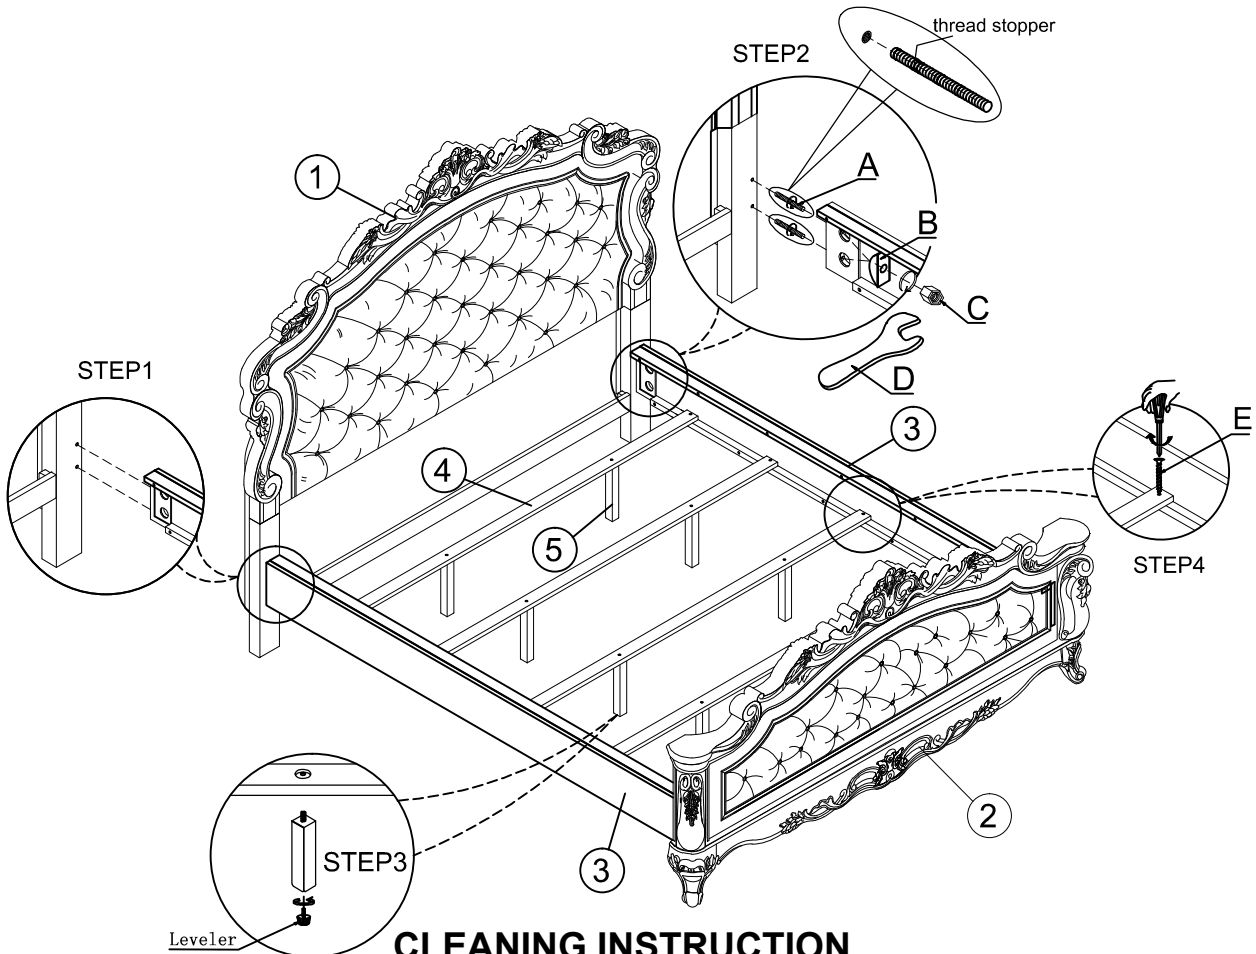

ASSEMBLY INSTRUCTION

ITEM#: 27437CK/EK-HB/ 27438CK/EK-FB/ 27434CK-R

DESCRIPTION: CAL.KING BED

Thank you for purchasing this quality product. Be sure to check all packing materials carefully for small parts, which may have come loose inside the carton during shipment. Identify and count all parts

HARDWARE LIST			
NO.	Drawing	Description	Q'ty
A		Threaded Bolt (Ø5/16"X3-1/2")	8pcs
B		Flat washer (Ø28x14.5x7.5)	8pcs
C		Hex Nut (Ø5/16")	8pcs
D		Ø5/16" Wrench(12mm)	1pc
E		Wood screw Ø8x1-1/4"	8pcs

PARTS LIST:

HEADBOARD: 1PC	FOOTBOARD: 1PC	SIDE RAIL: 2PCS	SLATS : 4PCS	SUPPORT LEGS: 8PCS

CLEANING INSTRUCTION

Clean the Cal.king Bed surface with a furniture polish and a soft cloth.

Made in Vietnam