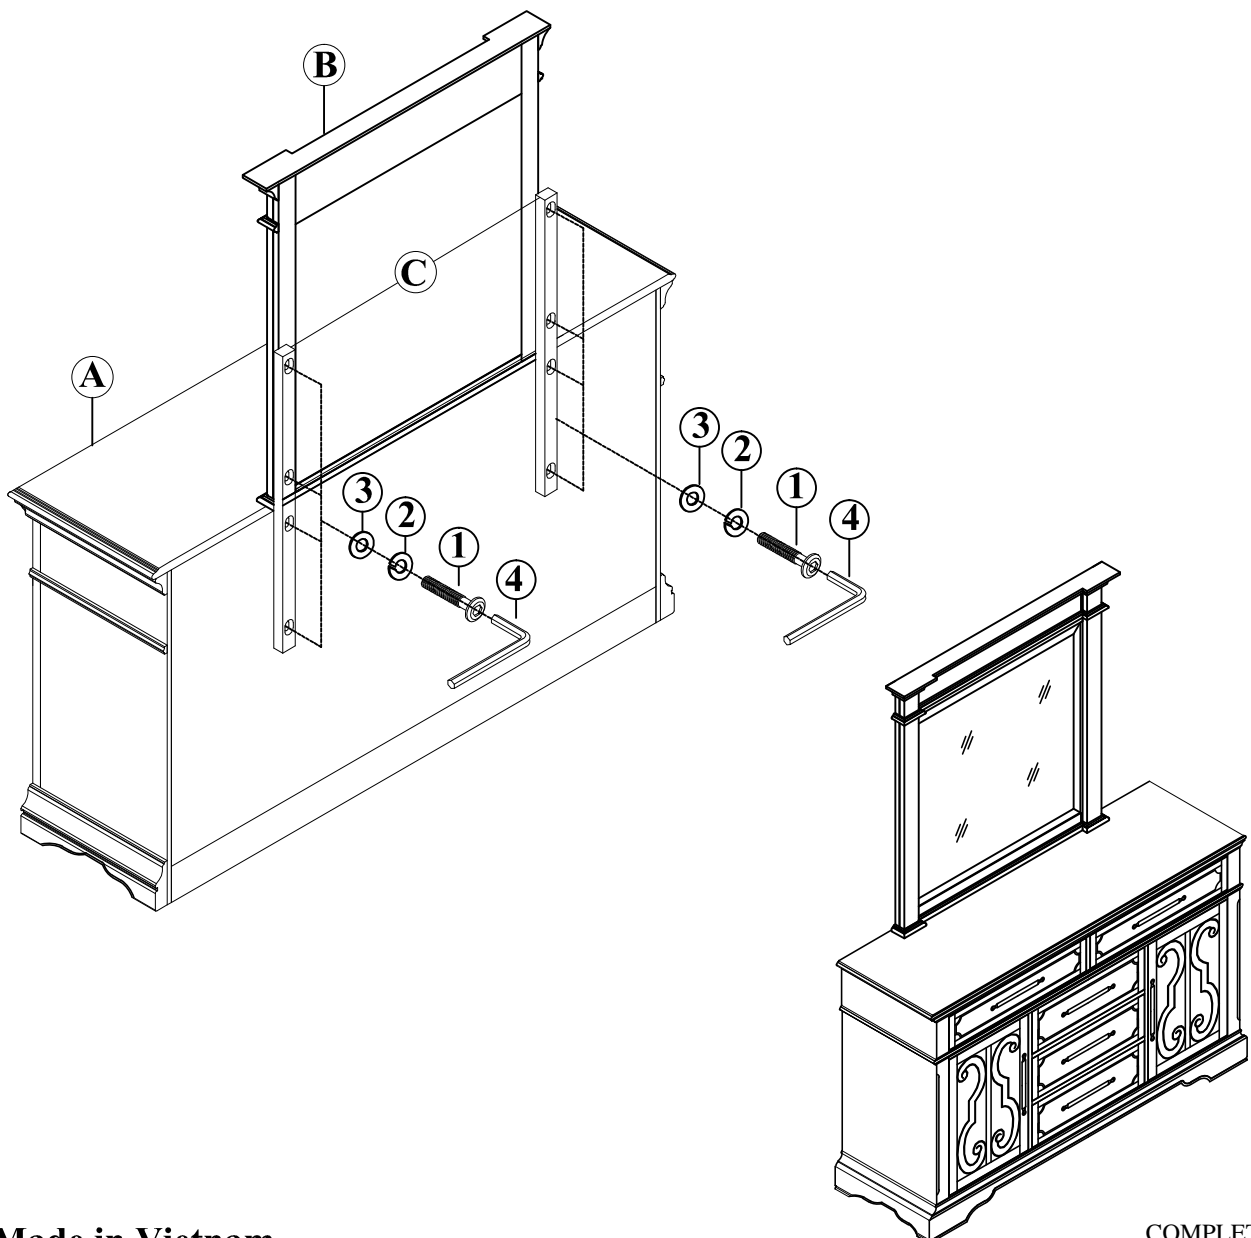

ASSEMBLY INSTRUCTION

MODEL: #27104/27105 MIRROR/DRESSER

Thank you for purchasing this quality product. Be sure to check all packing material carefully for small parts which may have come loose inside the carton during shipment. Separate, identify and count all parts and metal hardware. Compare with parts list to be sure all parts are present. If any part(s) are missing or damaged, please contact your local furniture dealer. For efficient and speedy service, please indicate the model number and code letter of part(s) needed.

*** Do not fully tighten screws until fully assembled ***

PARTS LIST				HARDWARE LIST			
NO	DESCRIPTION	SKETCH	QTY	NO	DESCRIPTION	SKETCH	QTY
A	DRESSER		1 Pc	1	ALLEN BOLT (Ø1/4*35MM)		8 Pcs
B	MIRROR		1 Pc	2	LOCK WASHER (Ø1/4*2MM)		8 Pcs
C	SUPPORT		2 Pcs	3	FLAT WASHER (Ø1/4*2MM)		8 Pcs
				4	ALLEN KEY (M4)		1 Pc