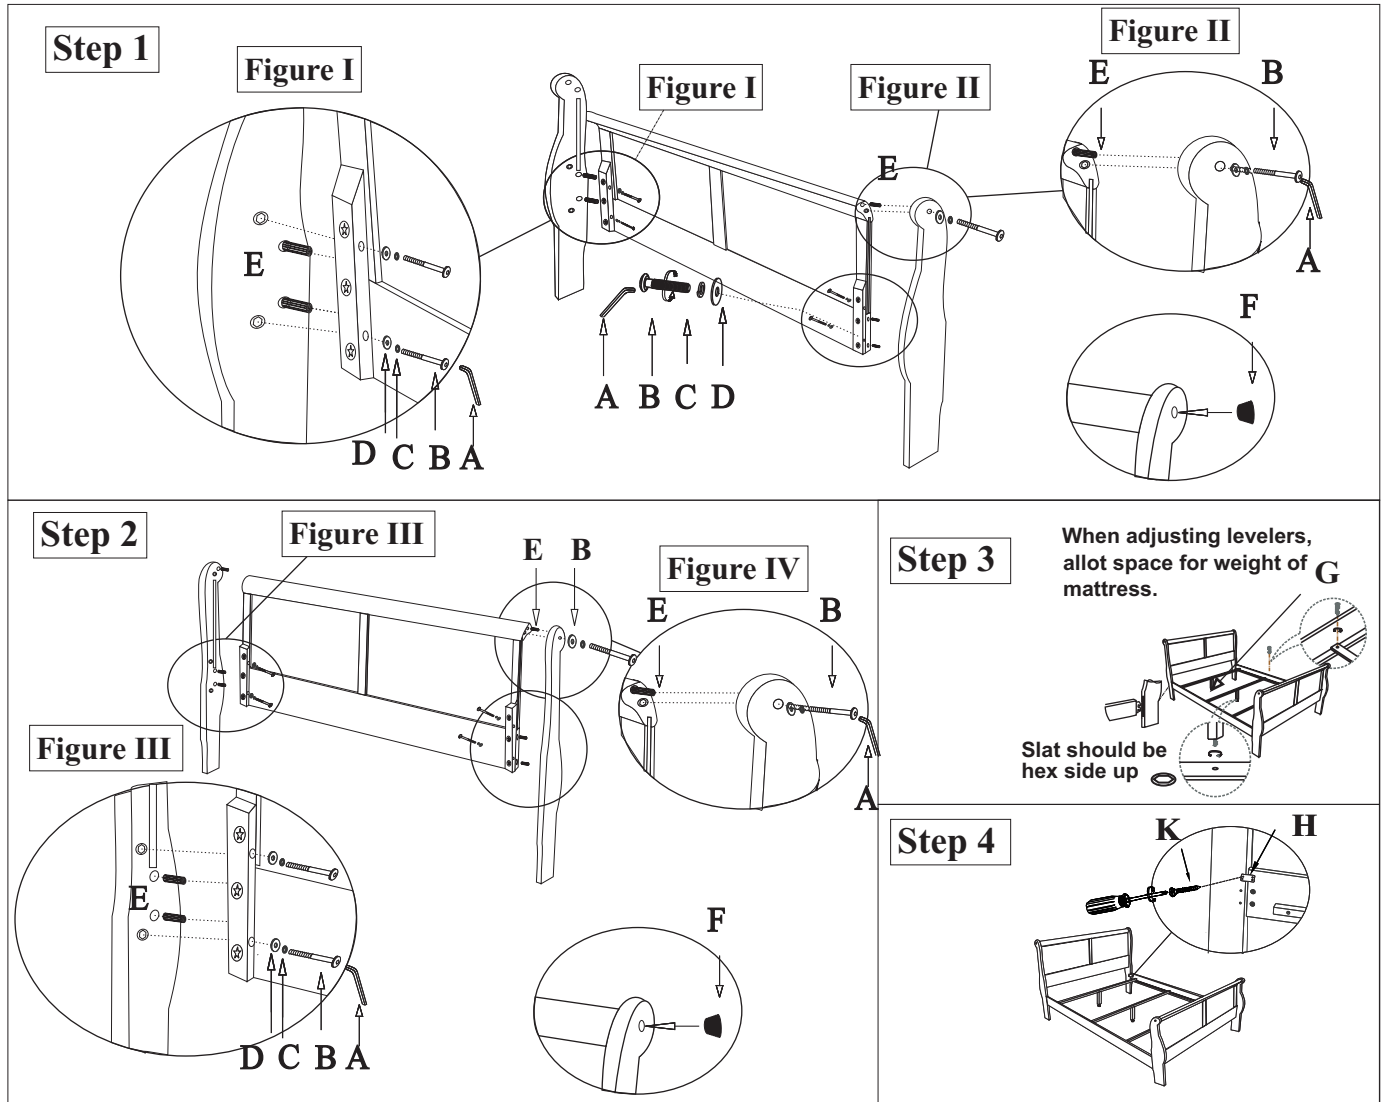

# ASSEMBLY INSTRUCTION

**BLACK:** 19500Q-HF/ 19501Q-R  
**CHERRY:** 19520Q-HF/ 19521Q-R  
**REAL WHITE:** 24500Q-HF/ 24501Q-R  
**ANTIQUA GRAY:** 25500Q-HF/ 25501Q-R  
**PLATINUM:** 26700Q-HF/ 26701Q-R

Thank you for purchasing this quality product. Be sure to check all packing material carefully for small parts that may have come loose inside the carton during shipment.

Step	No.	Hardware	Qty
1 & 2	A	Allen wrench 4mm	1
	B	Bolt 1/4 x32mm	12
	C	Spring Washer 1/4"	12
	D	Washer 1/4"x14x2	12
	E	Wood Dowel 10.7x30	12
	F	Wood Plug 16.3x6	4
3	G	Wood Screw 4x30	6
4	H	Iron 60x40	4
	K	Wood Screw 3.5x15	16

## Part List

MADE IN VIETNAM