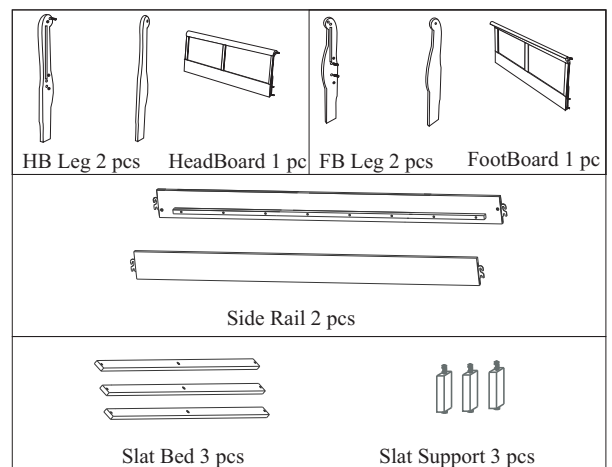

# ASSEMBLY INSTRUCTION

**BLACK:** 19500Q-HF/ 19501Q-R  
**CHERRY:** 19520Q-HF/ 19521Q-R  
**REAL WHITE:** 24500Q-HF/ 24501Q-R  
**ANTIQUA GRAY:** 25500Q-HF/ 25501Q-R  
**PLATINUM:** 26700Q-HF/ 26701Q-R

Thank you for purchasing this quality product. Be sure to check all packing material carefully for small parts that may have come loose inside the carton during shipment.

Step	No.	Hardware	Qty
1 & 2	A	Allen wrench 4mm	1
	B	Bolt 1/4 x32mm	12
	C	Spring Washer 1/4"	12
	D	Washer 1/4"x14x2	12
	E	Wood Dowel 10.7x30	12
	F	Wood Plug 16.3x6	4
3	G	Wood Screw 4x30	6
4	H	Iron 60x40	4
	K	Wood Screw 3.5x15	16

## Part List

MADE IN VIETNAM