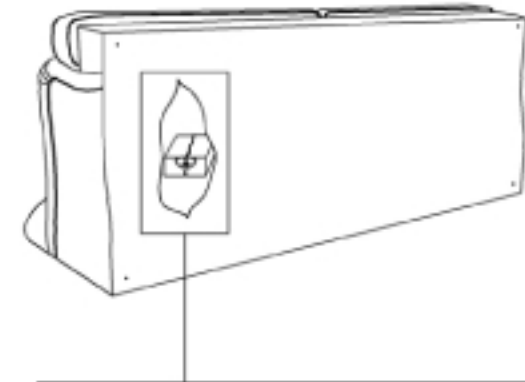

ASSEMBLY INSTRUCTION FOR ACME FURNITURE

MODEL#52580

Thank you for purchasing this quality product. Be sure to check all packing material carefully for small parts which may have come loose inside the carton during shipment. Separate, identify and metal hardware. Compare with parts list to be sure all parts are present. If any part(s) are missing or damaged, please contact your local furniture dealer. For efficient and speedy service, please indicate the model number and code letter of part(s) needed

HARDWARE LIST

NO.	DESCRIPTION	QTY
A	 GASKET	4PCS
B	 FRONT LEGS	2PCS
C	 BACK LEGS	2PCS

PARTS LIST

DESCRIPTION	PART NAME	QTY (PCS)
1	SOFA	1
2	SEAT CUSHION	2
3	PILLOWS	2

STEP1

STEP2

Legs and hardware underneath the sofa

STEP3

STEP4