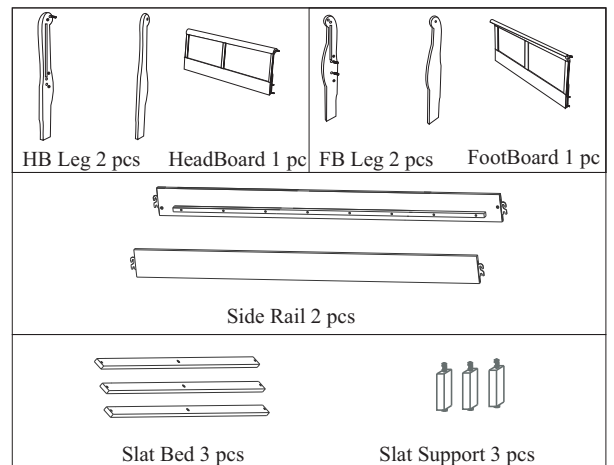

ASSEMBLY INSTRUCTION

BLACK: 23740T-HF/ 23741T-R
CHERRY: 23760T-HF/ 23761T-R
REAL WHITE: 23845T-HF/ 23846T-R
ANTIQUE GRAY: 23875T-HF/ 23876T-R
PLATINUM: 26740T-HF/ 26741T-R
DARK GRAY: 26800T-HF/ 26801T-R

Thank you for purchasing this quality product. Be sure to check all packing material carefully for small parts that may have come loose inside the carton during shipment.

Step	No.	Hardware	Qty
1 & 2	A	Allen wrench 4mm	1
	B	Bolt 1/4 x32mm	12
	C	Spring Washer 1/4"	12
	D	Washer 1/4"x14x2	12
	E	Wood Dowel 10.7x30	12
	F	Wood Plug 16.3x6	4
3	G	Wood Screw 4x35	6
4	H	Iron 60x40	4
	K	Wood Screw 3.5x15	16

Part List

MADE IN VIETNAM