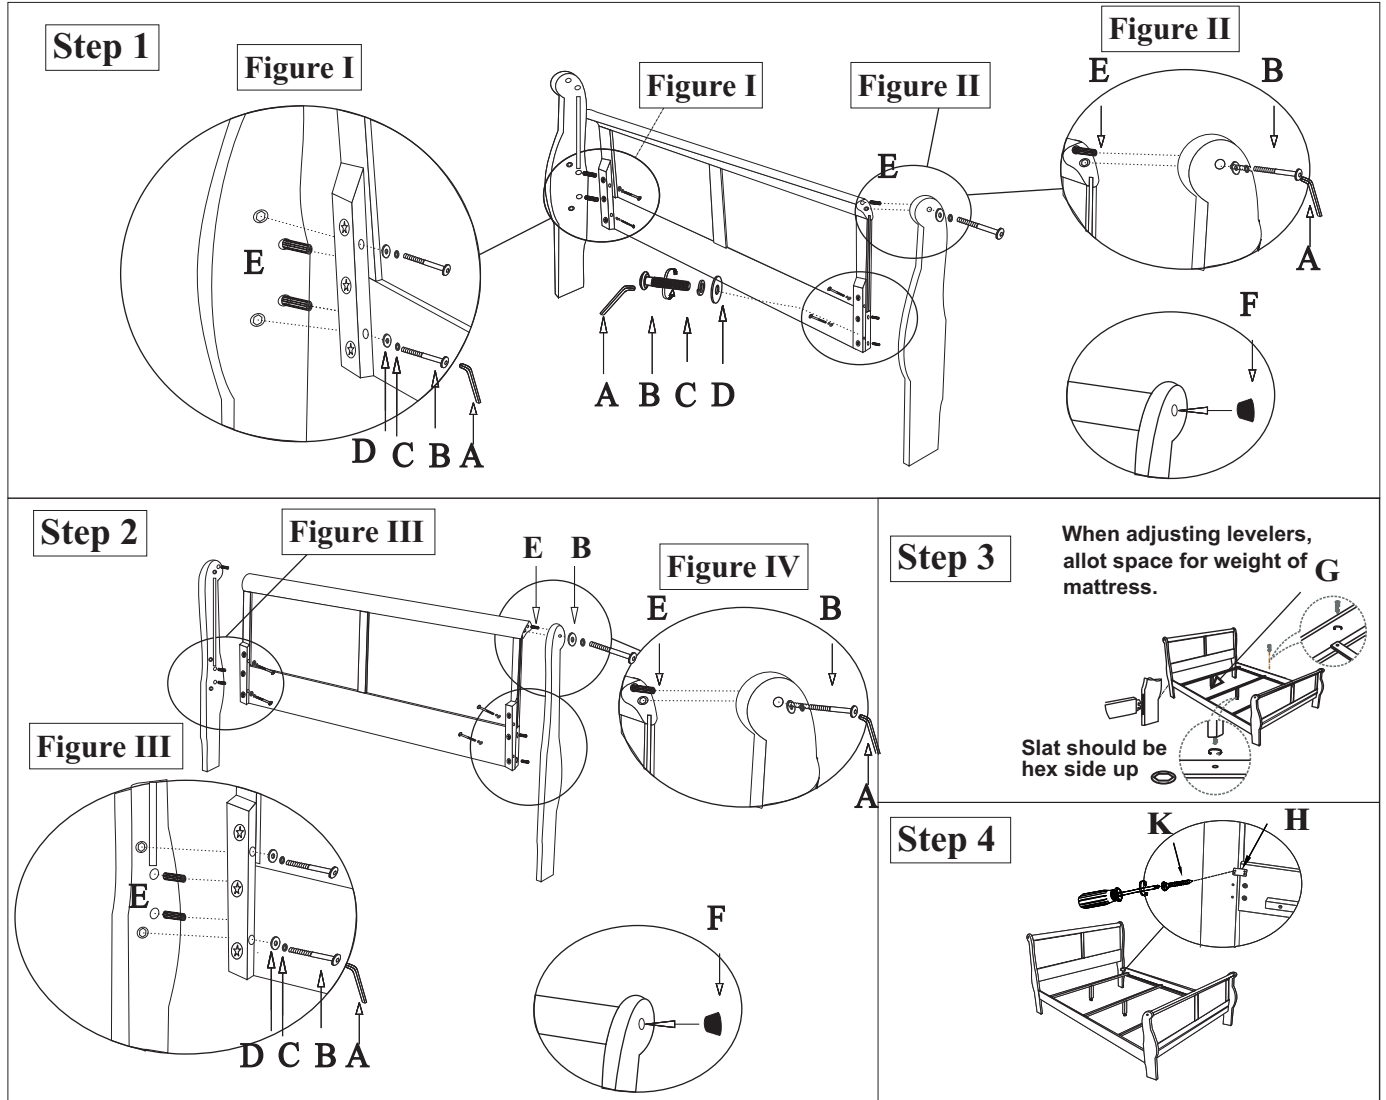

ASSEMBLY INSTRUCTION

BLACK: 23740T-HF/ 23741T-R
CHERRY: 23760T-HF/ 23761T-R
REAL WHITE: 23845T-HF/ 23846T-R
ANTIQUE GRAY: 23875T-HF/ 23876T-R
PLATINUM: 26740T-HF/ 26741T-R
DARK GRAY: 26800T-HF/ 26801T-R

Thank you for purchasing this quality product. Be sure to check all packing material carefully for small parts that may have come loose inside the carton during shipment.

Step	No.	Hardware	Qty
1 & 2	A	Allen wrench 4mm	1
	B	Bolt 1/4 x32mm	12
	C	Spring Washer 1/4"	12
	D	Washer 1/4"x14x2	12
	E	Wood Dowel 10.7x30	12
	F	Wood Plug 16.3x6	4
3	G	Wood Screw 4x35	6
4	H	Iron 60x40	4
	K	Wood Screw 3.5x15	16

Part List

MADE IN VIETNAM