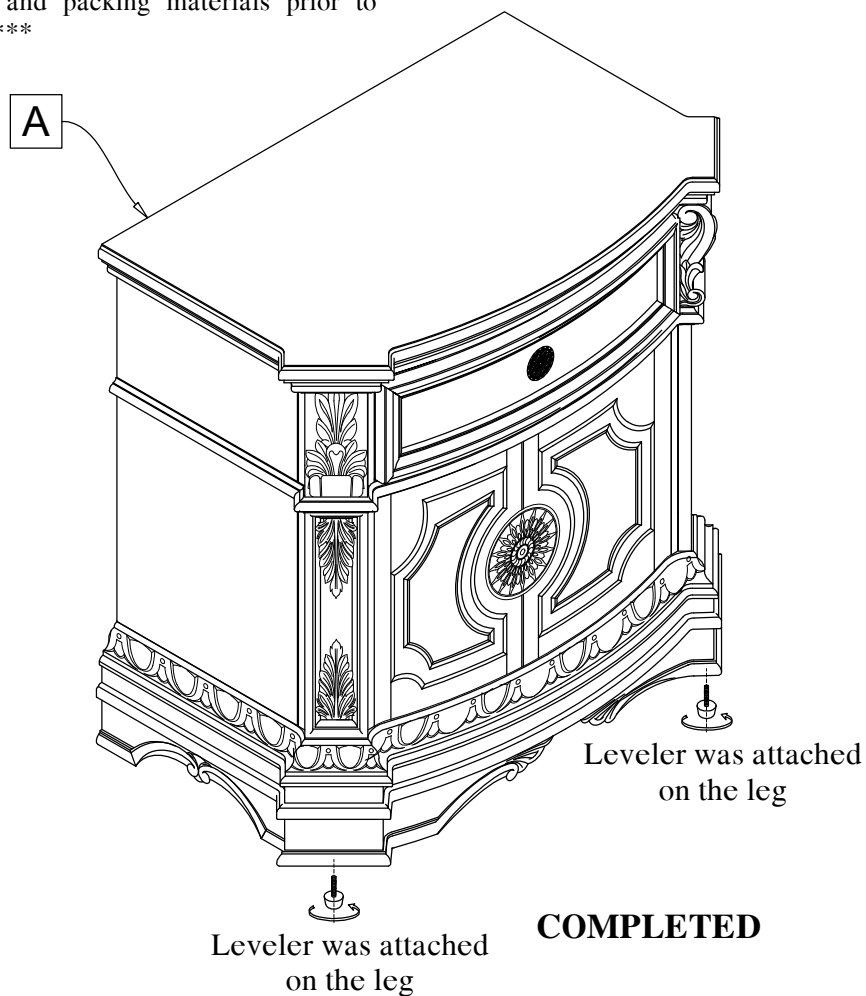

ASSEMBLY INSTRUCTION FOR ACME FURNITURE

MODEL: #26934 / #26935

Thank you for purchasing the quality product. Be sure to check all packing material carefully for small parts which may have come loose inside the carton during shipment. Separate, identify and count all parts and metal hardware. Compare with all parts listed to be sure all parts are present. If any part(s) are missing or damaged, please contact your local furniture dealer. For efficient and speedy service, please indicate the model number and code letter of part(s) needed.

Do not fully tighten screws until fully assembled

PARTS LIST			
NO	DESCRIPTION	SKETCH	QTY
A	NIGHT STAND		1 PC

Attention:

Some number parts listed on the instruction sheet may not be in parts bag as they may be assembled. Carefully check parts and packing materials prior to ordering replacements.