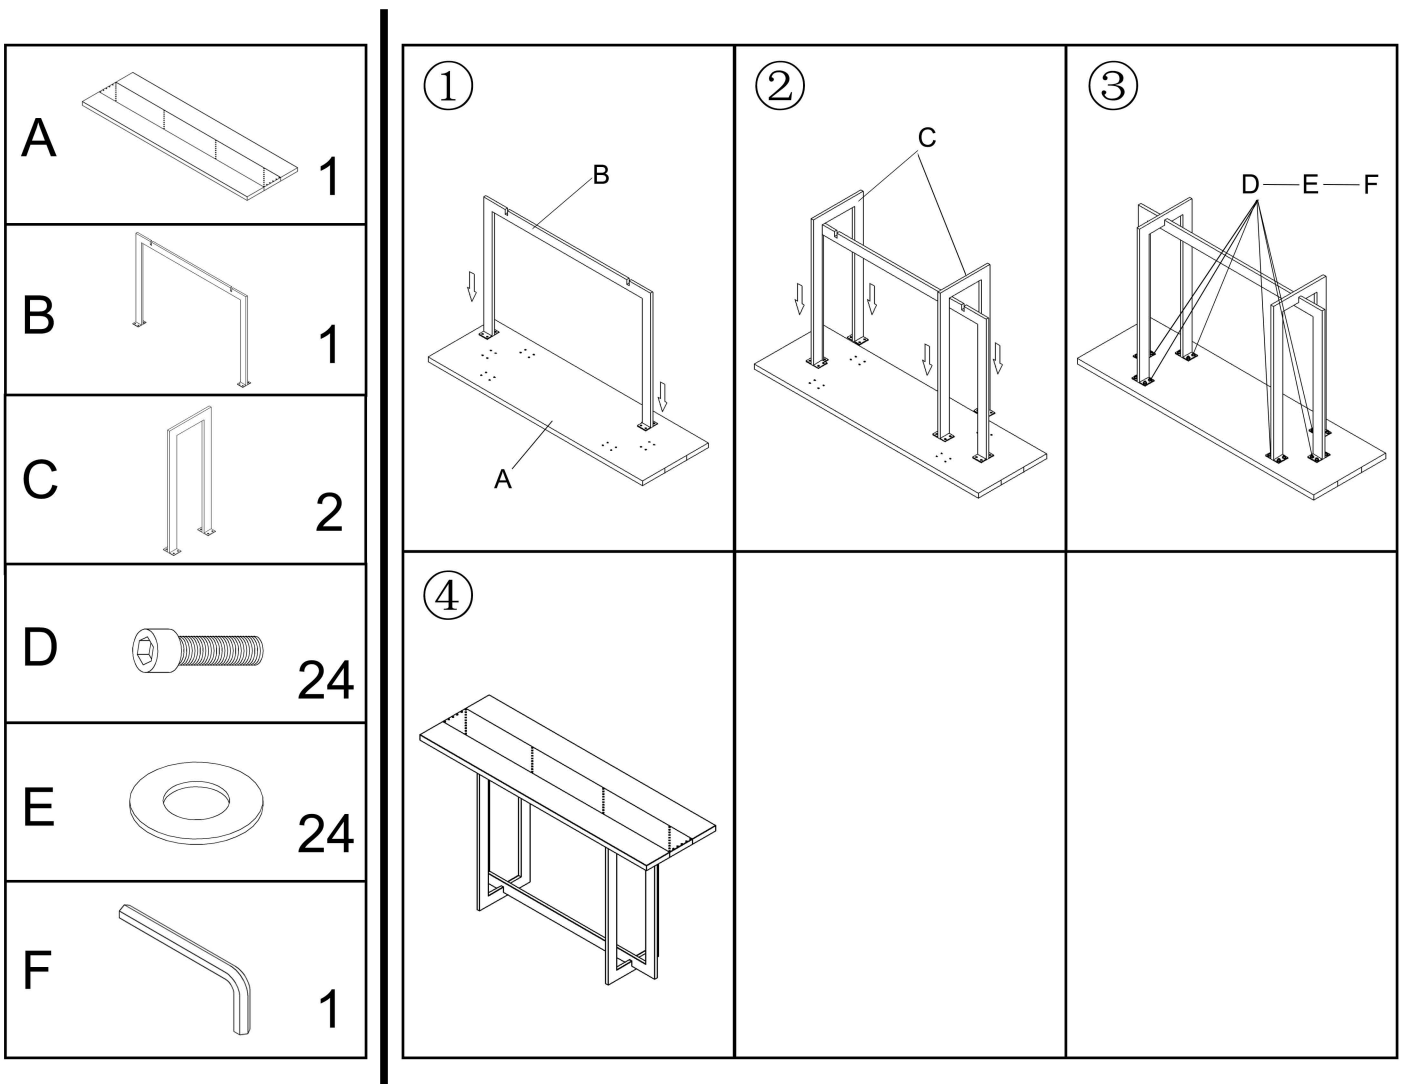

ASSEMBLY INSTRUCTION FOR ACME FURNITURE

MODEL #70435BAR BAR TABLE

Thanks you for purchasing this quality product. Be sure to check all packing materials carefully for small parts which may have come loose inside the carton during shipment. Separate, identify and count all parts and metal hardware. Compare with parts list to be sure all parts are present. If any Part(s) are missing or damaged, please contact your local furniture dealer. For efficient and speedy service, please indicate the model number and code letter of part(s) needed.

*****Do not fully tighten screws until fully assembled*****

ASSEMBLY INSTRUCTION FOR ACME FURNITURE

MODEL #70436SH SHELF

Thanks you for purchasing this quality product. Be sure to check all packing materials carefully for small parts which may have come loose inside the carton during shipment. Separate, identify and count all parts and metal hardware. Compare with parts list to be sure all parts are present. If any Part(s) are missing or damaged, please contact your local furniture dealer. For efficient and speedy service, please indicate the model number and code letter of part(s) needed.