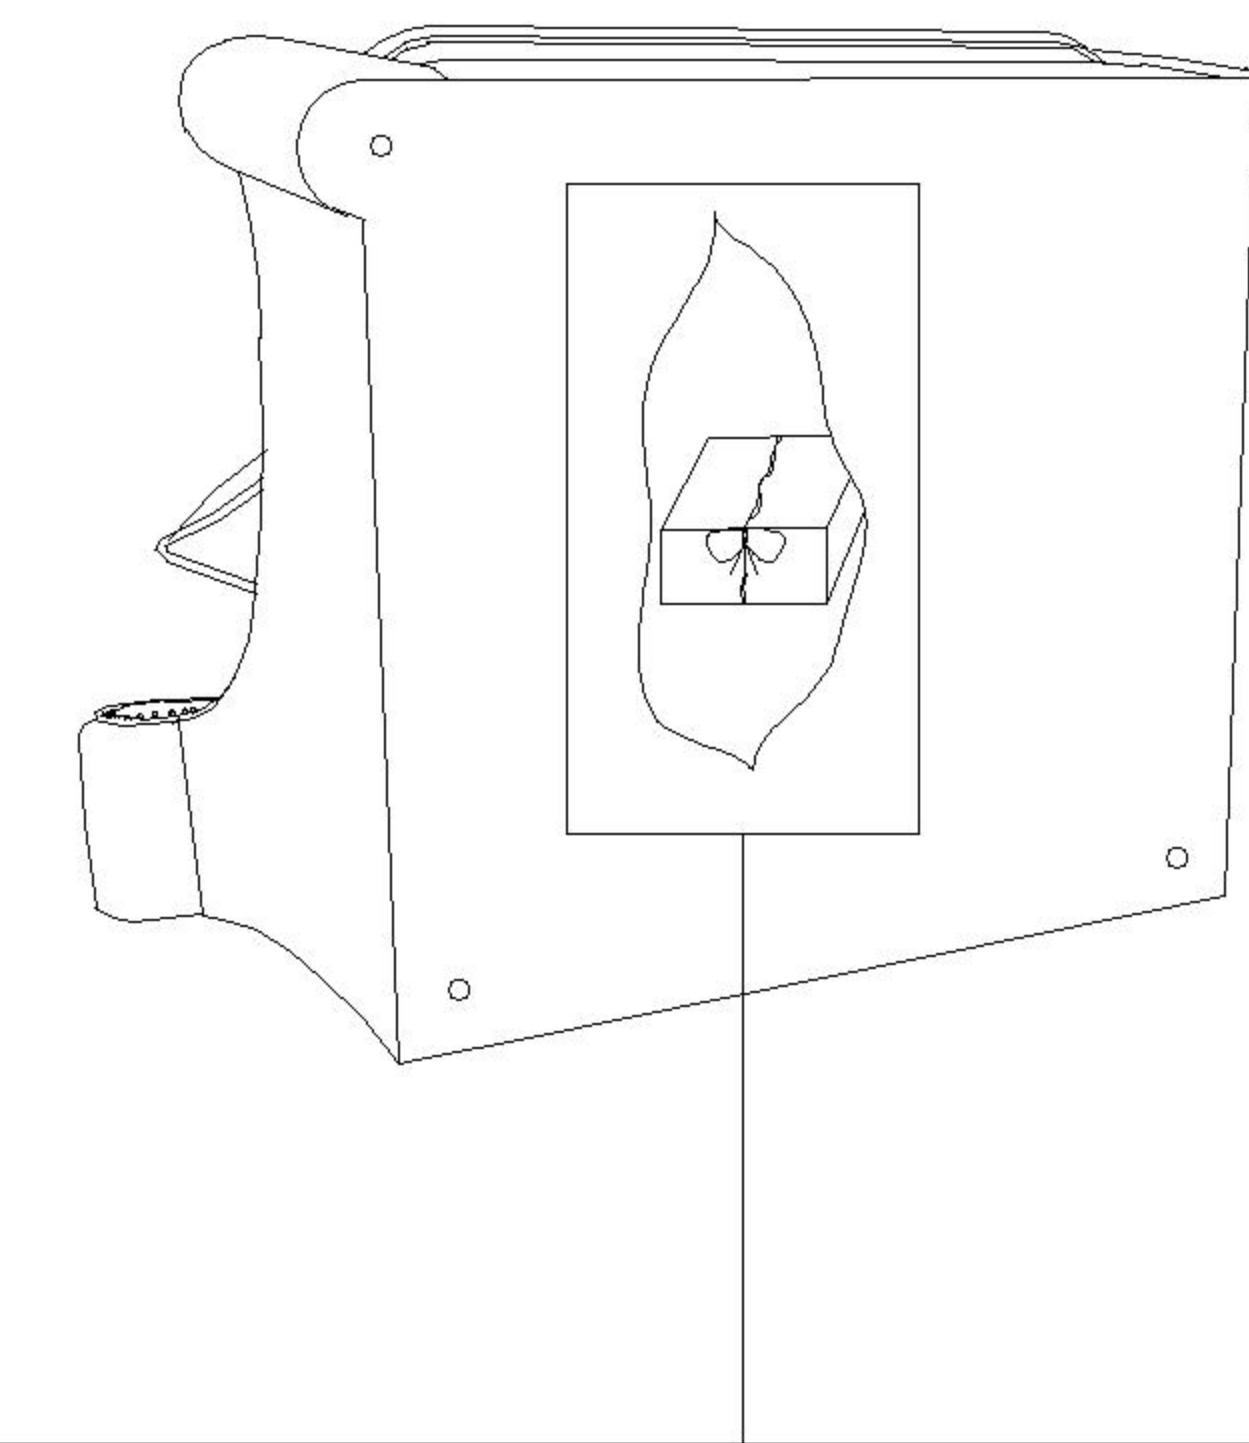

ASSEMBLY INSTRUCTION FOR ACME FURNITURE

MODEL#52867

Thank you for purchasing this quality product. Be sure to check all packing material carefully for small parts which may have come loose inside the carton during shipment. Separate, identify and metal hardware. Compare with parts list to be sure all parts are present. If any part(s) are missing or damaged, please contact your local furniture dealer. For efficient and speedy service, please indicate the model number and code letter of part(s) needed

HARDWARE LIST

NO.	DESCRIPTION	QTY
A	 GASKET	4PCS
B	 LEGS	4PCS

PARTS LIST

DESCRIPTION	PART NAME	QTY (PCS)
1	CHAIR	1
2	SEAT CUSHION	1
3	PILLOWS	1

STEP1

STEP2

Legs and hardware underneath the sofa

STEP3

STEP4