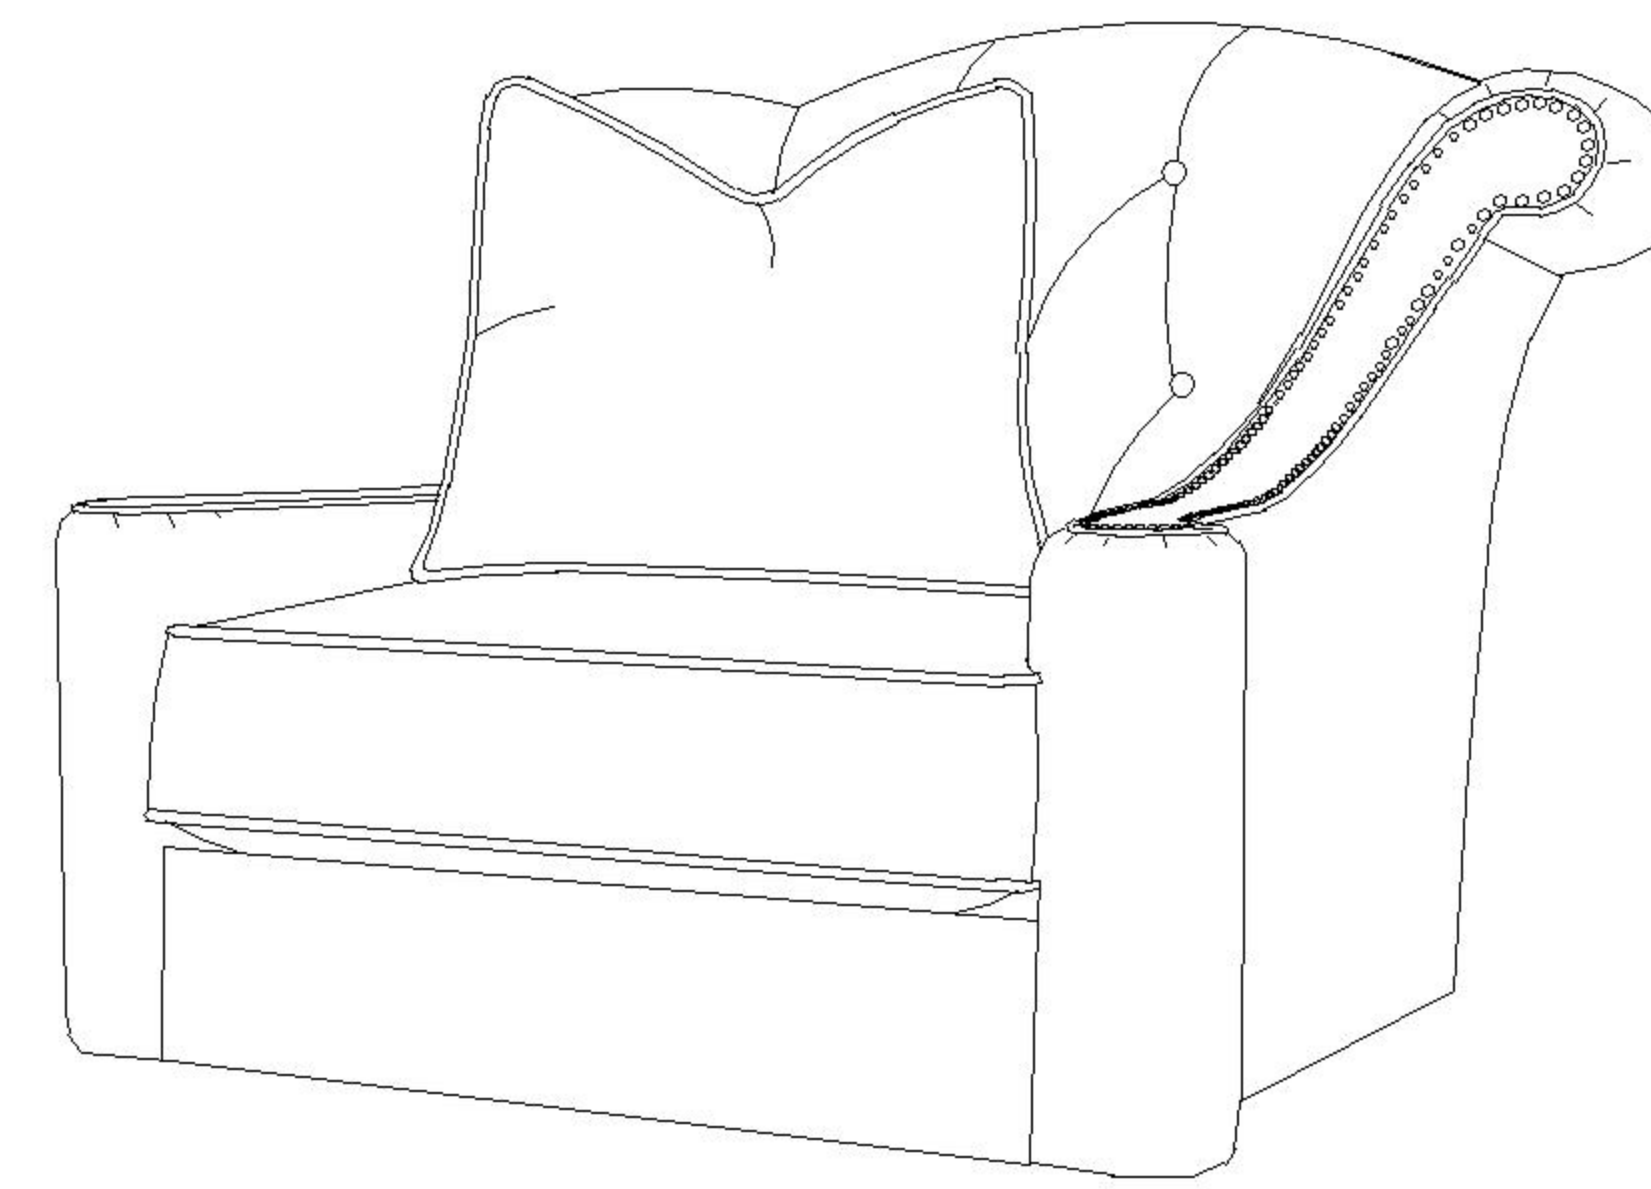

ASSEMBLY INSTRUCTION FOR ACME FURNITURE

MODEL#52867

Thank you for purchasing this quality product. Be sure to check all packing material carefully for small parts which may have come loose inside the carton during shipment. Separate, identify and metal hardware. Compare with parts list to be sure all parts are present. If any part(s) are missing or damaged, please contact your local furniture dealer. For efficient and speedy service, please indicate the model number and code letter of part(s) needed

HARDWARE LIST

NO.	DESCRIPTION	QTY
A	 GASKET	4PCS
B	 LEGS	4PCS

PARTS LIST

DESCRIPTION	PART NAME	QTY (PCS)
1	CHAIR	1
2	SEAT CUSHION	1
3	PILLOWS	1

STEP1