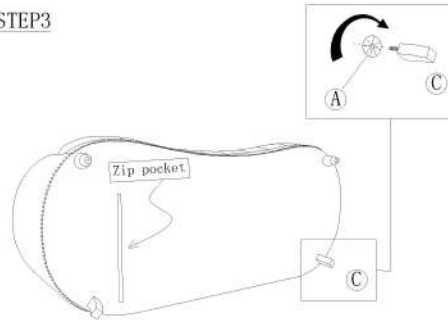

HARDWARE LIST

| NO. | DESCRIPTION | QTY |
|-----|--|------|
| A |  GASKET | 4PCS |
| B |  FRONT LEGS | 2PCS |
| C |  BACK LEGS | 2PCS |

PARTS LIST

| DESCRIPTION | PART NAME | QTY (PCS) |
|-------------|-----------|-----------|
| 1 | LOVESAT | 1 |
| 2 | PILLOWS | 3 |

STEP1

STEP2

Legs and hardware underneath the sofa

STEP3

STEP4