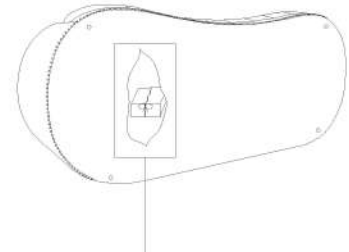

ASSEMBLY INSTRUCTION FOR ACME FURNITURE

MODEL#52061

Thank you for purchasing this quality product. Be sure to check all packing material carefully for small parts which may have come loose inside the carton during shipment. Separate, identify and metal hardware. Compare with parts list to be sure all parts are present. If any part(s) are missing or damaged, please contact your local furniture dealer. For efficient and speedy service, please indicate the model number and code letter of part(s) needed.

HARDWARE LIST

| NO. | DESCRIPTION | QTY |
|-----|--|------|
| A |  GASKET | 4PCS |
| B |  FRONT LEGS | 2PCS |
| C |  BACK LEGS | 2PCS |

PARTS LIST

| DESCRIPTION | PART NAME | QTY (PCS) |
|-------------|-----------|-----------|
| 1 | LOVESAT | 1 |
| 2 | PILLOWS | 3 |

STEP1

STEP2

Legs and hardware underneath the sofa

STEP3

STEP4