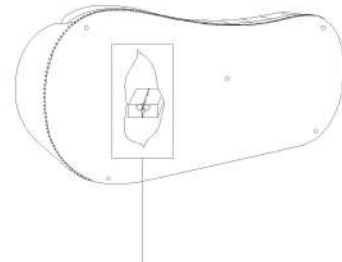

ASSEMBLY INSTRUCTION FOR ACME FURNITURE

MODEL#52060

Thank you for purchasing this quality product. Be sure to check all packing material carefully for small parts which may have come loose inside the carton during shipment. Separate, identify and metal hardware. Compare with parts list to be sure all parts are present. If any part(s) are missing or damaged, please contact your local furniture dealer. For efficient and speedy service, please indicate the model number and code letter of part(s) needed.

HARDWARE LIST

NO.	DESCRIPTION	QTY
A	 GASKET	5PCS
B	 FRONT LEGS	2PCS
C	 BACK LEGS	2PCS
D	 IN THE MIDDLE LEGS	1PCS

PARTS LIST

DESCRIPTION	PART NAME	QTY (PCS)
1	SOFA	1
2	PILLOWS	5

STEP1

STEP2

Legs and hardware underneath the sofa

STEP3

STEP4