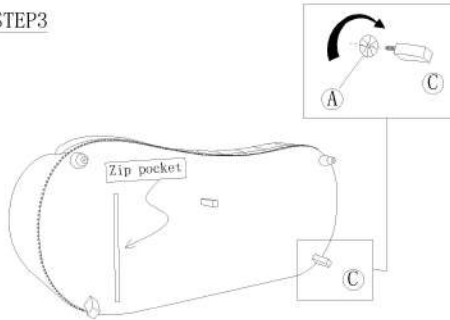

ASSEMBLY INSTRUCTION FOR ACME FURNITURE

MODEL#52060

Thank you for purchasing this quality product. Be sure to check all packing material carefully for small parts which may have come loose inside the carton during shipment. Separate, identify and metal hardware. Compare with parts list to be sure all parts are present. If any part(s) are missing or damaged, please contact your local furniture dealer. For efficient and speedy service, please indicate the model number and code letter of part(s) needed.

HARDWARE LIST

NO.	DESCRIPTION	QTY
A	 GASKET	5PCS
B	 FRONT LEGS	2PCS
C	 BACK LEGS	2PCS
D	 IN THE MIDDLE LEGS	1PCS

PARTS LIST

DESCRIPTION	PART NAME	QTY (PCS)
1	SOFA	1
2	PILLOWS	5

STEP1

STEP2

Legs and hardware underneath the sofa

STEP3

STEP4