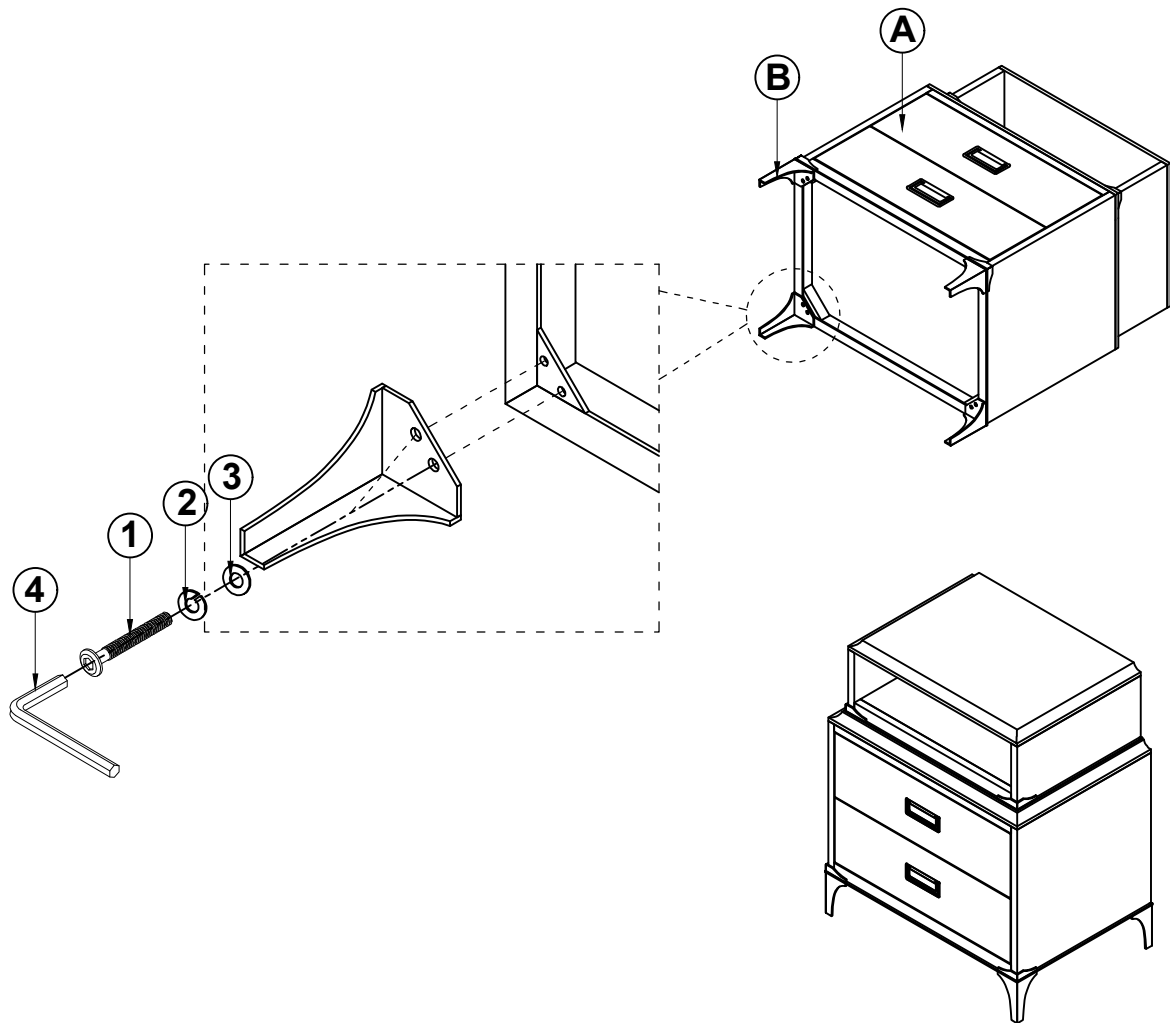

# ASSEMBLY INSTRUCTION

## MODEL: #23923 NIGHT STAND

Thank you for purchasing this quality product. Be sure to check all packing material carefully for small parts which may have come loose inside the carton during shipment. Separate, identify and count all parts and metal hardware. Compare with parts list to be sure all parts are present. If any part(s) are missing or damaged, please contact your local furniture dealer. For efficient and speedy service, please indicate the model number and code letter of part(s) needed.

\*\*\* Do not fully tighten screws until fully assembled \*\*\*

PARTS LIST				HARDWARE LIST			
NO	DESCRIPTION	SKETCH	QTY	NO	DESCRIPTION	SKETCH	QTY
A	NIGHT STAND		1 Pc	1	ALLEN BOLT (Ø5/16*20mm)		8 Pcs
B	LEGS		4 Pcs	2	SPRING WASHER (Ø5/16*11*2mm)		8 Pcs
				3	FLAT WASHER (Ø5/16*16*2mm)		8 Pcs
				4	ALLEN KEY (M4)		1 Pc