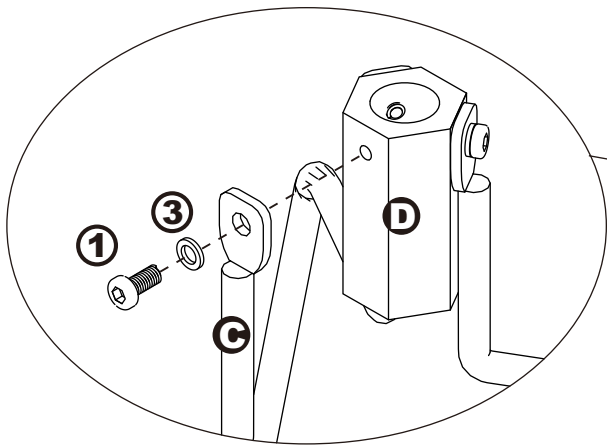

ASSEMBLY INSTRUCTIONS

Step 1.

X3