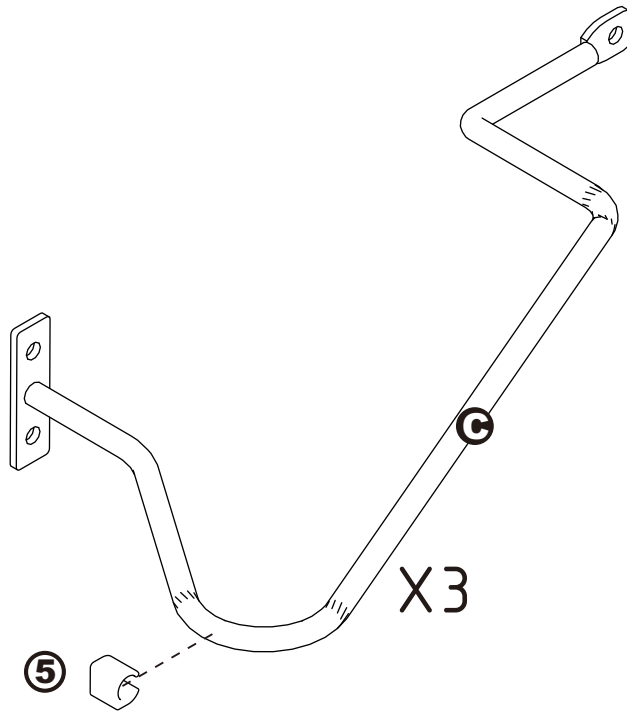

ASSEMBLY INSTRUCTIONS

Step 1.

X3