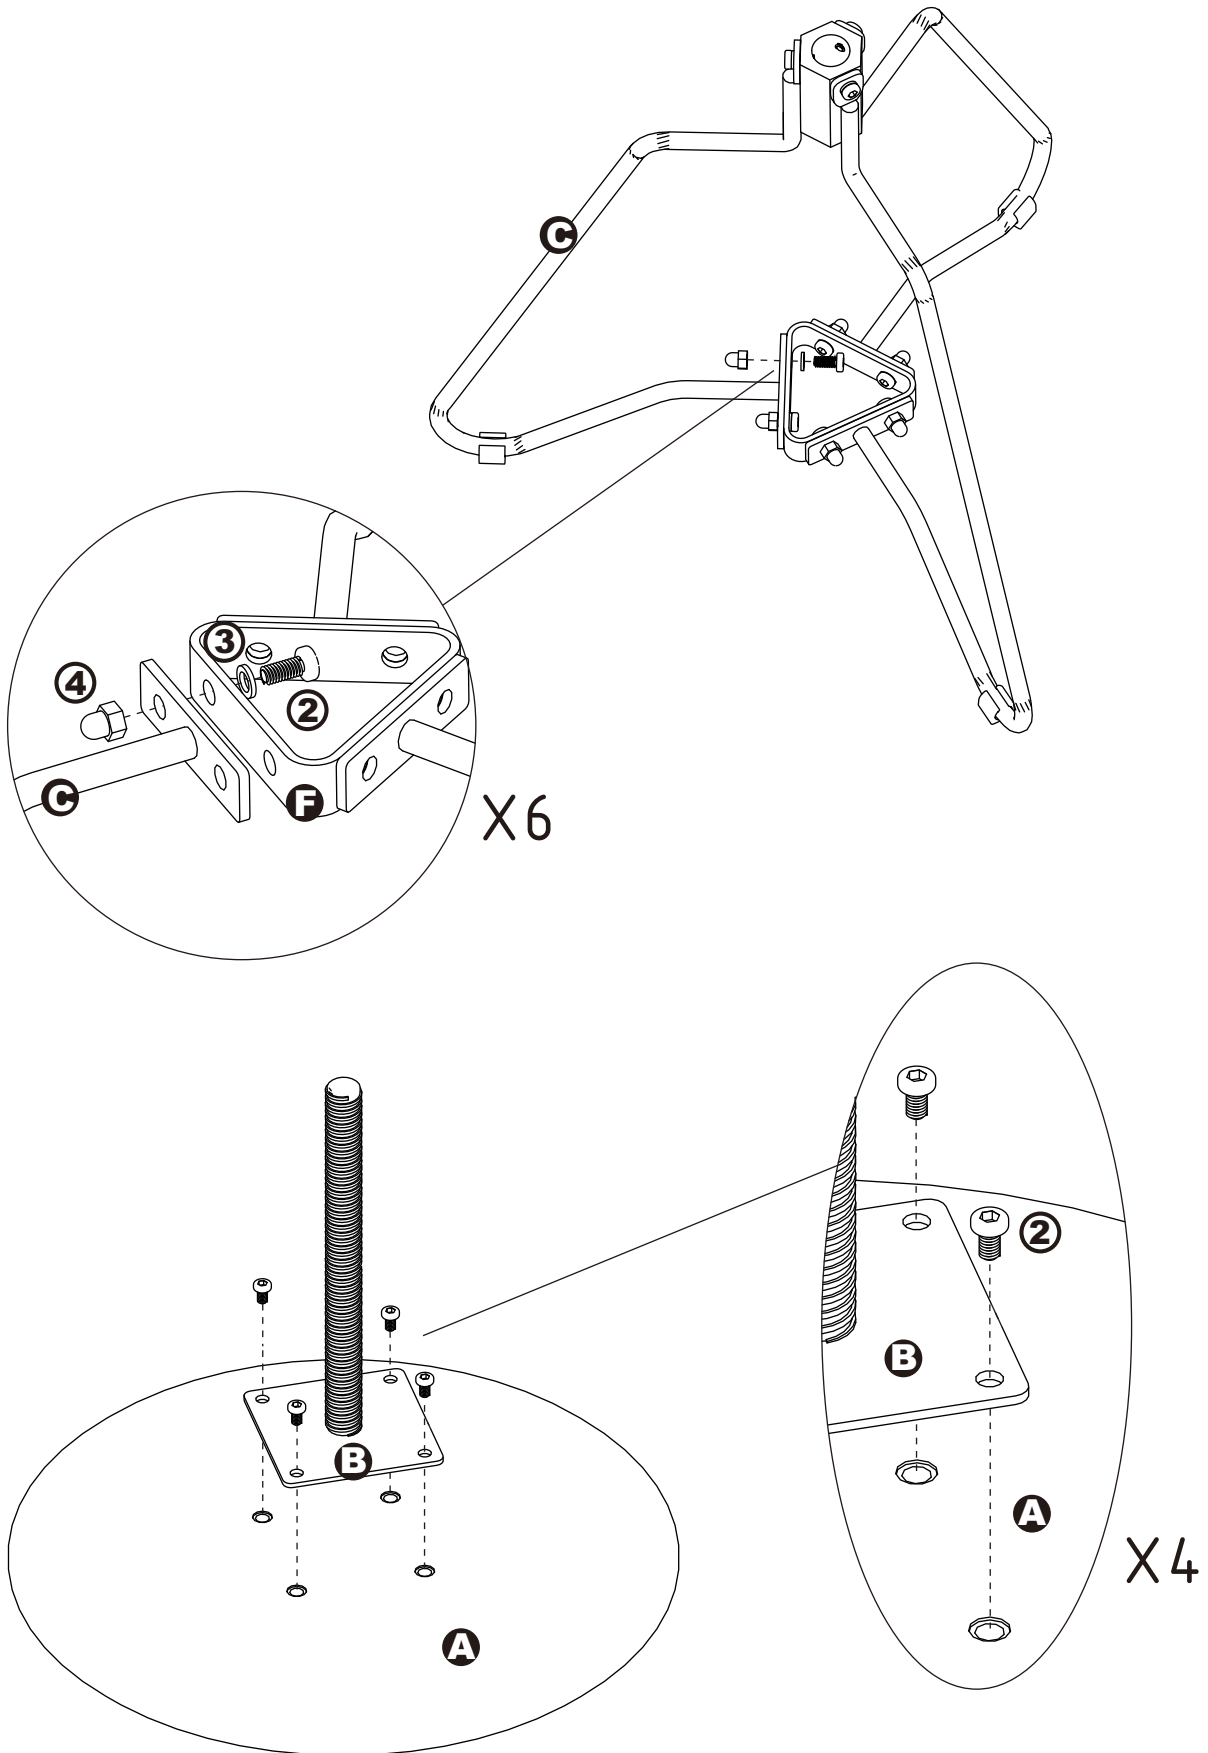

ASSEMBLY INSTRUCTIONS

Step 2.