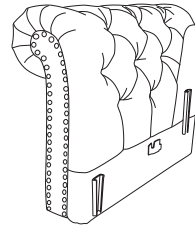

ASSEMBLY INSTRUCTION FOR ACME FURNITURE

MODEL# 52421,52426 LOVESEAT

Thank you for purchasing this quality product. Be sure to check all packing material carefully for small parts which may have come loose inside the carton during shipment. Separate, identify and count all parts and metal hardware. Compare with parts list to be sure all parts are present. If any part(s) are missing or damaged, please contact your local furniture dealer. For efficient and speedy service, please indicate the model number and code letter of part(s) needed.

***** Do not fully tighten screws until fully assembled *****

Parts List

A

BACKREST

BL

ARM LEFT

BR

ARM RIGHT

C

THWART

D

SIT FRONT PANEL

E

Pillow x2

F

CUSHION X2