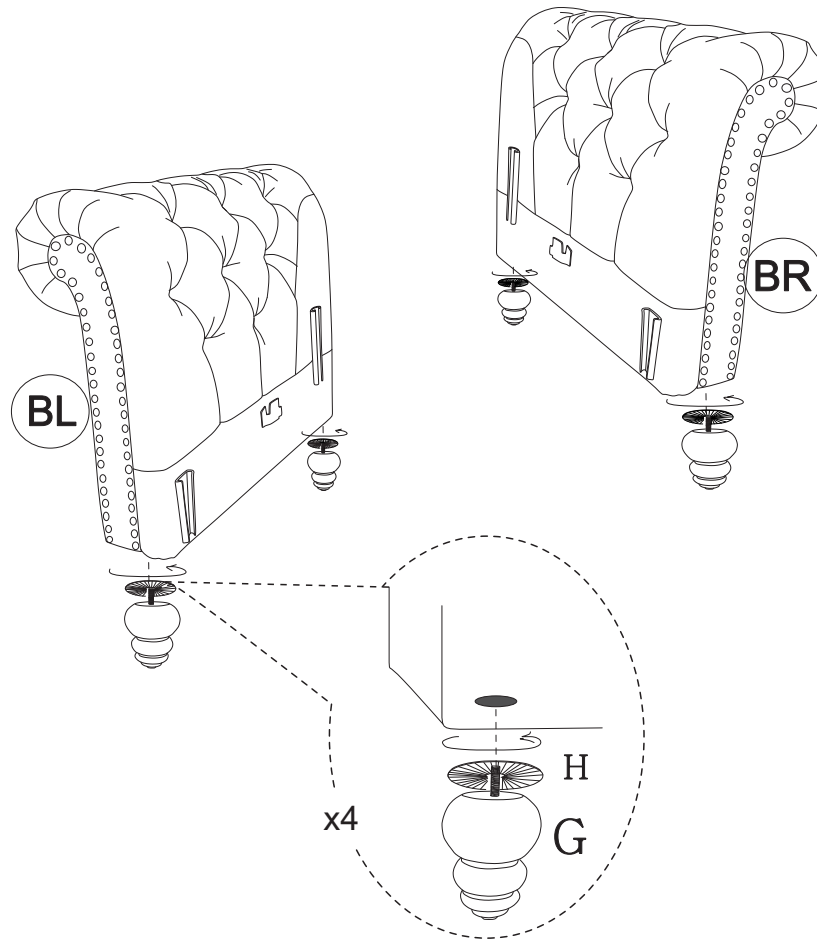

ASSEMBLY INSTRUCTION FOR ACME FURNITURE

MODEL# 52421,52426 LOVESEAT

Thank you for purchasing this quality product. Be sure to check all packing material carefully for small parts which may have come loose inside the carton during shipment. Separate, identify and count all parts and metal hardware. Compare with parts list to be sure all parts are present. If any part(s) are missing or damaged, please contact your local furniture dealer. For efficient and speedy service, please indicate the model number and code letter of part(s) needed.

***** Do not fully tighten screws until fully assembled *****

Parts List

A

BACKREST

BL

ARM LEFT

BR

ARM RIGHT

G

Wood Leg x4

H

Plastic gasket x4

Figure1

Figure2

Figure 3

Figure 4