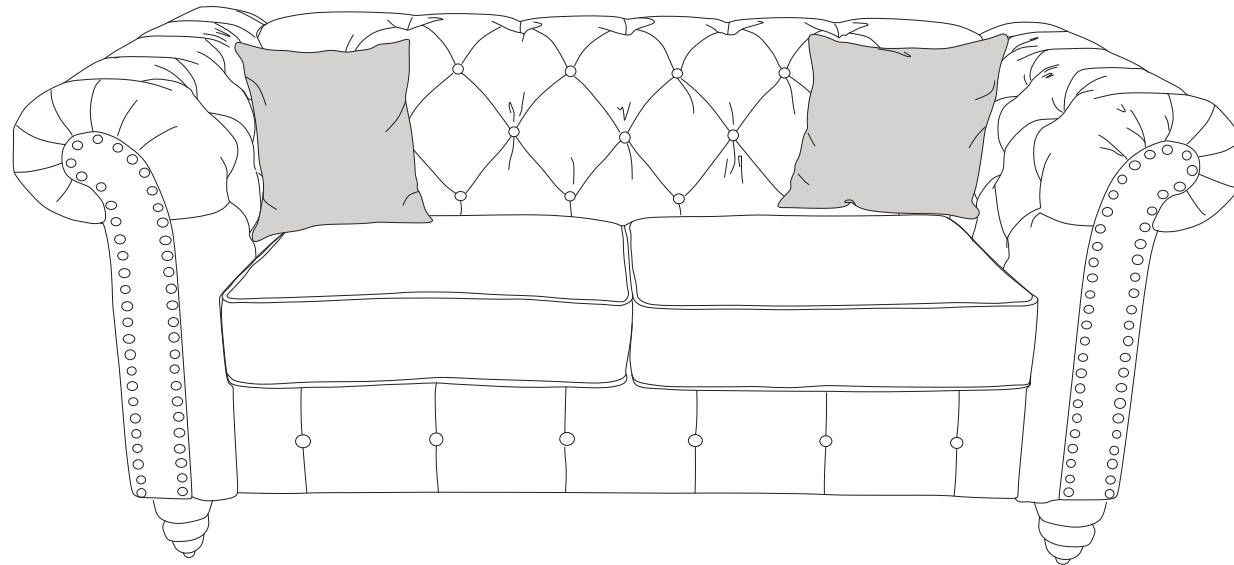

ASSEMBLY INSTRUCTION FOR ACME FURNITURE

MODEL# 52421,52426 LOVESEAT

Thank you for purchasing this quality product. Be sure to check all packing material carefully for small parts which may have come loose inside the carton during shipment. Separate, identify and count all parts and metal hardware. Compare with parts list to be sure all parts are present. If any part(s) are missing or damaged, please contact your local furniture dealer. For efficient and speedy service, please indicate the model number and code letter of part(s) needed.

***** Do not fully tighten screws until fully assembled *****

Parts List

A

BACKREST

BL

ARM LEFT

BR

ARM RIGHT