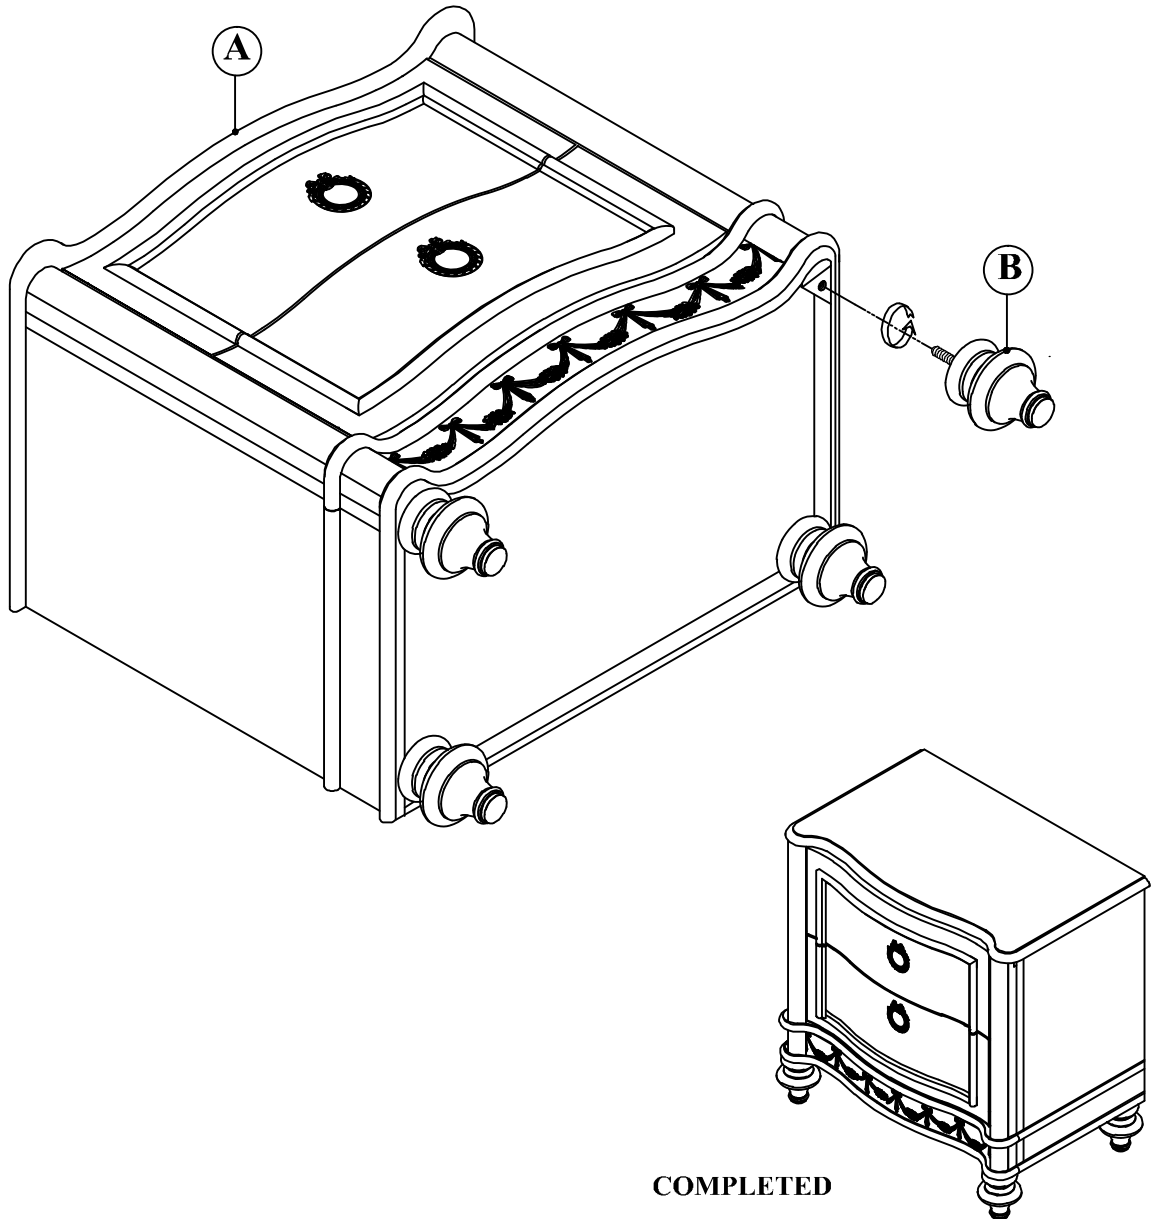

ASSEMBLY INSTRUCTION

MODEL: #30365 NIGHTSTAND

Thank you for purchasing this quality product. Be sure to check all packing material carefully for small parts which may have come loose inside the carton during shipment. Separate, identify and count all parts and metal hardware. Compare with parts list to be sure all parts are present. If any part(s) are missing or damaged, please contact your local furniture dealer. For efficient and speedy service, please indicate the model number and code letter of part(s) needed.

*** Do not fully tighten screws until fully assembled ***

PARTS LIST

NO	DESCRIPTION	SKETCH	QTY
A	NIGHTSTAND		1 Pc
B	LEGS		4 Pes

COMPLETED

Made in Viet Nam