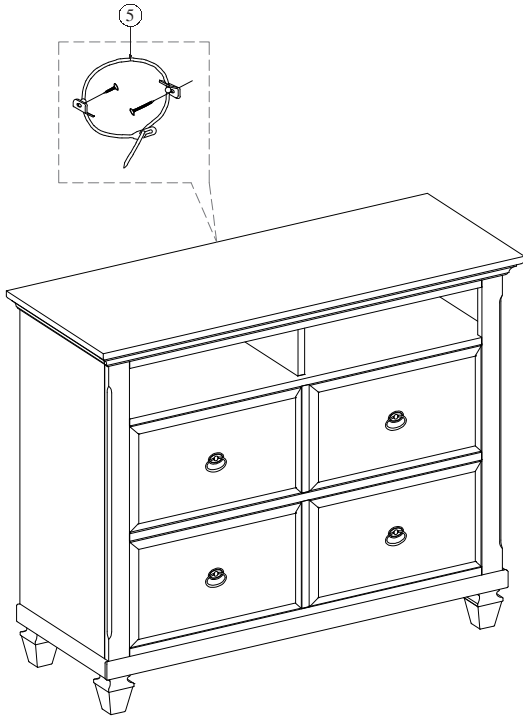

ASSEMBLY INSTRUCTION

ITEM : 22427

DESCRIPTION : Media Chest

Thank you for purchasing this quality product. Be sure to check all packing material carefully for small Hardware which may have come loose inside the carton during shipment. Identify and count all Hardware and compare with the Hardware List below.

PART LIST

NO.	DESCRIPTION		QTY.
Ⓐ	Media Chest		1 Pc
Ⓑ	Legs		4 Pcs

HARDWARE LIST

NO.	DESCRIPTION		QTY.
①	JCBC Screw 5/16" x 45mm		8 Pcs
②	Spring Washer 5/16"		8 Pcs
③	Flat Washer 5/16" x 19 x 1mm		8 Pcs
④	Allen Key M4		1 Pc
⑤	Tipping Restraint		1 Set