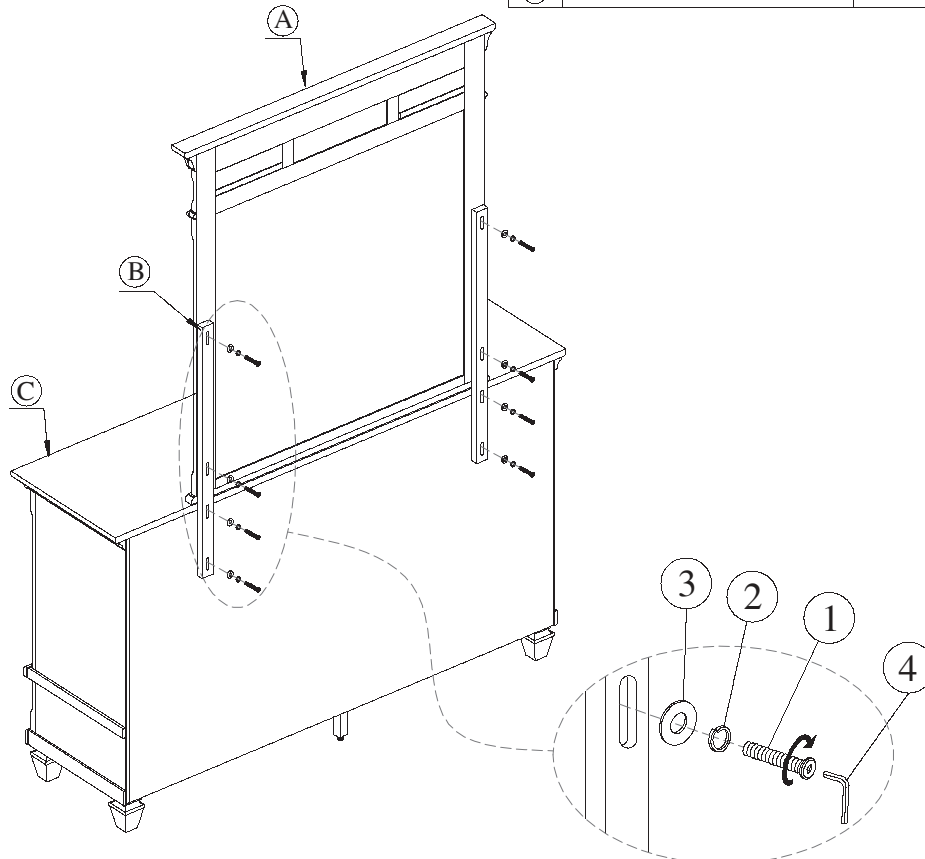

# ASSEMBLY INSTRUCTION

ITEM : 22424

DESCRIPTION : Mirror

Thank you for purchasing this quality product. Be sure to check all packing material carefully for small Hardware which may have come loose inside the carton during shipment. Identify and count all Hardware and compare with the Hardware List below.

## PART LIST

NO.	DESCRIPTION		QTY.
Ⓐ	Mirror		1 Pc
Ⓑ	Mirror Support		2 Pcs
Ⓒ	Dresser		1 Pc

## HARDWARE LIST

NO.	DESCRIPTION		QTY.
①	JCBC Screw M6 x 35mm		8 Pcs
②	Spring Washer 1/4"		8 Pcs
③	Flat Washer 1/4" x 19 x 1mm		8 Pcs
④	Allen Key M4		1 Pc

MADE IN VIET NAM