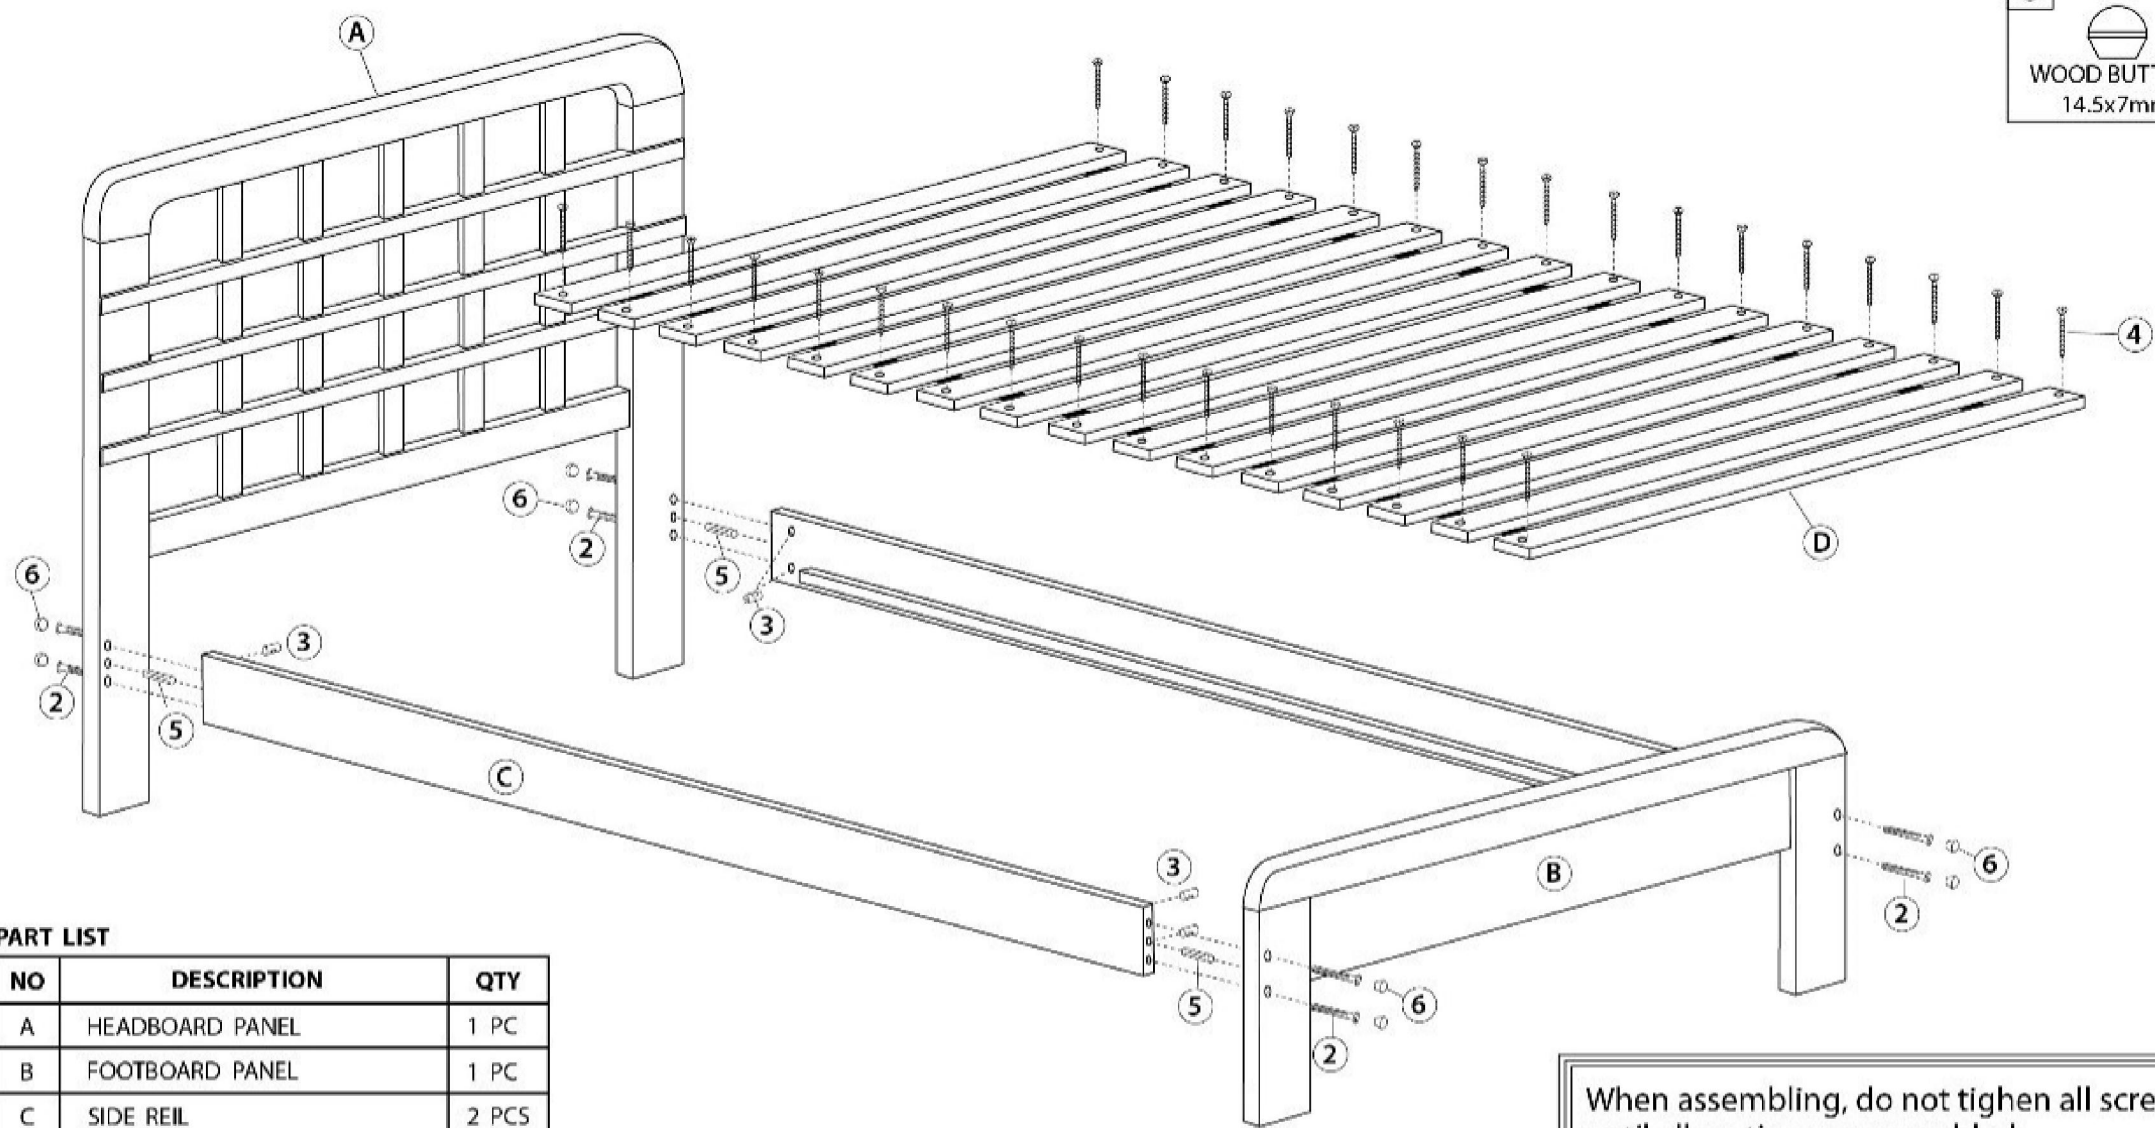

MODEL : ERICKSON SINGLE ASSEMBLY INSTRUCTION

HARDWARE LIST

PART LIST

NO	DESCRIPTION	QTY
A	HEADBOARD PANEL	1 PC
B	FOOTBOARD PANEL	1 PC
C	SIDE REIL	2 PCS
D	SLATS	1 SET

When assembling, do not tighten all screws until all section are assembled.
Always remember to assemble furniture on a clean, smooth and carpeted surface.