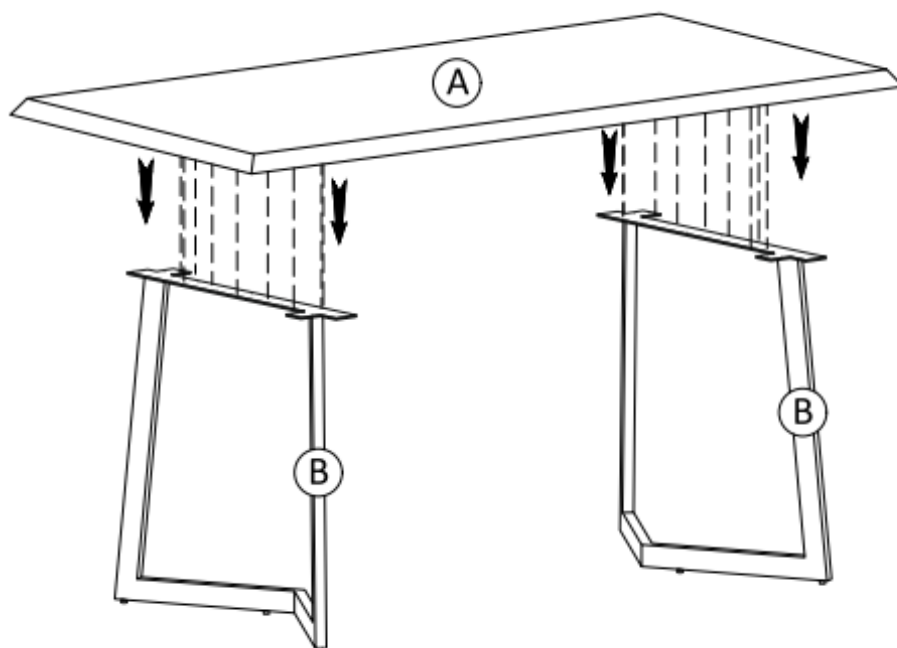

3

LOCK WASHER
Ø 15 / Ø 8 x 1.2 mm
QTY 16

4

ALLEN KEY
5 mm
QTY 1

Step 1

1. Place Top (A) upside down on a flat, smooth surface and align holes on one Leg (B) with holes on one side of Top (A).
2. Use eight Bolts (1), eight Washers (2) and eight Lock Washers (3) to attach Leg (B) to Top (A).
3. Use Allen Key (4) to tighten. Do not over tighten.