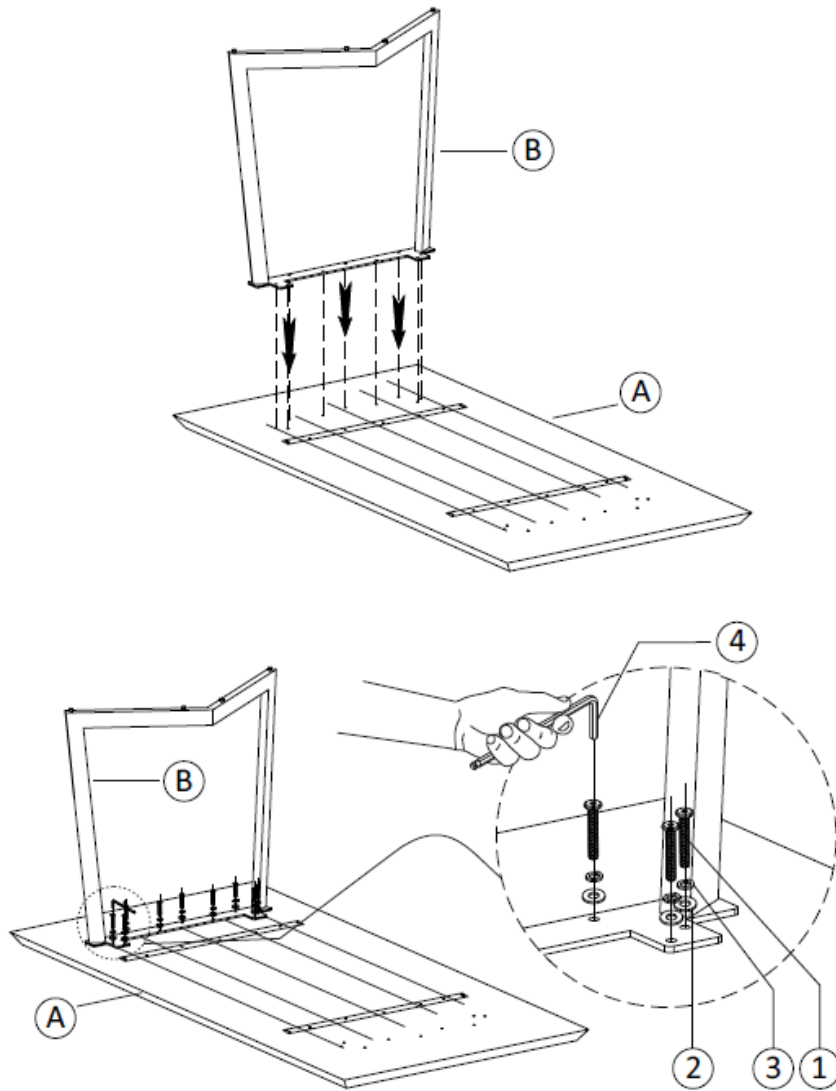

TOP
QTY 1

B

LEG
QTY 2

Hardware Description

1

ALLEN KEY BOLT
M8 x 30 mm
QTY 16

2

WASHER
Ø 22 / Ø 8 x 1.5 mm
QTY 16

3

LOCK WASHER
Ø 15 / Ø 8 x 1.2 mm
QTY 16

4

ALLEN KEY
5 mm
QTY 1

Step 1

1. Place Top (A) upside down on a flat, smooth surface and align holes on one Leg (B) with holes on one side of Top (A).
2. Use eight Bolts (1), eight Washers (2) and eight Lock Washers (3) to attach Leg (B) to Top (A).
3. Use Allen Key (4) to tighten. Do not over tighten.

Step 2

1. Repeat Step ① to attach the second Leg (B) to Top (A).

Step 3

NOTE: Levelers on the bottom of the legs can be adjusted if floor is uneven.

SIMPLIHOME®

Fletcher / Freya / Keiran

Metal Dining Side Chair (Set of 2)