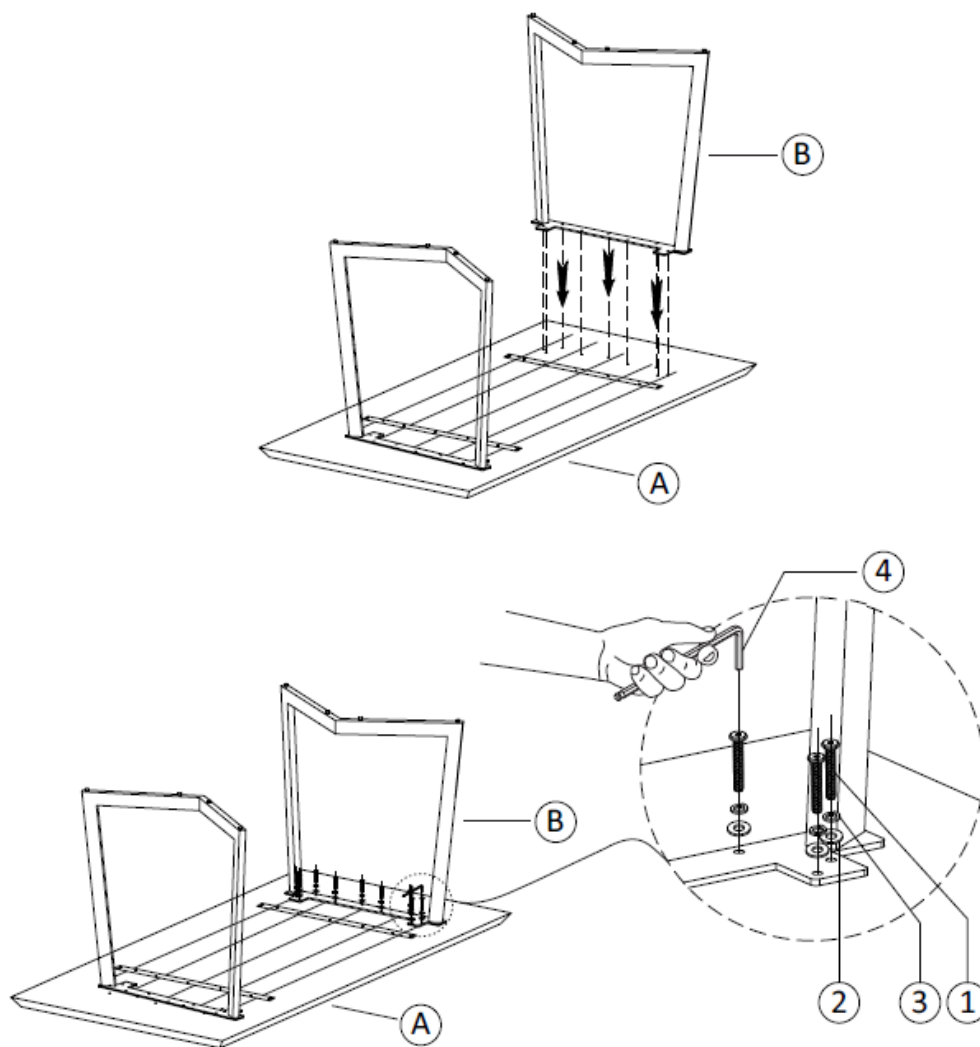

TOP
QTY 1

B

LEG
QTY 2

Hardware Description

1

ALLEN KEY BOLT
M8 x 30 mm
QTY 16

2

WASHER
Ø 22 / Ø 8 x 1.5 mm
QTY 16

3

LOCK WASHER
Ø 15 / Ø 8 x 1.2 mm
QTY 16

4

ALLEN KEY
5 mm
QTY 1

Step 1

1. Place Top (A) upside down on a flat, smooth surface and align holes on one Leg (B) with holes on one side of Top (A).
2. Use eight Bolts (1), eight Washers (2) and eight Lock Washers (3) to attach Leg (B) to Top (A).
3. Use Allen Key (4) to tighten. Do not over tighten.

Step 2

1. Repeat Step ① to attach the second Leg (B) to Top (A).

Step 3

NOTE: Levelers on the bottom of the legs can be adjusted if floor is uneven.

SIMPLIHOME®

Fletcher / Freya / Keiran

Metal Dining Side Chair (Set of 2)