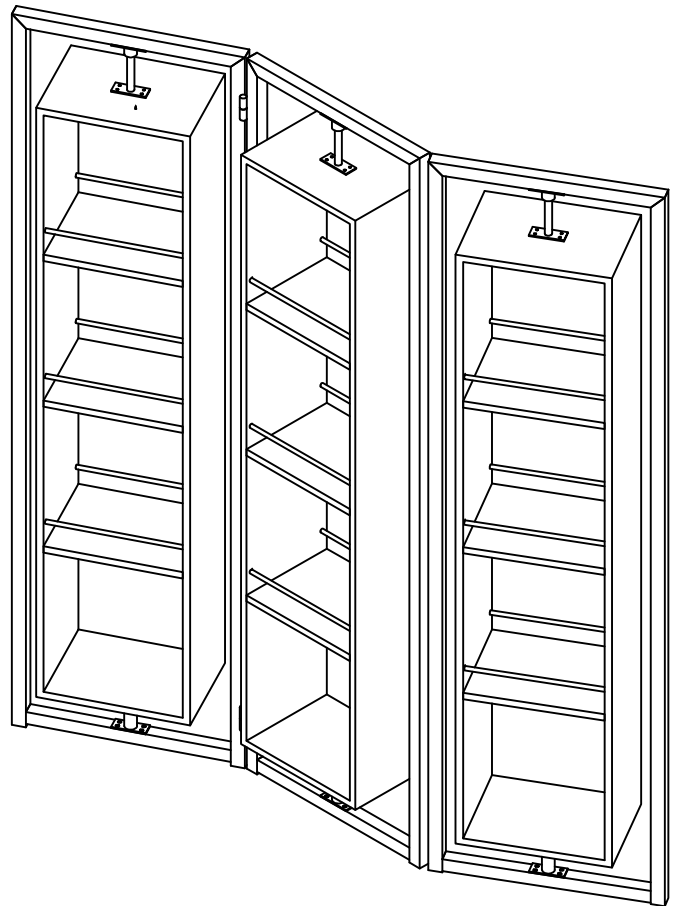

PART NAME	A	B	C	D	E	F	G
	PART 1 (MID)	PART 2 (LEFT)	PART 3 (RIGHT)	BOLT M8x20	HEXAGONAL KEY	WASHER	STOPPER
PICTURE							
QTY	01	01	01	10	01	10	02

RYAN
CHAPMAN

NAME:
ROTATING SCEEM

ITEM #: 270009

FINISH