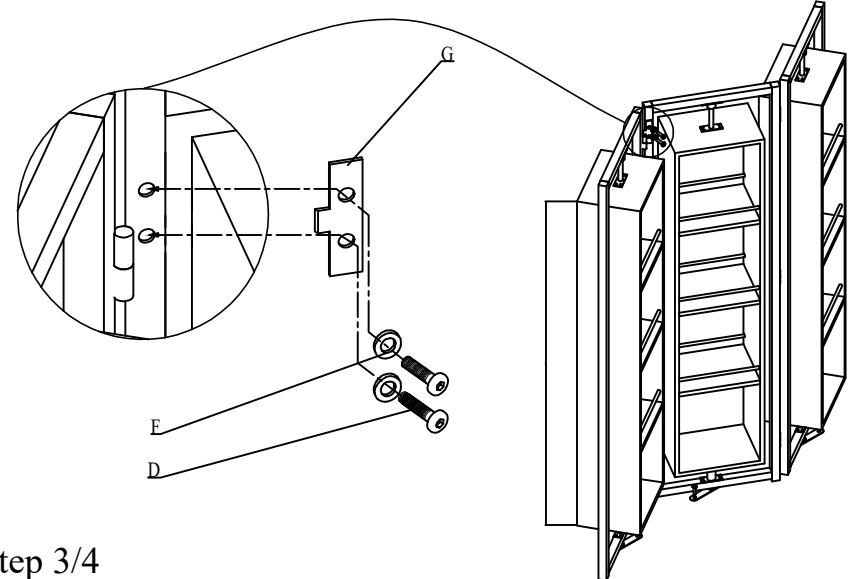

PART NAME	A	B	C	D	E	F	G
	PART 1 (MID)	PART 2 (LEFT)	PART 3 (RIGHT)	BOLT M8x20	HEXAGONAL KEY	WASHER	STOPPER
PICTURE							
QTY	01	01	01	10	01	10	02

RYAN
CHAPMAN

NAME:
ROTATING SCEEM

ITEM #: 270009

Step 3/4

ASSEMBLY
INSTRUCTION