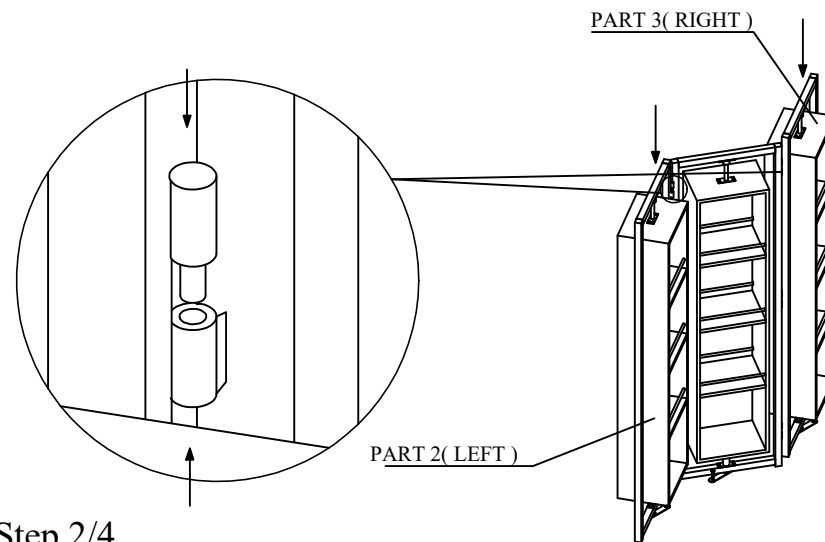

PART NAME	A	B	C	D	E	F	G
	PART 1 (MID)	PART 2 (LEFT)	PART 3 (RIGHT)	BOLT M8x20	HEXAGONAL KEY	WASHER	STOPPER
PICTURE							
QTY	01	01	01	12	01	12	02

RYAN
CHAPMAN

NAME:
ROTATING SCEEM

ITEM #: 270009

Step 1/4

PART 1 (MID)

Step 2/4

ASSEMBLY
INSTRUCTION

PART NAME	A	B	C	D	E	F	G
	PART 1 (MID)	PART 2 (LEFT)	PART 3 (RIGHT)	BOLT M8x20	HEXAGONAL KEY	WASHER	STOPPER
PICTURE							
QTY	01	01	01	10	01	10	02

RYAN
CHAPMAN

NAME:
ROTATING SCEEM