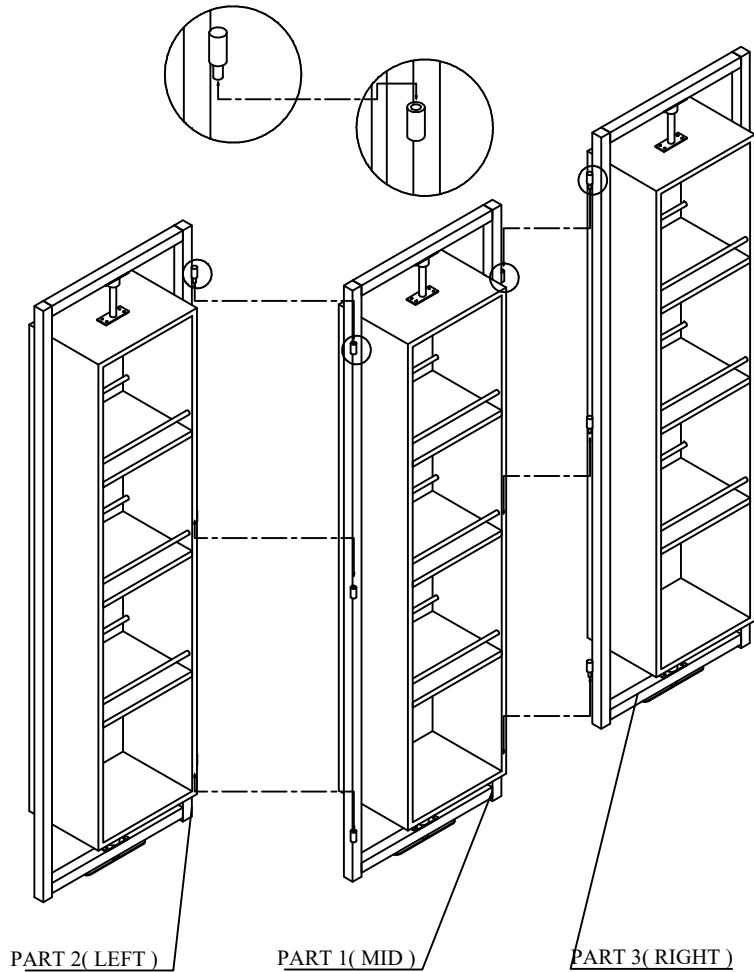

PART NAME	A	B	C	D	E	F	G
	PART 1 (MID)	PART 2 (LEFT)	PART 3 (RIGHT)	BOLT M8x20	HEXAGONAL KEY	WASHER	STOPPER
PICTURE							
QTY	01	01	01	12	01	12	02

RYAN
CHAPMAN

NAME:
ROTATING SCEEM

ITEM #: 270009

Step 1/4

PART 1 (MID)

Step 2/4

ASSEMBLY
INSTRUCTION

PART NAME	A	B	C	D	E	F	G
	PART 1 (MID)	PART 2 (LEFT)	PART 3 (RIGHT)	BOLT M8x20	HEXAGONAL KEY	WASHER	STOPPER
PICTURE							
QTY	01	01	01	10	01	10	02

RYAN
CHAPMAN

NAME:
ROTATING SCEEM