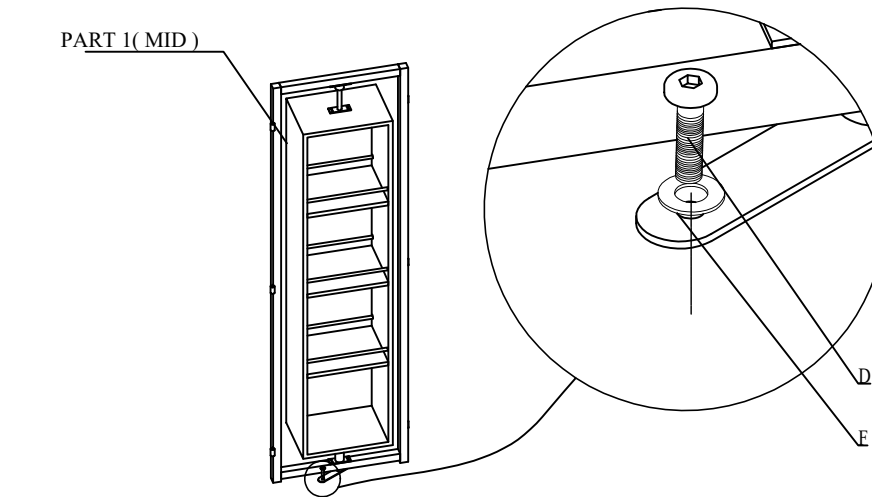

PART NAME	A	B	C	D	E	F	G
	PART 1 (MID)	PART 2 (LEFT)	PART 3 (RIGHT)	BOLT M8x20	HEXAGONAL KEY	WASHER	STOPPER
PICTURE							
QTY	01	01	01	12	01	12	02

RYAN
CHAPMAN

NAME:
ROTATING SCEEM

ITEM #: 270009

Step 1/4

PART 1 (MID)

Step 2/4

ASSEMBLY
INSTRUCTION

PART NAME	A	B	C	D	E	F	G
	PART 1 (MID)	PART 2 (LEFT)	PART 3 (RIGHT)	BOLT M8x20	HEXAGONAL KEY	WASHER	STOPPER
PICTURE							
QTY	01	01	01	10	01	10	02

RYAN
CHAPMAN

NAME:
ROTATING SCEEM