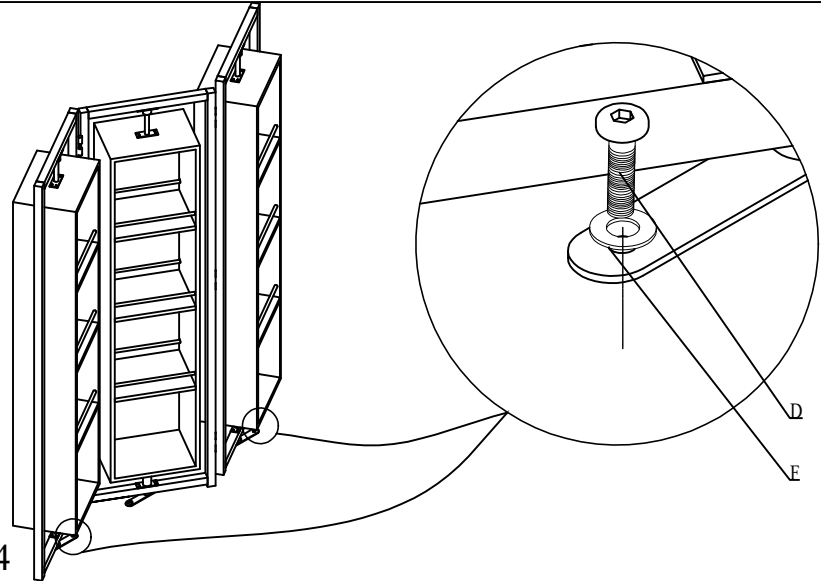

Step 4/4

ASSEMBLY
INSTRUCTION