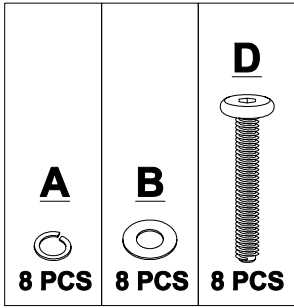

847-949-6300
877-267-2261

customerservice@
boraamindustries.com

www.boraamindustries.com

M8*10
8 PCS

M8*16
8 PCS

M8*50
4 PCS

M8*70
8 PCS

M4*110
1 PC

01

DO NOT TIGHTEN BOLT COMPLETELY.

02

TIGHTEN BOLT COMPLETELY.

BE SURE TO CHECK ALL BOLTS ARE SECURELY
TIGHTENED PRIOR USING THIS STOOL.