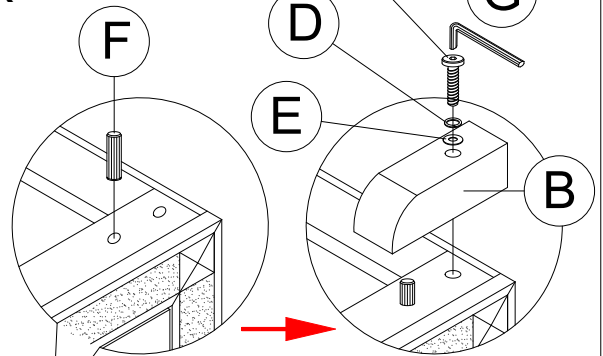

Step 2

Cover with flat &
soft surface

Made In Malaysia

2407W/B GLO NIGHT STAND