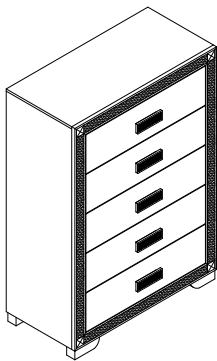

PART LIST :

HARDWARE LIST :

No.	Description	Diagram	Quantity	No.	Description	Diagram	Size	Quantity
A	CHEST		1	C	JCBC SCREW		M6 x 45mm	4
B	BUN FOOT		4	D	SPRING WASHER		M6 x 13mm	4
				E	FLAT WASHER		M6 x 13mm	4
				F	DOWEL		M8 x 40mm	4
				G	ALLEN KEY		M4	1