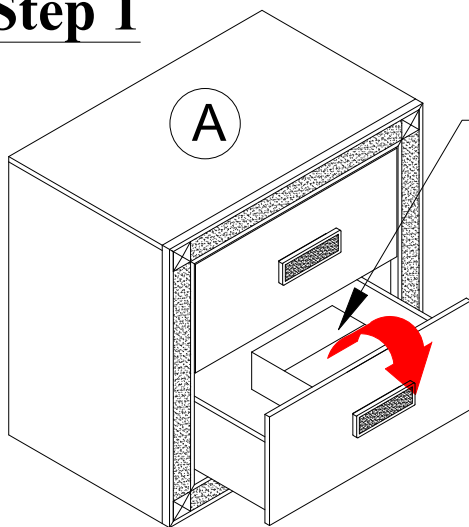

Step 1

Bun Foot's
Box