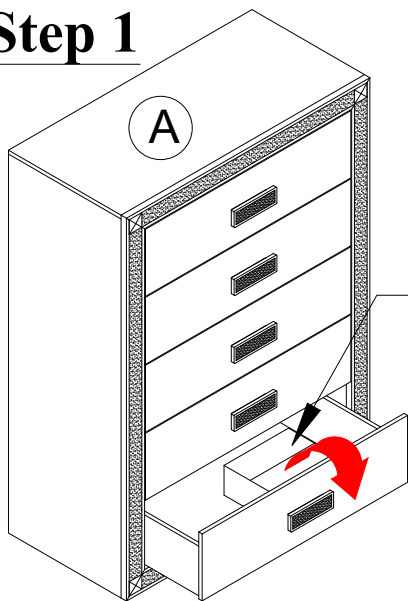

Step 1

Bun Foot's
Box