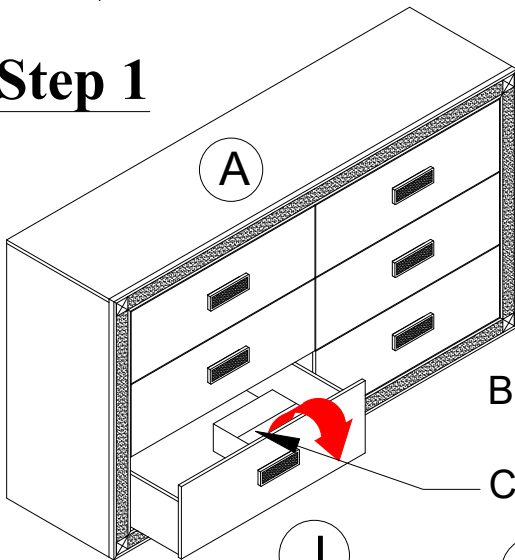

ASSEMBLY INSTRUCTION

Model : SOLEIL-WHITE/CHARCOAL-DR

Description : DRESSER

Thank you for purchasing this quality product. Be sure to check all packing material carefully for small parts that may have come loose inside the carton during shipment.

PART LIST :

HARDWARE LIST :

No.	Description	Diagram	Quantity	No.	Description	Diagram	Size	Quantity
A	DRESSER		1	D	JCBC SCREW		M6 x 45mm	4
B	BUN FOOT		4	E	JCBC SCREW		M6 x 35mm	4
C	CENTER SUPPORT		1	F	SPRING WASHER		M6 x 13mm	8
				G	FLAT WASHER		M6 x 13mm	4
				H	FLAT WASHER		M6 x 19mm	4
				I	DOWEL		M8 x 40mm	4
				J	ALLEN KEY		M4	1

Step 1

Step 2

Step 3

Cover with flat &
soft surface

Made In Malaysia

2407W/B GLO DRESSER