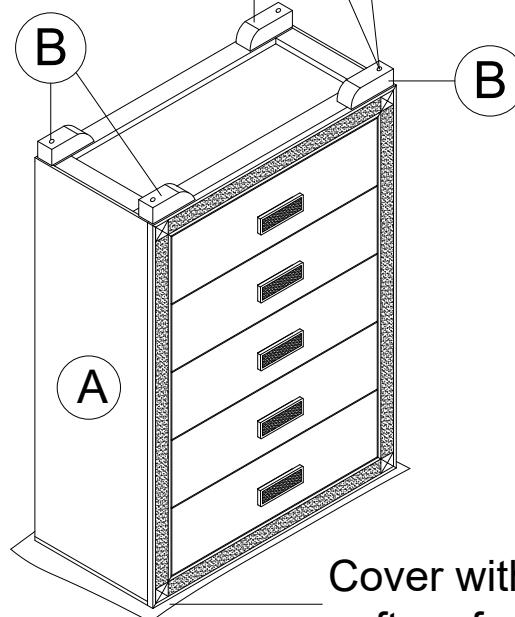

Cover with flat &
soft surface