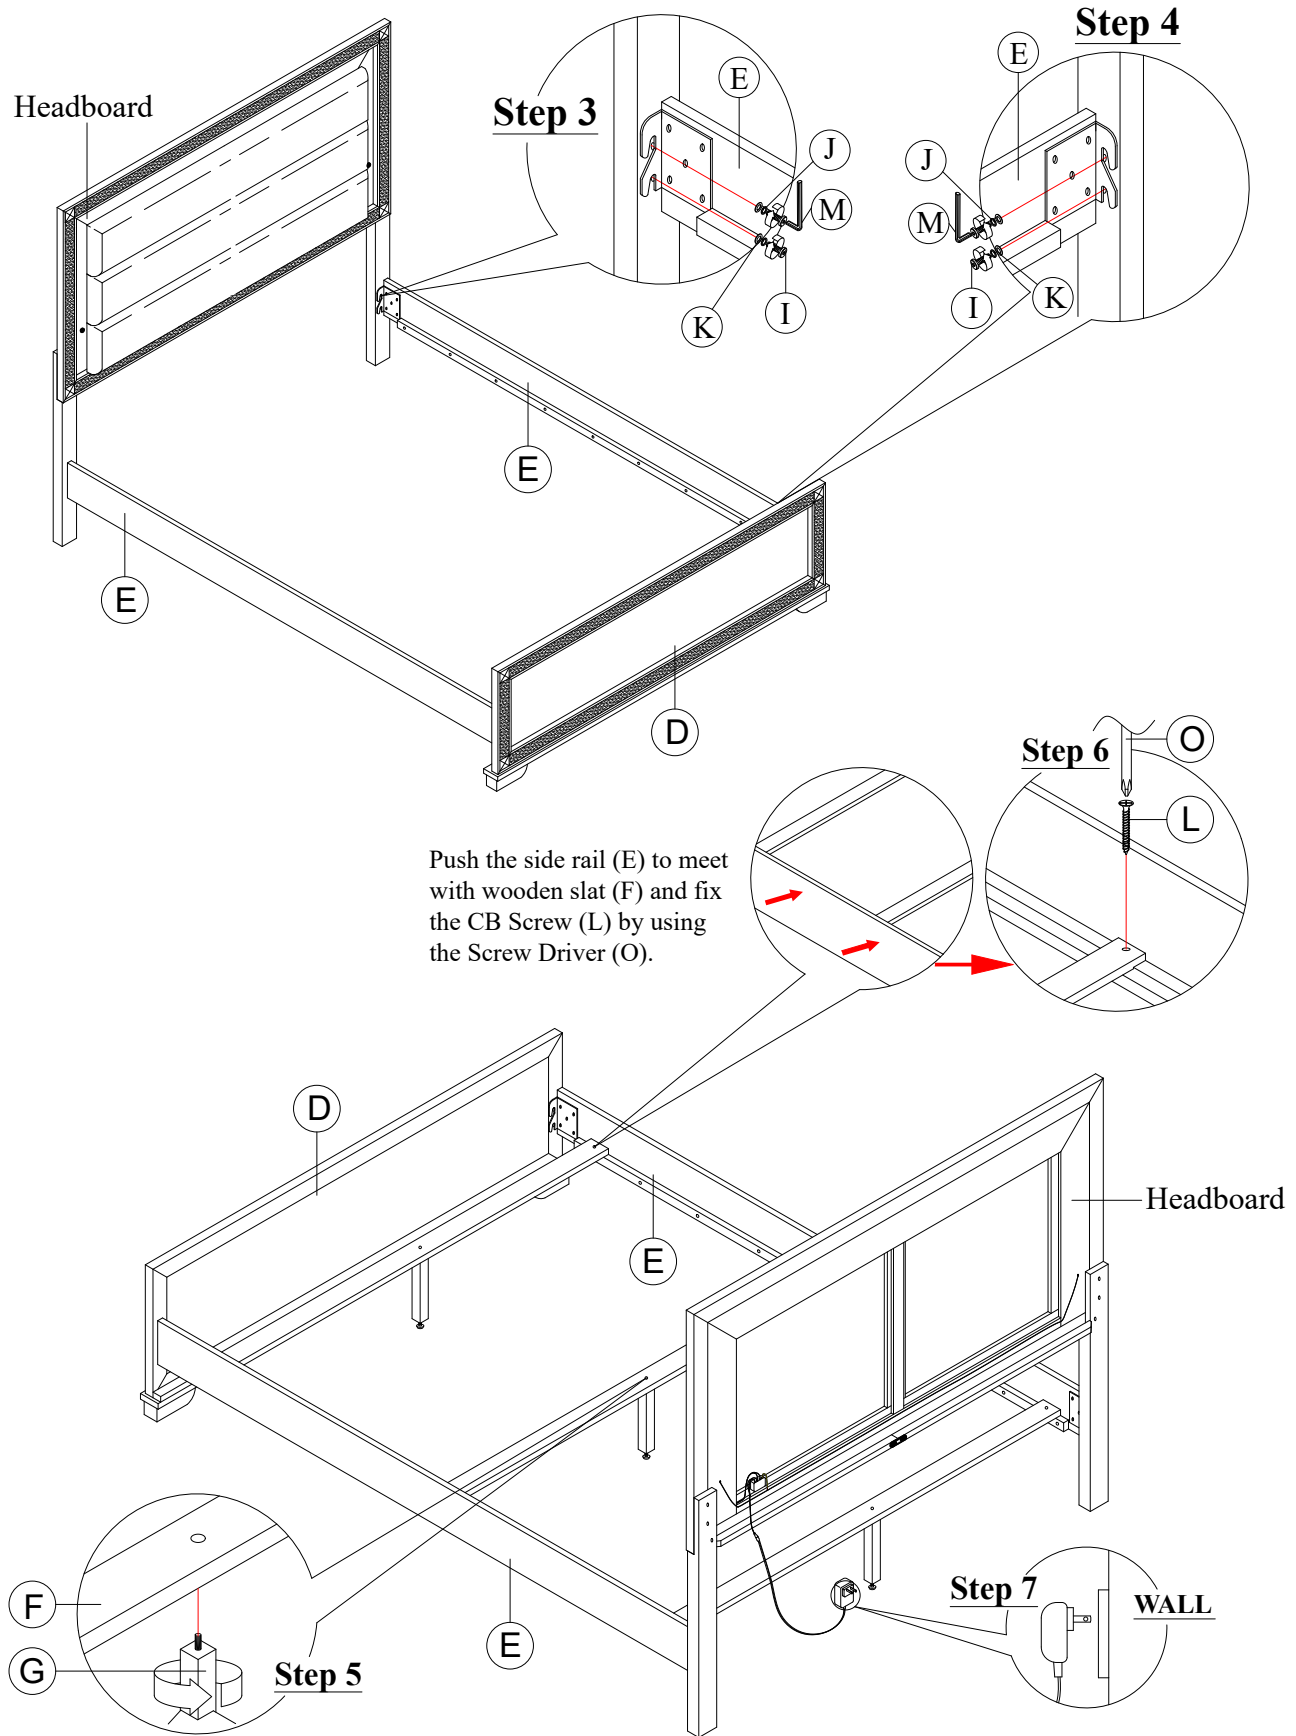

ASSEMBLY INSTRUCTION

Model : SOLEIL-WHITE/CHARCOAL
-QB-HB/FB/SLATS-QB/KB-SR

Description : QUEEN BED HEADBOARD WITH LED,
FOOTBOARD AND SLATS
QUEEN BED/KING BED RAILS

Thank you for purchasing this quality product. Be sure to check all packing material carefully for small parts that may have come loose inside the carton during shipment.

Made In Malaysia