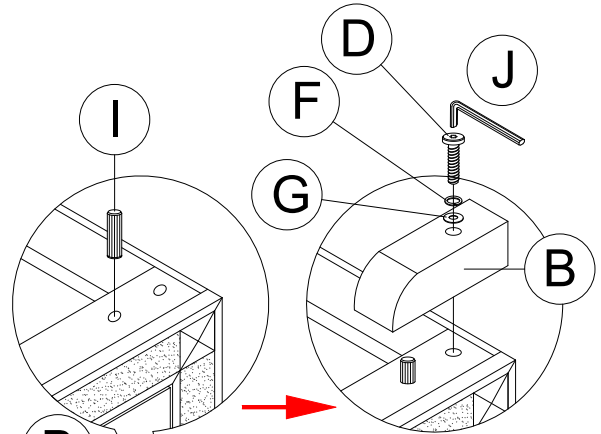

Bun Foot's
Box &
Center Support

Step 2