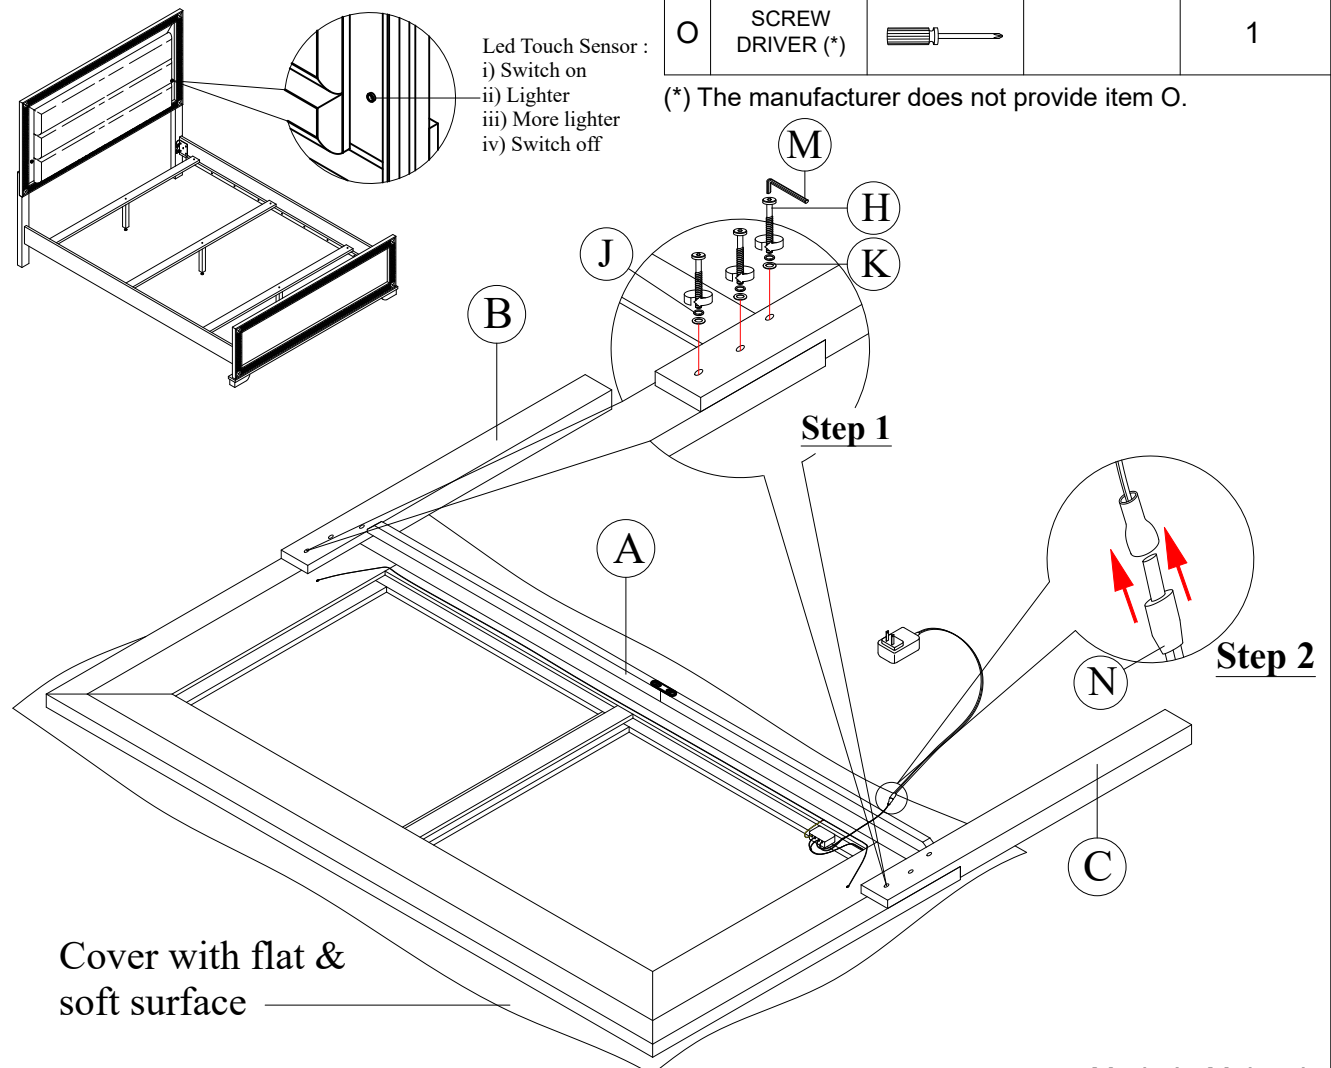

ASSEMBLY INSTRUCTION

Model : SOLEIL-WHITE/CHARCOAL
-QB-HB/FB/SLATS-QB/KB-SR

Description : QUEEN BED HEADBOARD WITH LED,
FOOTBOARD AND SLATS
QUEEN BED/KING BED RAILS

Thank you for purchasing this quality product. Be sure to check all packing material carefully for small parts that may have come loose inside the carton during shipment.

PART LIST :

HARDWARE LIST :

No.	Description	Diagram	Quantity	No.	Description	Diagram	Size	Quantity
A	HEADBOARD PANEL		1	H	JCBB SCREW		M8 x 40mm	6
B	LEFT HEADBOARD LEG		1	I	JCBB SCREW		M8 x 25mm	8
C	RIGHT HEADBOARD LEG		1	J	SPRING WASHER		M8 x 15mm	14
D	FOOTBOARD		1	K	FLAT WASHER		M8 x 22mm	14
E	SIDE RAIL		2	L	CB SCREW		M4 x 32mm	6
F	WOODEN SLAT		3	M	ALLEN KEY		M5	1
G	WOODEN SUPPORT		3	N	ADAPTOR			1
				O	SCREW DRIVER (*)			1

(*) The manufacturer does not provide item O.

Made In Malaysia