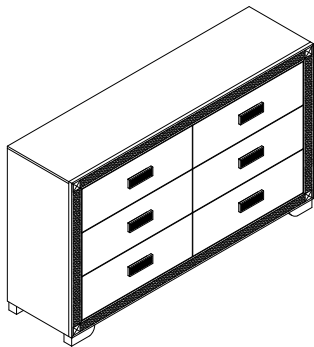

ASSEMBLY INSTRUCTION

Model : SOLEIL-WHITE/CHARCOAL-DR

Description : DRESSER

Thank you for purchasing this quality product. Be sure to check all packing material carefully for small parts that may have come loose inside the carton during shipment.

PART LIST :

HARDWARE LIST :

No.	Description	Diagram	Quantity	No.	Description	Diagram	Size	Quantity
A	DRESSER		1	D	JCBC SCREW		M6 x 45mm	4
B	BUN FOOT		4	E	JCBC SCREW		M6 x 35mm	4
C	CENTER SUPPORT		1	F	SPRING WASHER		M6 x 13mm	8
				G	FLAT WASHER		M6 x 13mm	4
				H	FLAT WASHER		M6 x 19mm	4
				I	DOWEL		M8 x 40mm	4
				J	ALLEN KEY		M4	1

**COMPLETED
DRESSER
ASSEMBLY**