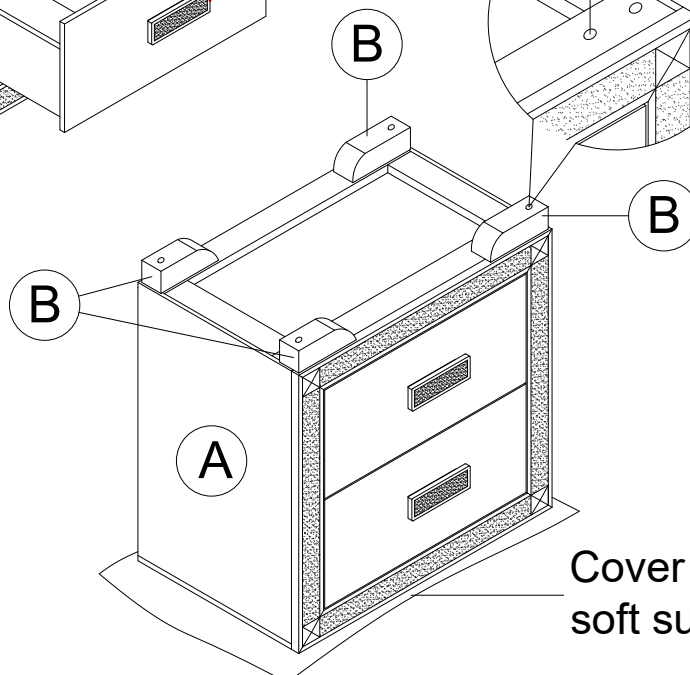

Step 2

Cover with flat &
soft surface

Made In Malaysia

2407W/B GLO NIGHT STAND