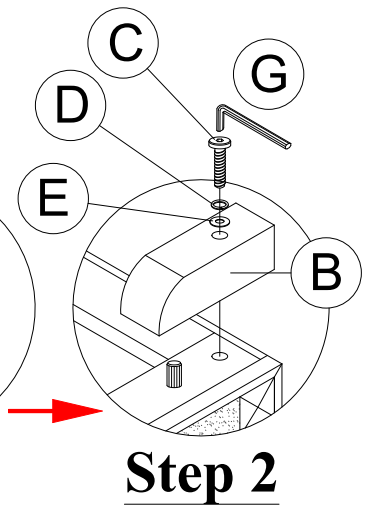

PART LIST :

HARDWARE LIST :

No.	Description	Diagram	Quantity	No.	Description	Diagram	Size	Quantity
A	NIGHT STAND		1	C	JCBC SCREW		M6 x 45mm	4
B	BUN FOOT		4	D	SPRING WASHER		M6 x 13mm	4
				E	FLAT WASHER		M6 x 13mm	4
				F	DOWEL		M8 x 40mm	4
				G	ALLEN KEY		M4	1

PART LIST :

HARDWARE LIST :

No.	Description	Diagram	Quantity	No.	Description	Diagram	Size	Quantity
A	CHEST		1	C	JCBC SCREW		M6 x 45mm	4
B	BUN FOOT		4	D	SPRING WASHER		M6 x 13mm	4
				E	FLAT WASHER		M6 x 13mm	4
				F	DOWEL		M8 x 40mm	4
				G	ALLEN KEY		M4	1

COMPLETED
CHEST ASSEMBLY

Step 1

Bun Foot's
Box

Cover with flat &
soft surface

Step 2

Made In Malaysia

2407W/B GLO CHEST