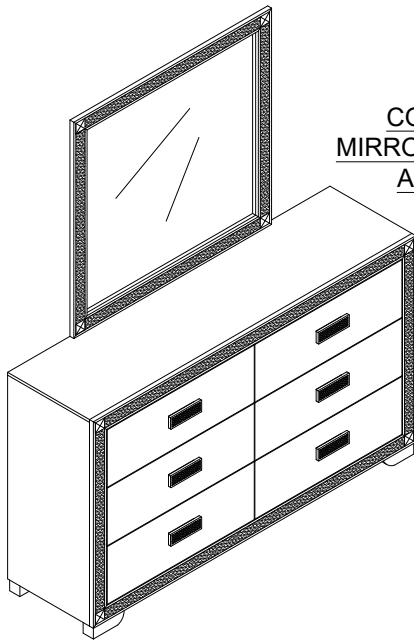

ASSEMBLY INSTRUCTION

Model : SOLEIL-WHITE/CHARCOAL-MR

Description : MIRROR

Thank you for purchasing this quality product. Be sure to check all packing material carefully for small parts that may have come loose inside the carton during shipment.