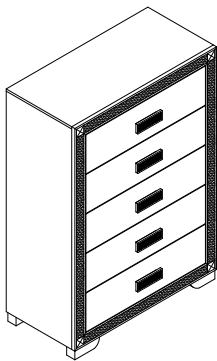

ASSEMBLY INSTRUCTION

Model : SOLEIL-WHITE/CHARCOAL-CH

Description : CHEST

Thank you for purchasing this quality product. Be sure to check all packing material carefully for small parts that may have come loose inside the carton during shipment.

PART LIST :

HARDWARE LIST :

No.	Description	Diagram	Quantity	No.	Description	Diagram	Size	Quantity
A	CHEST		1	C	JCBC SCREW		M6 x 45mm	4
B	BUN FOOT		4	D	SPRING WASHER		M6 x 13mm	4
				E	FLAT WASHER		M6 x 13mm	4
				F	DOWEL		M8 x 40mm	4
				G	ALLEN KEY		M4	1

COMPLETED CHEST ASSEMBLY