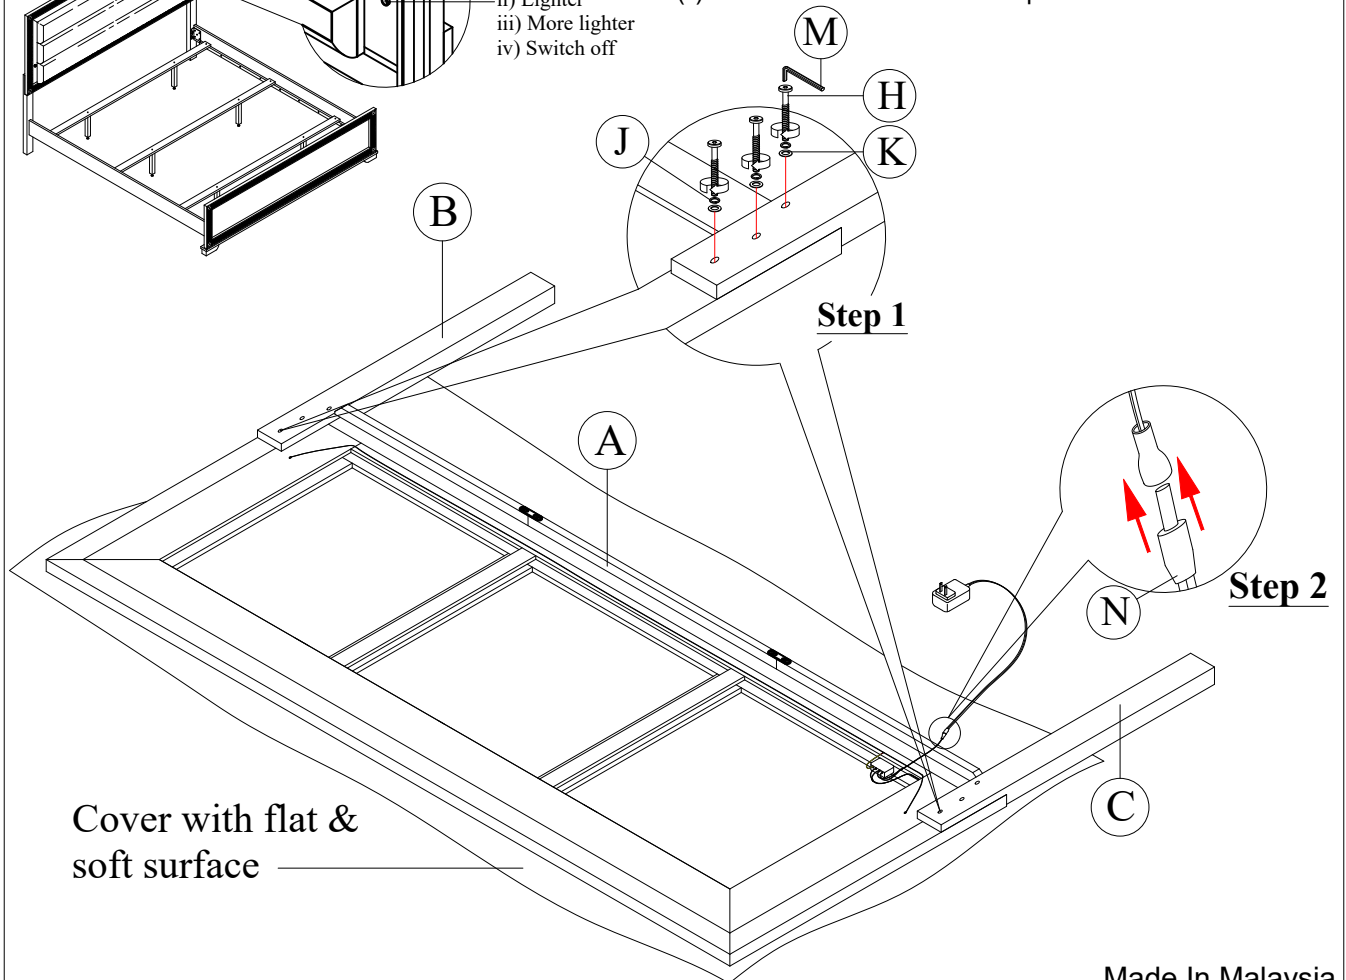

Led Touch Sensor :
i) Switch on
ii) Lighter
iii) More lighter
iv) Switch off

(*) The manufacturer does not provide item O.