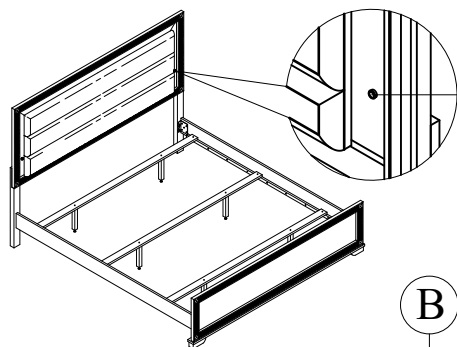

ASSEMBLY INSTRUCTION

Model : SOLEIL-WHITE/CHARCOAL
-KB-HB/FB/SLATS-KB-SR

Description : KING BED HEADBOARD WITH LED,
FOOTBOARD AND SLATS
KING BED RAILS

Thank you for purchasing this quality product. Be sure to check all packing material carefully for small parts that may have come loose inside the carton during shipment.

PART LIST :

HARDWARE LIST :

No.	Description	Diagram	Quantity	No.	Description	Diagram	Size	Quantity
A	HEADBOARD PANEL		1	H	JCBB SCREW		M8 x 40mm	6
B	LEFT HEADBOARD LEG		1	I	JCBB SCREW		M8 x 25mm	8
C	RIGHT HEADBOARD LEG		1	J	SPRING WASHER		M8 x 15mm	14
D	FOOTBOARD		1	K	FLAT WASHER		M8 x 22mm	14
E	SIDE RAIL		2	L	CB SCREW		M4 x 32mm	6
F	WOODEN SLAT		3	M	ALLEN KEY		M5	1
G	WOODEN SUPPORT		6	N	ADAPTOR			1
				O	SCREW DRIVER (*)			1

Description : KING BED HEADBOARD WITH LED,
FOOTBOARD AND SLATS
KING BED RAILS

Thank you for purchasing this quality product. Be sure to check all packing material carefully for small parts that may have come loose inside the carton during shipment.