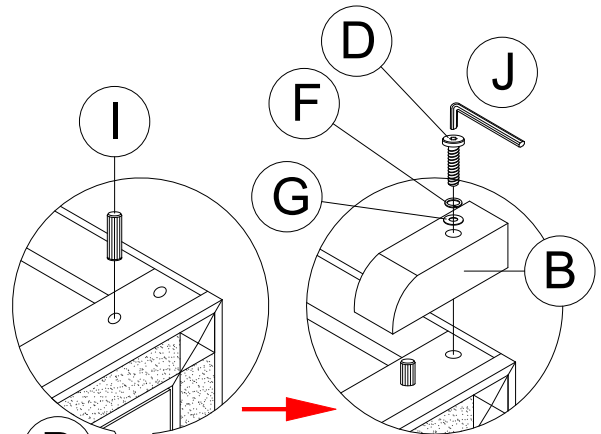

Bun Foot's
Box &
Center Support

Step 2