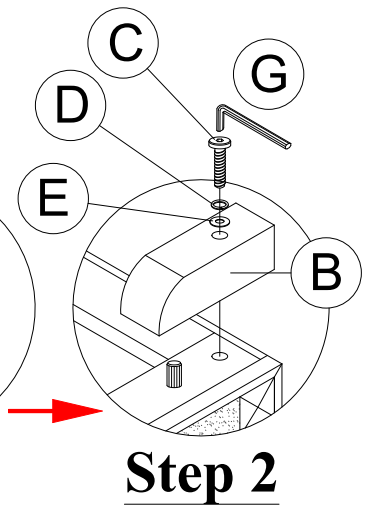

PART LIST :

HARDWARE LIST :

No.	Description	Diagram	Quantity	No.	Description	Diagram	Size	Quantity
A	NIGHT STAND		1	C	JCBC SCREW		M6 x 45mm	4
B	BUN FOOT		4	D	SPRING WASHER		M6 x 13mm	4
				E	FLAT WASHER		M6 x 13mm	4
				F	DOWEL		M8 x 40mm	4
				G	ALLEN KEY		M4	1

PART LIST :

HARDWARE LIST :

No.	Description	Diagram	Quantity	No.	Description	Diagram	Size	Quantity
A	CHEST		1	C	JCBC SCREW		M6 x 45mm	4
B	BUN FOOT		4	D	SPRING WASHER		M6 x 13mm	4
				E	FLAT WASHER		M6 x 13mm	4
				F	DOWEL		M8 x 40mm	4
				G	ALLEN KEY		M4	1

COMPLETED CHEST ASSEMBLY

Step 1

Bun Foot's Box

Cover with flat & soft surface

Step 2

Made In Malaysia

2407W/B GLO CHEST