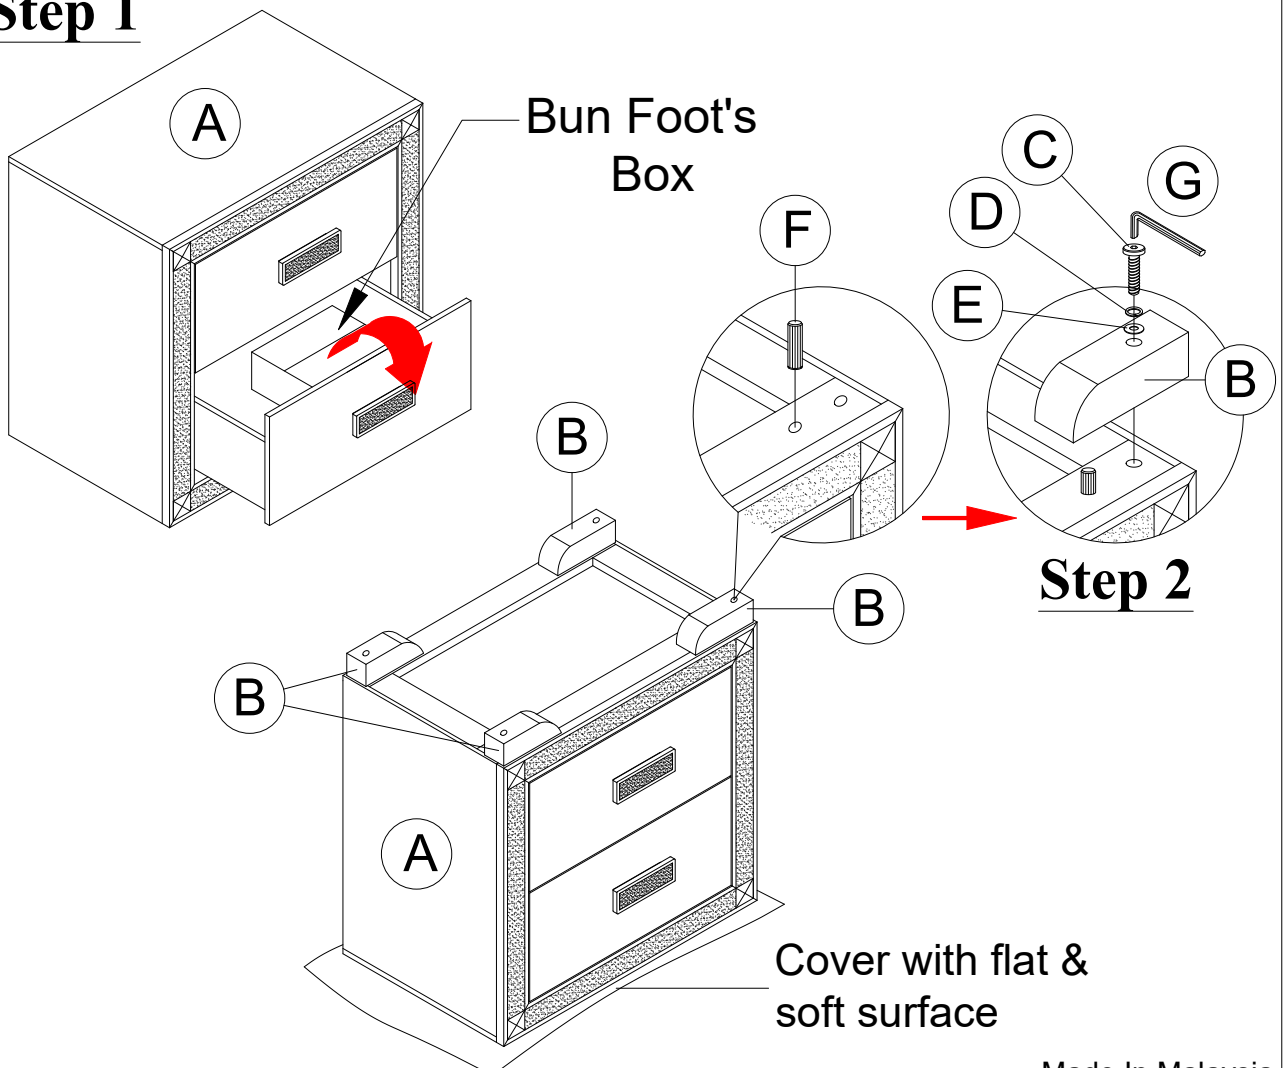

Step 1

Made In Malaysia

2407W/B GLO NIGHT STAND