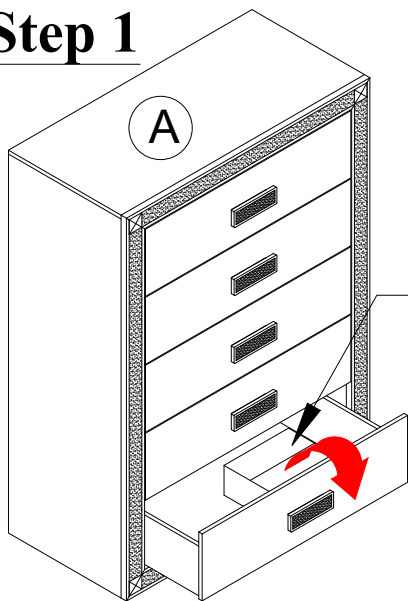

Step 1

Bun Foot's Box