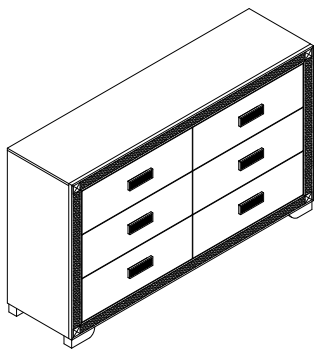

ASSEMBLY INSTRUCTION

Model : SOLEIL-WHITE/CHARCOAL-DR

Description : DRESSER

Thank you for purchasing this quality product. Be sure to check all packing material carefully for small parts that may have come loose inside the carton during shipment.

PART LIST :

HARDWARE LIST :

No.	Description	Diagram	Quantity	No.	Description	Diagram	Size	Quantity
A	DRESSER		1	D	JCBC SCREW		M6 x 45mm	4
B	BUN FOOT		4	E	JCBC SCREW		M6 x 35mm	4
C	CENTER SUPPORT		1	F	SPRING WASHER		M6 x 13mm	8
				G	FLAT WASHER		M6 x 13mm	4
				H	FLAT WASHER		M6 x 19mm	4
				I	DOWEL		M8 x 40mm	4
				J	ALLEN KEY		M4	1

COMPLETED
DRESSER
ASSEMBLY