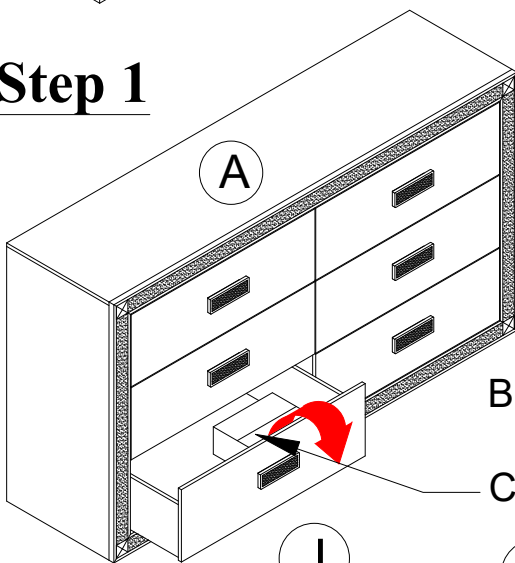

ASSEMBLY INSTRUCTION

Model : SOLEIL-WHITE/CHARCOAL-DR

Description : DRESSER

Thank you for purchasing this quality product. Be sure to check all packing material carefully for small parts that may have come loose inside the carton during shipment.

PART LIST :

HARDWARE LIST :

No.	Description	Diagram	Quantity	No.	Description	Diagram	Size	Quantity
A	DRESSER		1	D	JCBC SCREW		M6 x 45mm	4
B	BUN FOOT		4	E	JCBC SCREW		M6 x 35mm	4
C	CENTER SUPPORT		1	F	SPRING WASHER		M6 x 13mm	8
				G	FLAT WASHER		M6 x 13mm	4
				H	FLAT WASHER		M6 x 19mm	4
				I	DOWEL		M8 x 40mm	4
				J	ALLEN KEY		M4	1

Step 1

Step 2

Step 3

Cover with flat &
soft surface

Made In Malaysia

2407W/B GLO DRESSER