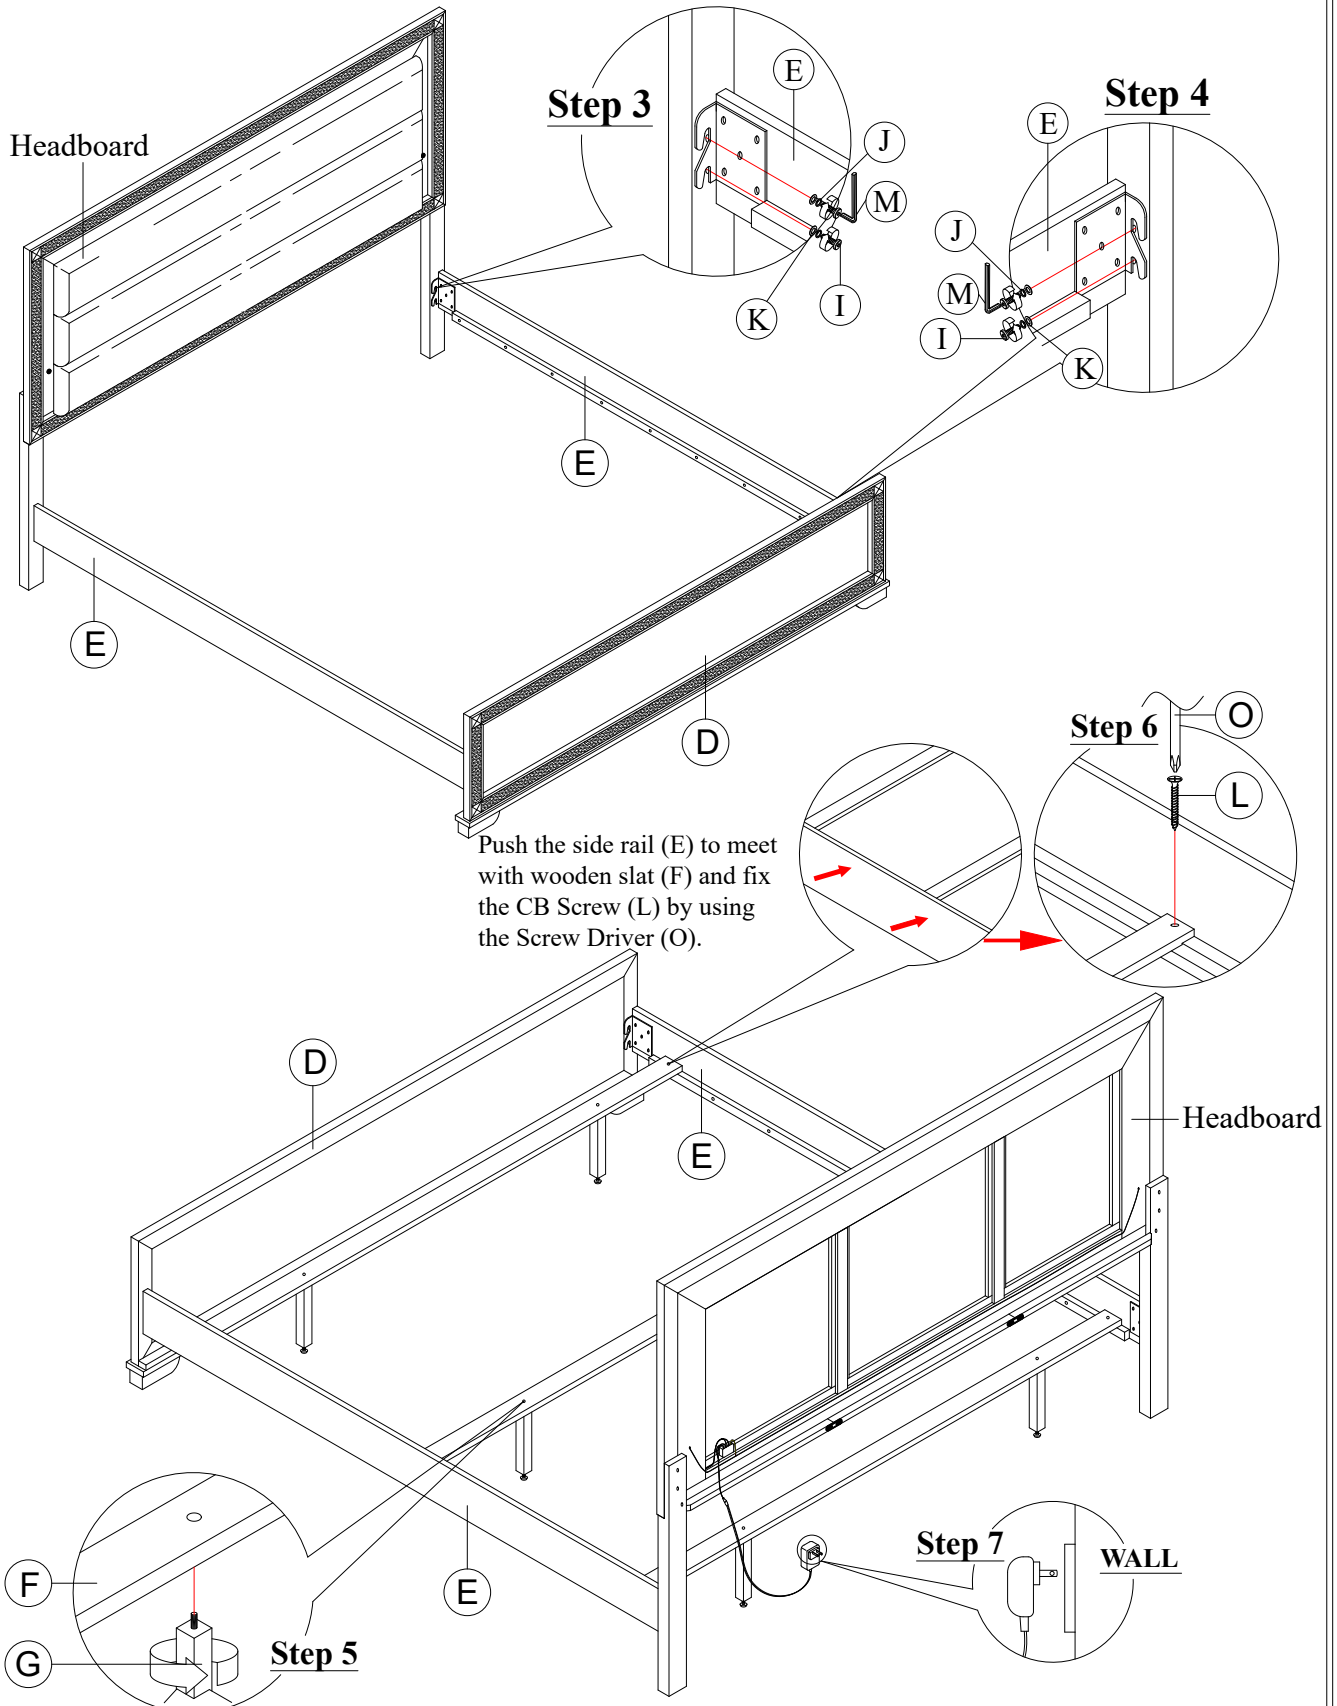

ASSEMBLY INSTRUCTION

Model : SOLEIL-WHITE/CHARCOAL
-KB-HB/FB/SLATS-KB-SR

Description : KING BED HEADBOARD WITH LED,
FOOTBOARD AND SLATS
KING BED RAILS

Thank you for purchasing this quality product. Be sure to check all packing material carefully for small parts that may have come loose inside the carton during shipment.

PART LIST :

HARDWARE LIST :

No.	Description	Diagram	Quantity	No.	Description	Diagram	Size	Quantity
A	HEADBOARD PANEL		1	H	JCBB SCREW		M8 x 40mm	6
B	LEFT HEADBOARD LEG		1	I	JCBB SCREW		M8 x 25mm	8
C	RIGHT HEADBOARD LEG		1	J	SPRING WASHER		M8 x 15mm	14
D	FOOTBOARD		1	K	FLAT WASHER		M8 x 22mm	14
E	SIDE RAIL		2	L	CB SCREW		M4 x 32mm	6
F	WOODEN SLAT		3	M	ALLEN KEY		M5	1
G	WOODEN SUPPORT		6	N	ADAPTOR			1
				O	SCREW DRIVER (*)			1

Led Touch Sensor :
i) Switch on
ii) Lighter
iii) More lighter
iv) Switch off

(*) The manufacturer does not provide item O.

Made In Malaysia

ASSEMBLY INSTRUCTION

Model : SOLEIL-WHITE/CHARCOAL
-KB-HB/FB/SLATS-KB-SR

Description : KING BED HEADBOARD WITH LED,
FOOTBOARD AND SLATS
KING BED RAILS

Thank you for purchasing this quality product. Be sure to check all packing material carefully for small parts that may have come loose inside the carton during shipment.