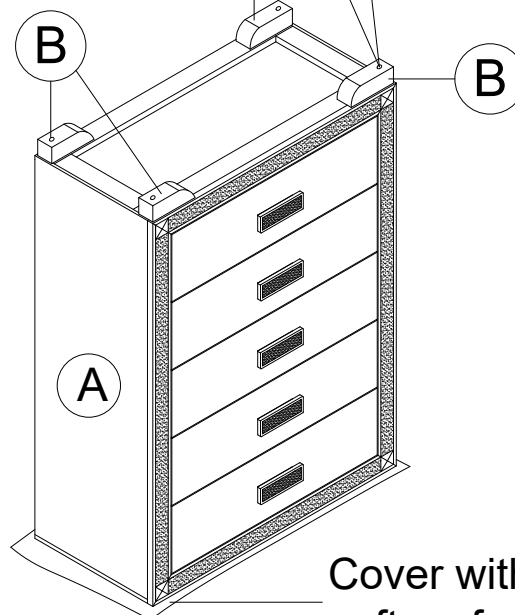

Cover with flat & soft surface