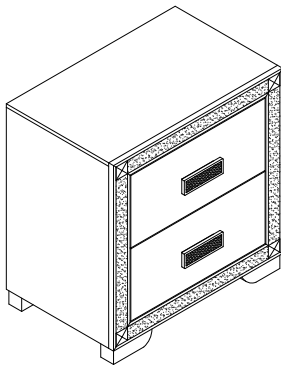

Made In Malaysia

2407W/B GLO MIRROR

ASSEMBLY INSTRUCTION

Model : SOLEIL-WHITE/CHARCOAL-NS

Description : NIGHT STAND

Thank you for purchasing this quality product. Be sure to check all packing material carefully for small parts that may have come loose inside the carton during shipment.

PART LIST :

HARDWARE LIST :

No.	Description	Diagram	Quantity	No.	Description	Diagram	Size	Quantity
A	NIGHT STAND		1	C	JCBC SCREW		M6 x 45mm	4
B	BUN FOOT		4	D	SPRING WASHER		M6 x 13mm	4
				E	FLAT WASHER		M6 x 13mm	4
				F	DOWEL		M8 x 40mm	4
				G	ALLEN KEY		M4	1