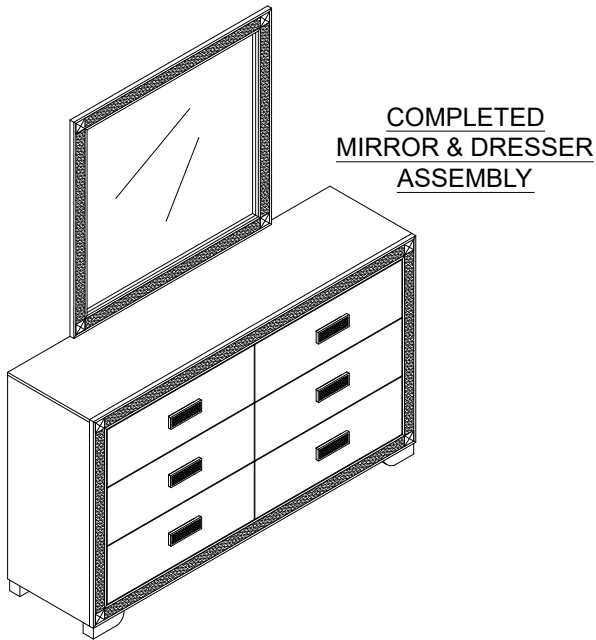

ASSEMBLY INSTRUCTION

Model : SOLEIL-WHITE/CHARCOAL-MR

Description : MIRROR

Thank you for purchasing this quality product. Be sure to check all packing material carefully for small parts that may have come loose inside the carton during shipment.

PART LIST :

No.	Description	Diagram	Quantity
A	MIRROR		1
B	DRESSER		1
C	MIRROR SUPPORT		2

HARDWARE LIST :

No.	Description	Diagram	Size	Quantity
D	CB SCREW		M4 x 32mm	8
E	SCREW DRIVER (*)			1

(*) The manufacturer does not provide item E.