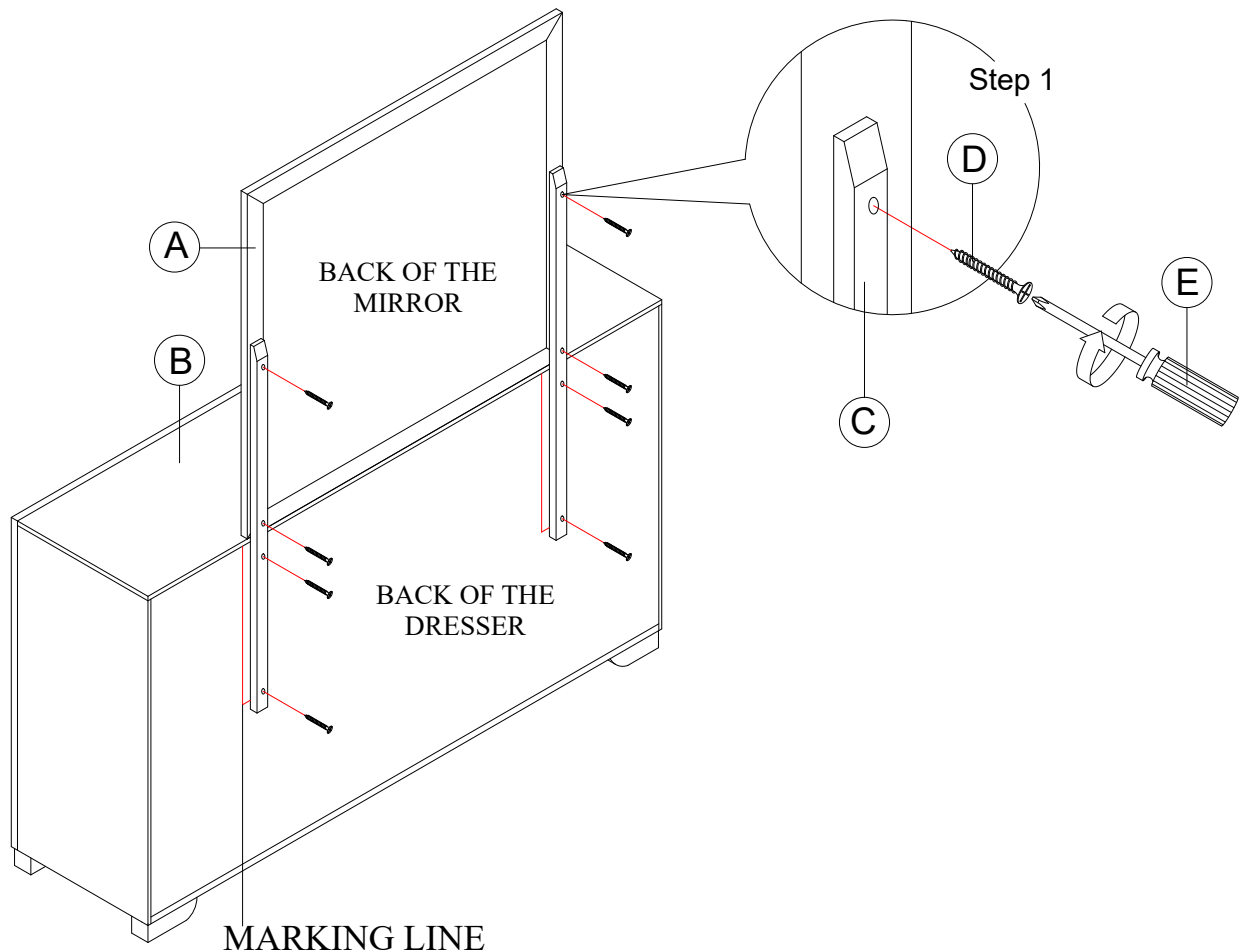

Made In Malaysia

2407W/B GLO MIRROR