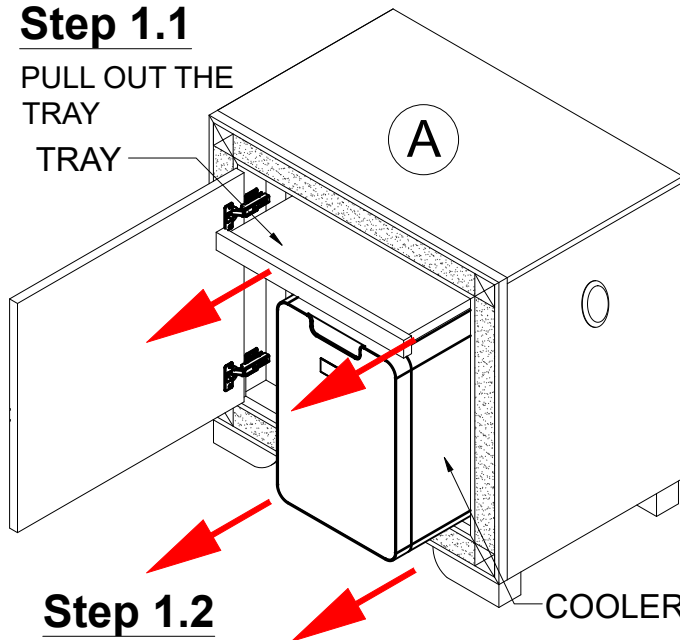

ASSEMBLY INSTRUCTION

Model : SOLEIL-WHITE/CHARCOAL-NS W/COOLER
+ SPKR

Description : NIGHT STAND WITH COOLER
AND SPEAKER

Thank you for purchasing this quality product. Be sure to check all packing material carefully for small parts that may have come loose inside the carton during shipment.

PART LIST :

No.	Description	Diagram	Quantity
A	NIGHTSTAND WITH COOLER		1

HARDWARE LIST :

No.	Description	Diagram	Size	Quantity
B	ADAPTOR			1
C	FRIDGE CABLE (OPT: 1)			1
D	FRIDGE CABLE (OPT: 2)			1

COMPLETED
NIGHT STAND
W/COOLER ASSEMBLY

Step 1.1

PULL OUT THE
TRAY
TRAY

Step 1.2

TAKE OUT THE
FRIDGE

Step 2

Made In Malaysia

ASSEMBLY INSTRUCTION

Model : SOLEIL-WHITE/CHARCOAL-NS W/COOLER
+ SPKR