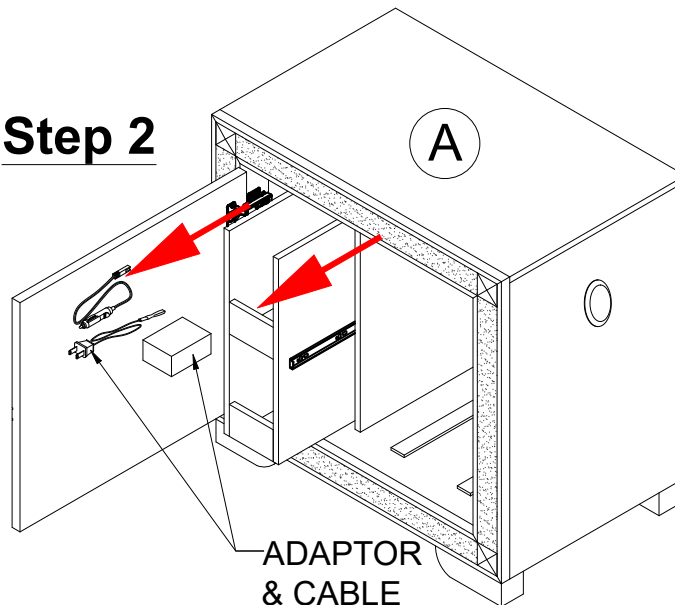

Step 1.1

PULL OUT THE
TRAY
TRAY

Step 1.2

TAKE OUT THE
FRIDGE

Step 2

Made In Malaysia

ASSEMBLY INSTRUCTION

Model : SOLEIL-WHITE/CHARCOAL-NS W/COOLER
+ SPKR

Description : NIGHT STAND WITH COOLER
AND SPEAKER

Thank you for purchasing this quality product. Be sure to check all packing material carefully for small parts that may have come loose inside the carton during shipment.