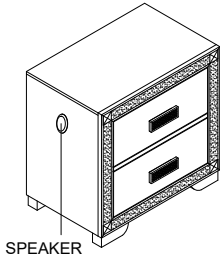

ASSEMBLY INSTRUCTION

Model : SOLEIL-WHITE/CHARCOAL-NS W/COOLER
+ SPKR

Description : NIGHT STAND WITH COOLER
AND SPEAKER

Thank you for purchasing this quality product. Be sure to check all packing material carefully for small parts that may have come loose inside the carton during shipment.

PART LIST :

No.	Description	Diagram	Quantity
A	NIGHTSTAND WITH COOLER		1

HARDWARE LIST :

No.	Description	Diagram	Size	Quantity
B	ADAPTOR			1
C	FRIDGE CABLE (OPT: 1)			1
D	FRIDGE CABLE (OPT: 2)			1

COMPLETED
NIGHT STAND
W/COOLER ASSEMBLY