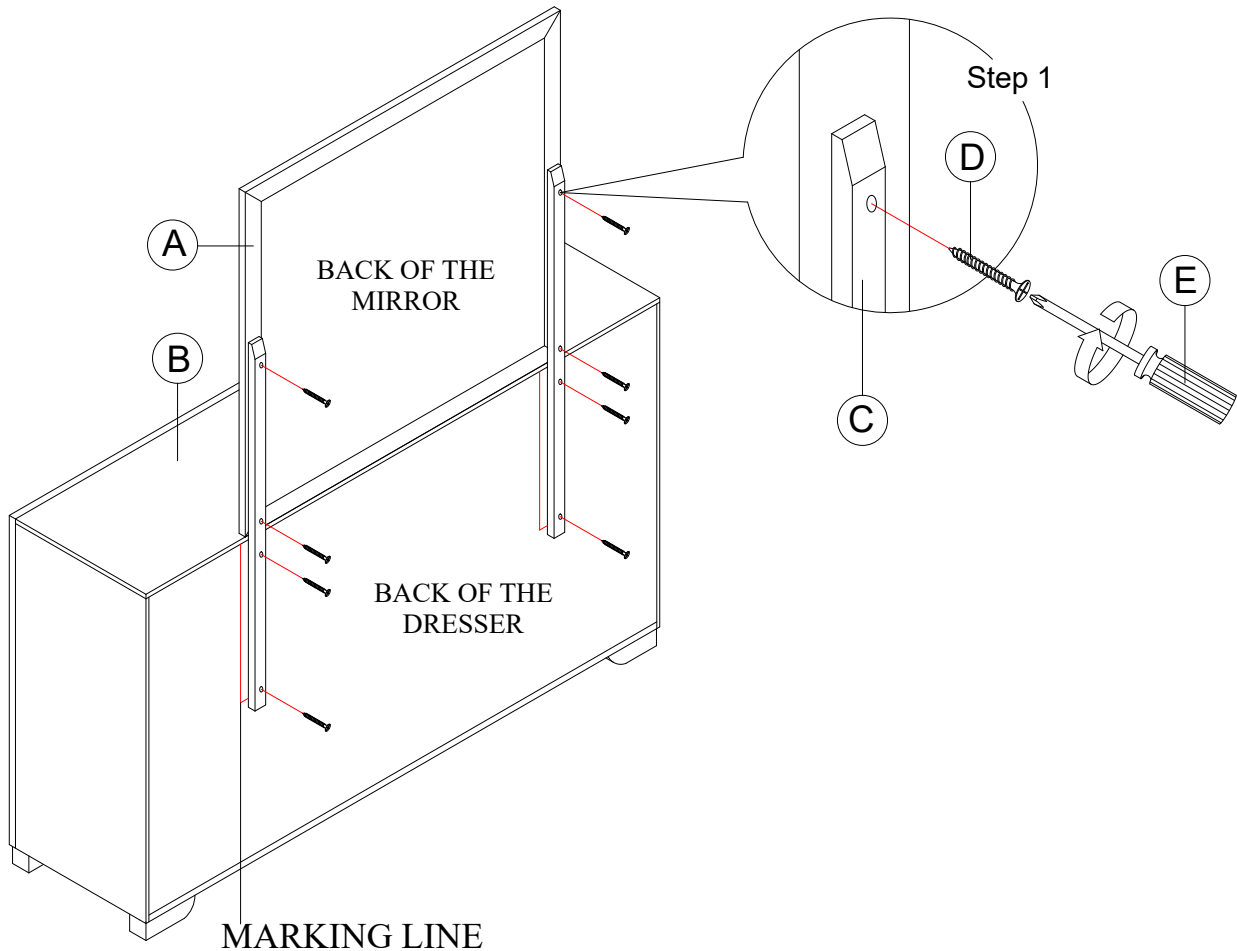

ASSEMBLY INSTRUCTION

Model : SOLEIL-WHITE/CHARCOAL-MR

Description : MIRROR

Thank you for purchasing this quality product. Be sure to check all packing material carefully for small parts that may have come loose inside the carton during shipment.

PART LIST :

No.	Description	Diagram	Quantity
A	MIRROR		1
B	DRESSER		1
C	MIRROR SUPPORT		2

HARDWARE LIST :

No.	Description	Diagram	Size	Quantity
D	CB SCREW		M4 x 32mm	8
E	SCREW DRIVER (*)			1

(*) The manufacturer does not provide item E.