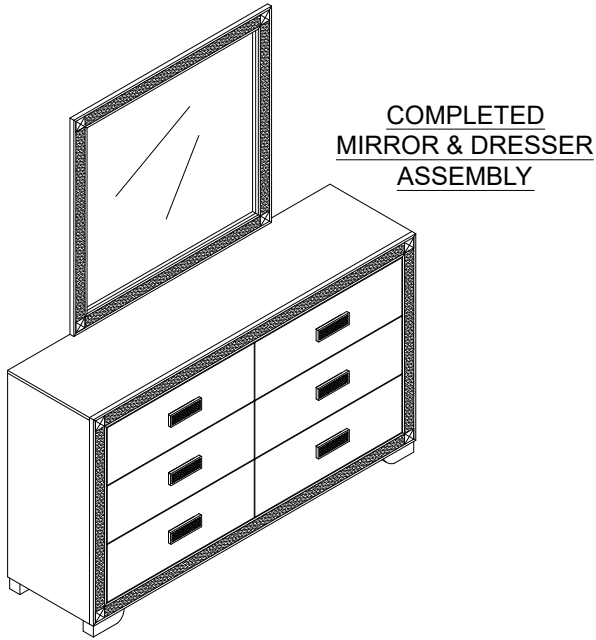

ASSEMBLY INSTRUCTION

Model : SOLEIL-WHITE/CHARCOAL-MR

Description : MIRROR

Thank you for purchasing this quality product. Be sure to check all packing material carefully for small parts that may have come loose inside the carton during shipment.

PART LIST :

No.	Description	Diagram	Quantity
A	MIRROR		1
B	DRESSER		1
C	MIRROR SUPPORT		2

HARDWARE LIST :

No.	Description	Diagram	Size	Quantity
D	CB SCREW		M4 x 32mm	8
E	SCREW DRIVER (*)			1

(*) The manufacturer does not provide item E.