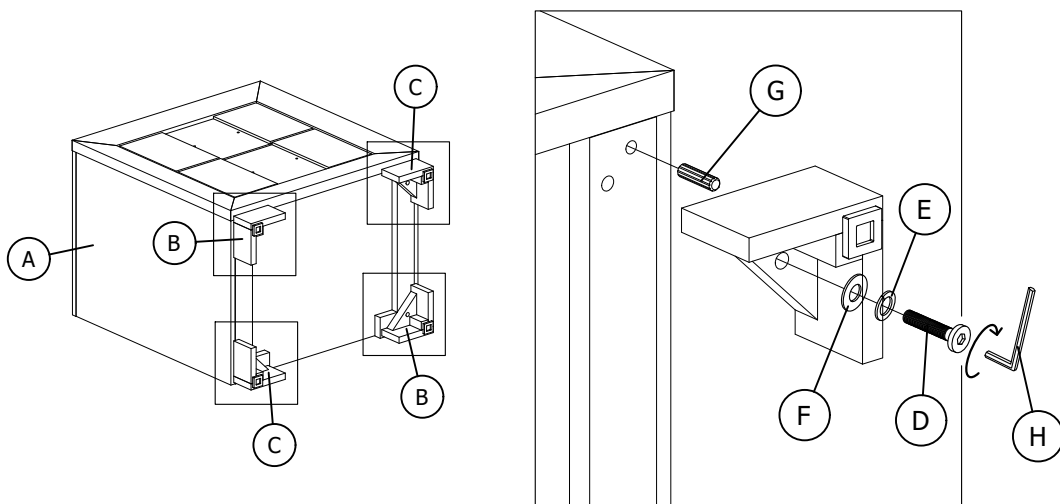

Step 1

01 OF 02

Made In Malaysia