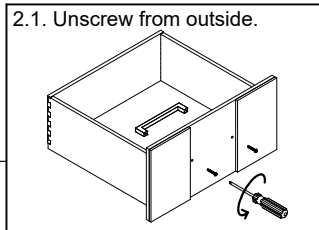

ASSEMBLY INSTRUCTION

MODEL : OPTIMUS BRWN/BLK NS

DESCRIPTION : NIGHTSTAND

Thank you for purchasing this quality product. Be sure to check all packing material carefully for small parts that may have come loose inside the carton during shipment.

Step 2