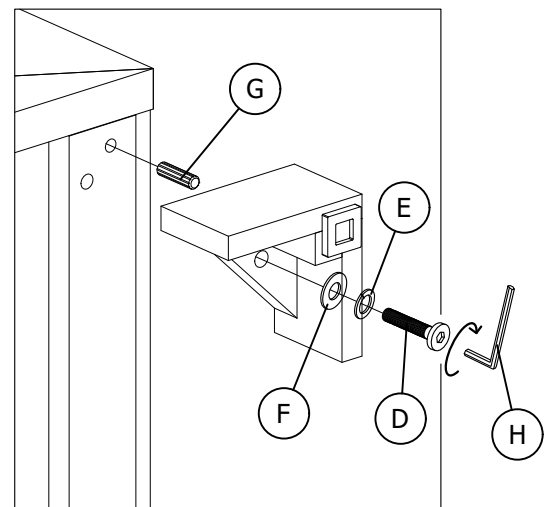

ASSEMBLY INSTRUCTION

MODEL : OPTIMUS BRWN/BLK CH

DESCRIPTION : CHEST

Thank you for purchasing this quality product. Be sure to check all packing material carefully for small parts that may have come loose inside the carton during shipment.

PART LIST :				HARDWARE LIST :				
No.	Description	Diagram	Quantity	No.	Description	Diagram	Size	Quantity
A	CHEST		1	D	JCBC SCREW		M6 x 40MM	4
				E	SPRING WASHER		M6 x 13MM	4
B	LEG (i)		2	F	FLAT WASHER		M6 x 19MM	4
C	LEG (ii)		2	G	DOWEL		Ø8 x 30MM	4
				H	ALLEN KEY		M4	1
				I	TIPPING RESTRAINT		-	1
				<u>COMPLETED CHEST ASSEMBLY</u>				

Step 1