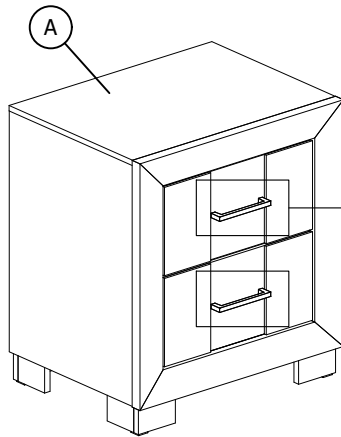

ASSEMBLY INSTRUCTION

MODEL : OPTIMUS BRWN/BLK NS

DESCRIPTION : NIGHTSTAND

Thank you for purchasing this quality product. Be sure to check all packing material carefully for small parts that may have come loose inside the carton during shipment.

Step 2