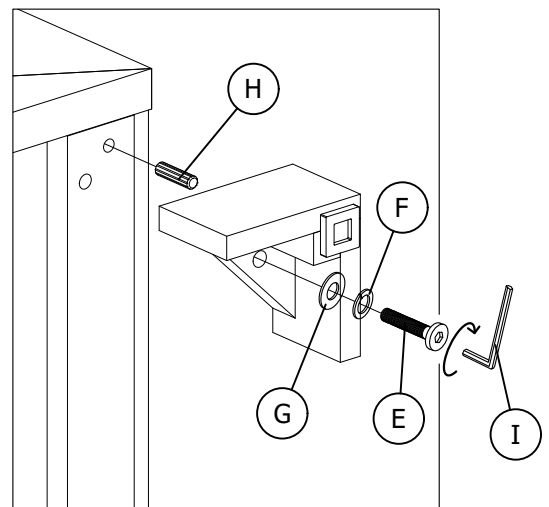

ASSEMBLY INSTRUCTION

MODEL : OPTIMUS BRWN/BLK DR

DESCRIPTION : DRESSER

Thank you for purchasing this quality product. Be sure to check all packing material carefully for small parts that may have come loose inside the carton during shipment.

PART LIST :				HARDWARE LIST :				
No.	Description	Diagram	Quantity	No.	Description	Diagram	Size	Quantity
A	DRESSER		1	E	JCBC SCREW		M6 x 40MM	4
				F	SPRING WASHER		M6 x 13MM	4
B	LEG (i)		2	G	FLAT WASHER		M6 x 19MM	4
C	LEG (ii)		2	H	DOWEL		Ø8 x 30MM	4
D	SUPPORT CENTER LEG		1	I	ALLEN KEY		M4	1
				J	TIPPING RESTRAINT		-	1

COMPLETED
DRESSER
ASSEMBLY

Step 1

01 OF 02

Made In Malaysia