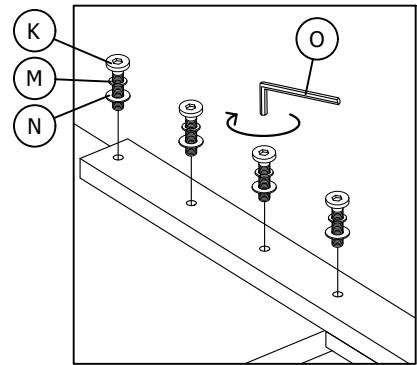

ASSEMBLY INSTRUCTION

MODEL : OPTIMUS BRWN/BLK FB W/ LED
OPTIMUS BRWN/BLK QB W/ LED

DESCRIPTION : FULL BED WITH LED
QUEEN BED WITH LED

Thank you for purchasing this quality product. Be sure to check all packing material carefully for small parts that may have come loose inside the carton during shipment.

Step 1