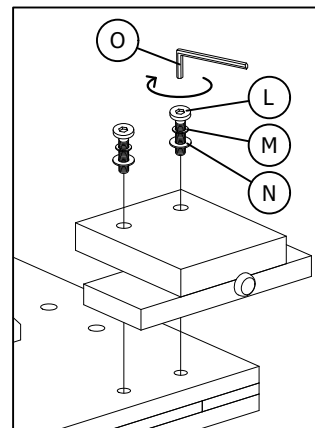

ASSEMBLY INSTRUCTION

MODEL : OPTIMUS BRWN/BLK FB W/ LED
OPTIMUS BRWN/BLK QB W/ LED

DESCRIPTION : FULL BED WITH LED
QUEEN BED WITH LED

Thank you for purchasing this quality product. Be sure to check all packing material carefully for small parts that may have come loose inside the carton during shipment.

Step 1

Step 2