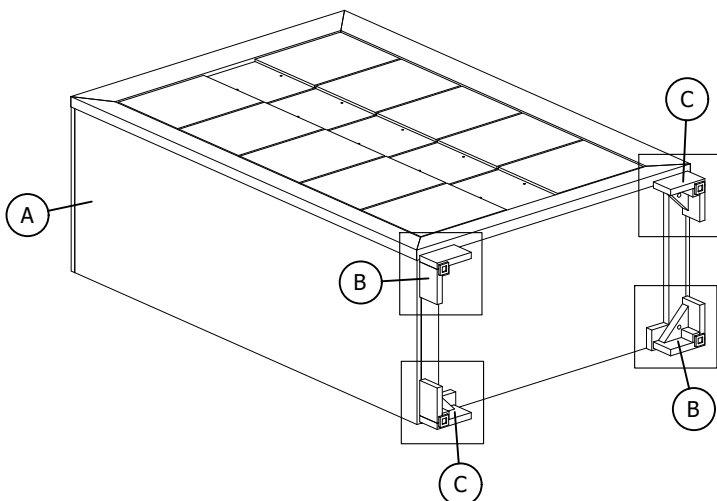

ASSEMBLY INSTRUCTION

MODEL : OPTIMUS BRWN/BLK CH

DESCRIPTION : CHEST

Thank you for purchasing this quality product. Be sure to check all packing material carefully for small parts that may have come loose inside the carton during shipment.

PART LIST :				HARDWARE LIST :				
No.	Description	Diagram	Quantity	No.	Description	Diagram	Size	Quantity
A	CHEST		1	D	JCBC SCREW		M6 x 40MM	4
				E	SPRING WASHER		M6 x 13MM	4
B	LEG (i)		2	F	FLAT WASHER		M6 x 19MM	4
C	LEG (ii)		2	G	DOWEL		Ø8 x 30MM	4
				H	ALLEN KEY		M4	1
				I	TIPPING RESTRAINT		-	1
				<u>COMPLETED CHEST ASSEMBLY</u>				

Step 1