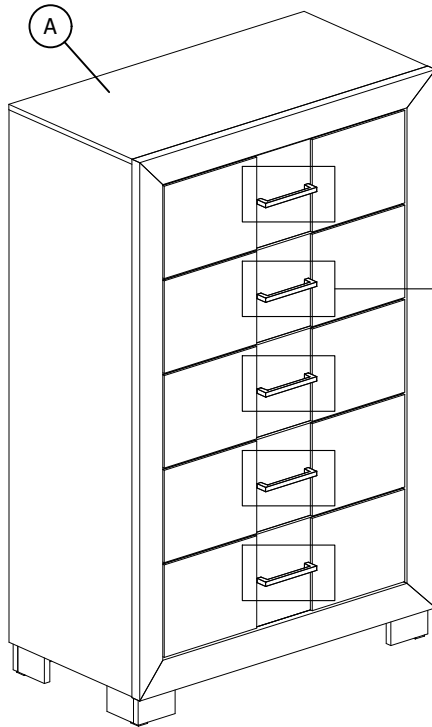

# ASSEMBLY INSTRUCTION

MODEL : OPTIMUS BRWN/BLK CH

DESCRIPTION : CHEST

Thank you for purchasing this quality product. Be sure to check all packing material carefully for small parts that may have come loose inside the carton during shipment.

PART LIST :				HARDWARE LIST :				
No.	Description	Diagram	Quantity	No.	Description	Diagram	Size	Quantity
A	CHEST		1	D	JCBC SCREW		M6 x 40MM	4
				E	SPRING WASHER		M6 x 13MM	4
B	LEG (i)		2	F	FLAT WASHER		M6 x 19MM	4
C	LEG (ii)		2	G	DOWEL		Ø8 x 30MM	4
				H	ALLEN KEY		M4	1
				I	TIPPING RESTRAINT		-	1
				<u>COMPLETED CHEST ASSEMBLY</u>				

## Step 1