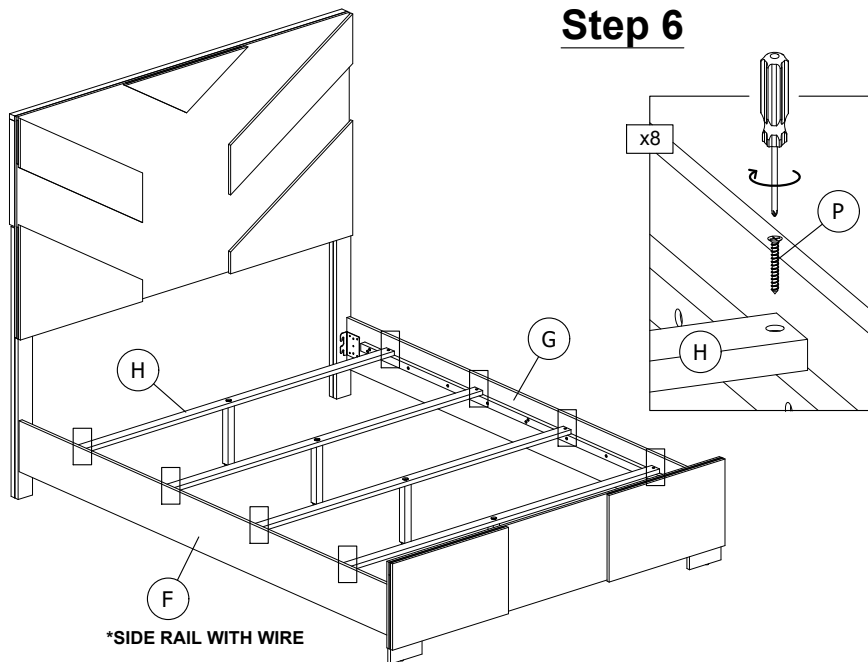

ASSEMBLY INSTRUCTION

MODEL : OPTIMUS BRWN/BLK FB W/ LED
OPTIMUS BRWN/BLK QB W/ LED

DESCRIPTION : FULL BED WITH LED
QUEEN BED WITH LED

Thank you for purchasing this quality product. Be sure to check all packing material carefully for small parts that may have come loose inside the carton during shipment.

Step 5

Step 6