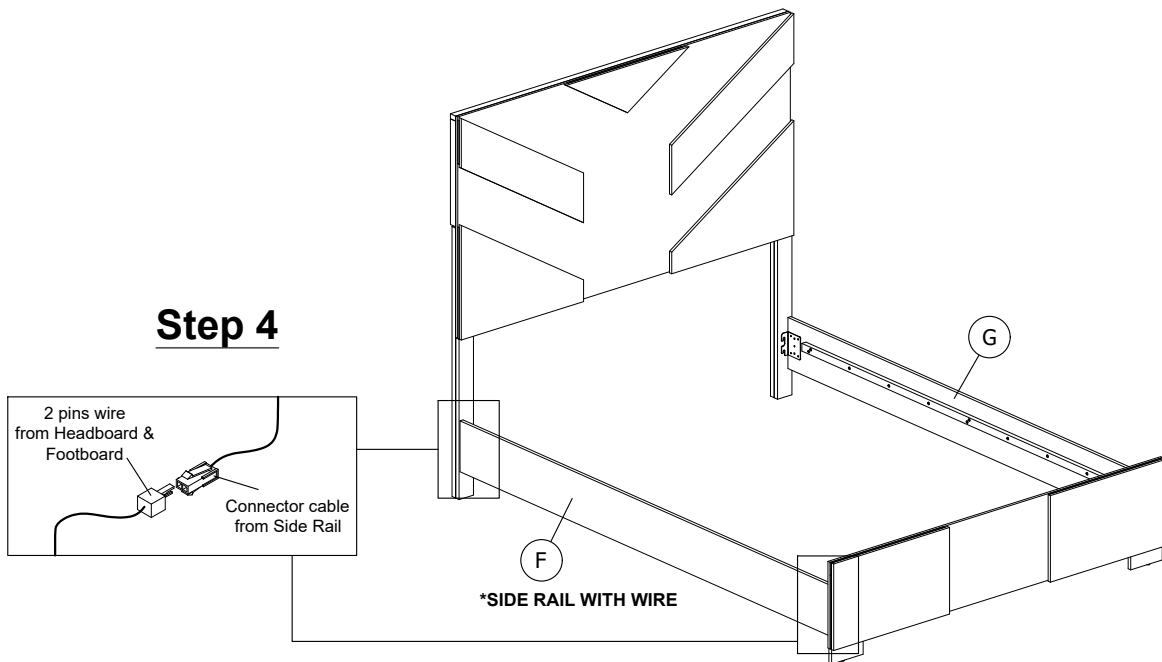

ASSEMBLY INSTRUCTION

MODEL : OPTIMUS BRWN/BLK FB W/ LED
OPTIMUS BRWN/BLK QB W/ LED

DESCRIPTION : FULL BED WITH LED
QUEEN BED WITH LED

Thank you for purchasing this quality product. Be sure to check all packing material carefully for small parts that may have come loose inside the cartons during shipment.

Step 3

Step 4