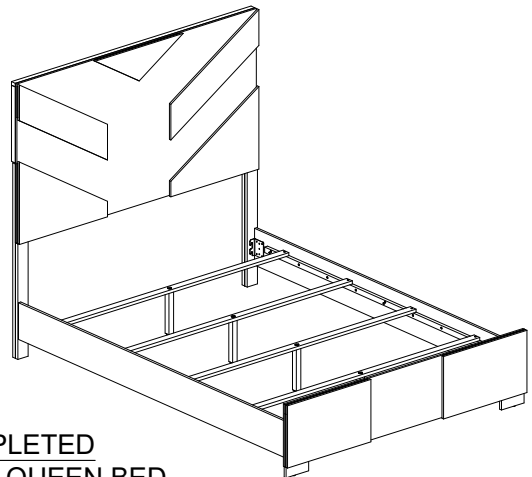

ASSEMBLY INSTRUCTION

MODEL : OPTIMUS BRWN/BLK FB W/ LED
OPTIMUS BRWN/BLK QB W/ LED

DESCRIPTION : FULL BED WITH LED
QUEEN BED WITH LED

Thank you for purchasing this quality product. Be sure to check all packing material carefully for small parts that may have come loose inside the carton during shipment.

PART LIST :

HARDWARE LIST :

No.	Description	Diagram	Quantity	No.	Description	Diagram	Size	Quantity
A	HEADBOARD		1	J	JCBB SCREW		M8 x 16MM	8
B	HEADBOARD LEG - LEFT		1	K	JCBB SCREW		M8 x 40MM	8
C	HEADBOARD LEG - RIGHT		1	L	JCBB SCREW		M8 x 35MM	4
D	FOOTBOARD		1	M	SPRING WASHER		M8 x 14MM	12
E	FOOTBOARD LEG		2	N	FLAT WASHER		M8 x 22MM	12
F	SIDE RAIL WITH WIRE		1	O	ALLEN KEY		M5	1
G	SIDE RAIL		1	P	CSK C/B SCREW		M4 x 32MM	8
H	BED SLAT		4	Q	ADAPTOR		-	1
I	SUPPORT LEG		4					

COMPLETED
FULL BED / QUEEN BED
ASSEMBLY

01 OF 05

Made In Malaysia

ASSEMBLY INSTRUCTION

MODEL : OPTIMUS BRWN/BLK FB W/ LED
OPTIMUS BRWN/BLK QB W/ LED

DESCRIPTION : FULL BED WITH LED
QUEEN BED WITH LED

Thank you for purchasing this quality product. Be sure to check all packing material carefully for small parts that may have come loose inside the carton during shipment.