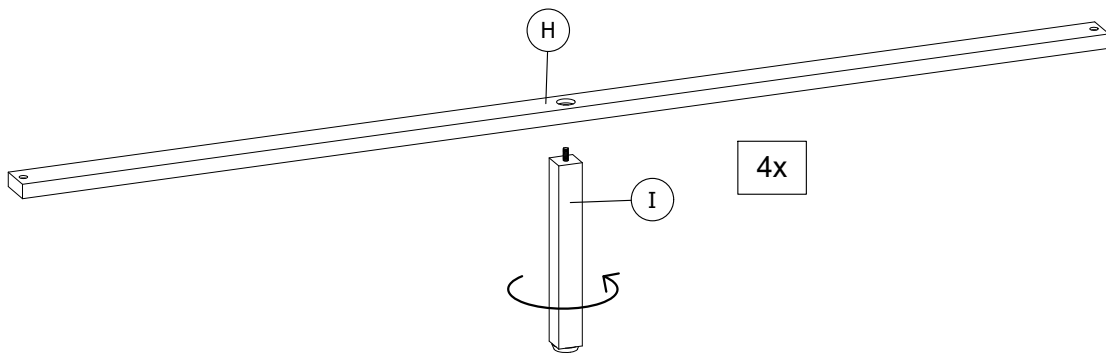

ASSEMBLY INSTRUCTION

MODEL : OPTIMUS BRWN/BLK FB W/ LED
OPTIMUS BRWN/BLK QB W/ LED

DESCRIPTION : FULL BED WITH LED
QUEEN BED WITH LED

Thank you for purchasing this quality product. Be sure to check all packing material carefully for small parts that may have come loose inside the carton during shipment.

Step 5