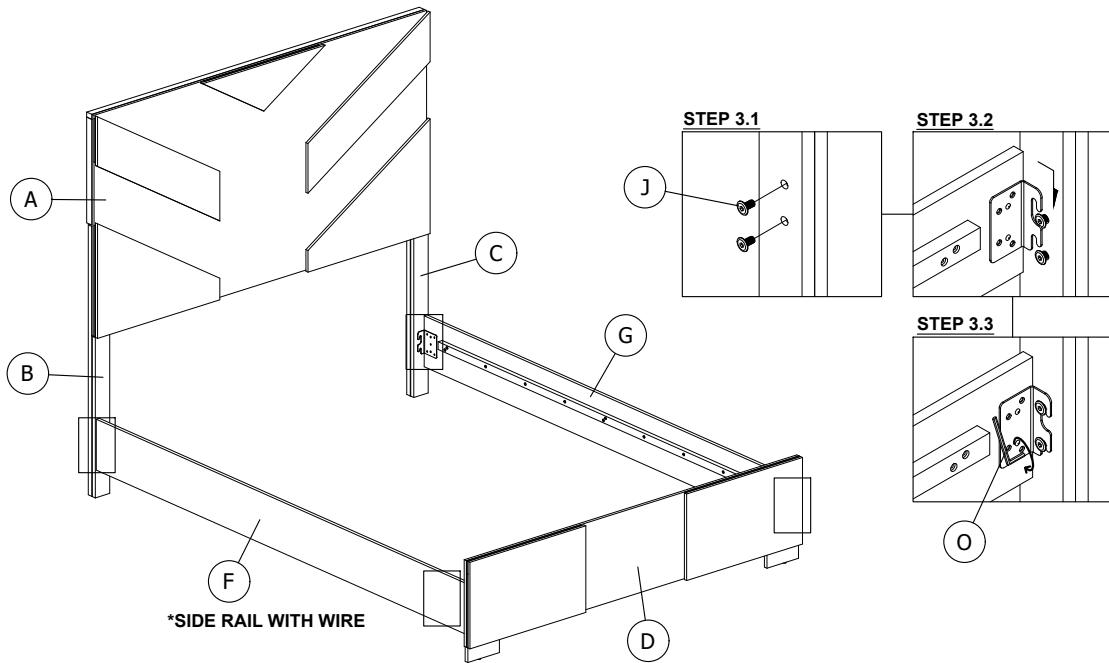

ASSEMBLY INSTRUCTION

MODEL : OPTIMUS BRWN/BLK FB W/ LED
OPTIMUS BRWN/BLK QB W/ LED

DESCRIPTION : FULL BED WITH LED
QUEEN BED WITH LED

Thank you for purchasing this quality product. Be sure to check all packing material carefully for small parts that may have come loose inside the cartons during shipment.

Step 3