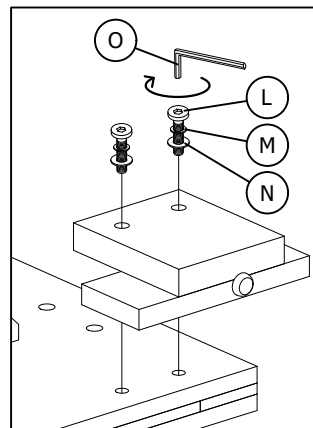

ASSEMBLY INSTRUCTION

MODEL : OPTIMUS BRWN/BLK FB W/ LED
OPTIMUS BRWN/BLK QB W/ LED

DESCRIPTION : FULL BED WITH LED
QUEEN BED WITH LED

Thank you for purchasing this quality product. Be sure to check all packing material carefully for small parts that may have come loose inside the carton during shipment.

Step 1

Step 2