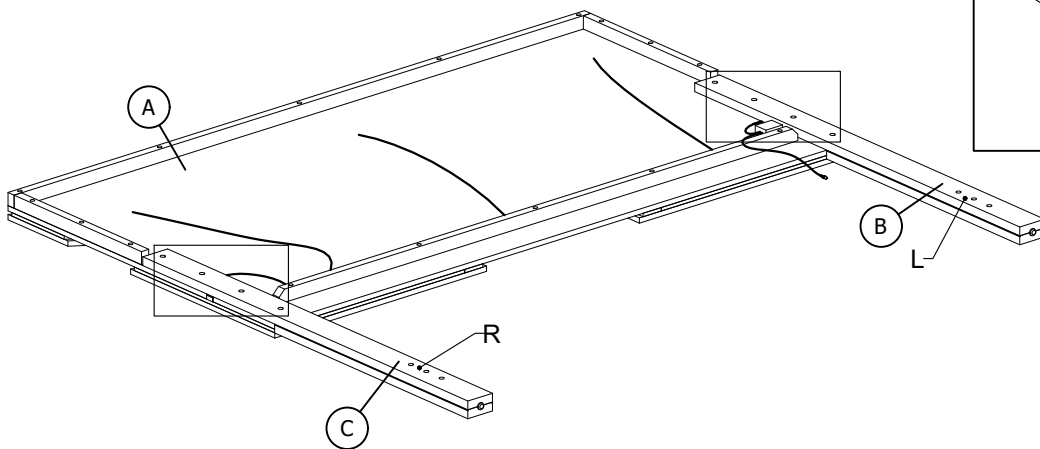

ASSEMBLY INSTRUCTION

MODEL : OPTIMUS BRWN/BLK FB W/ LED
OPTIMUS BRWN/BLK QB W/ LED

DESCRIPTION : FULL BED WITH LED
QUEEN BED WITH LED

Thank you for purchasing this quality product. Be sure to check all packing material carefully for small parts that may have come loose inside the carton during shipment.

Step 1