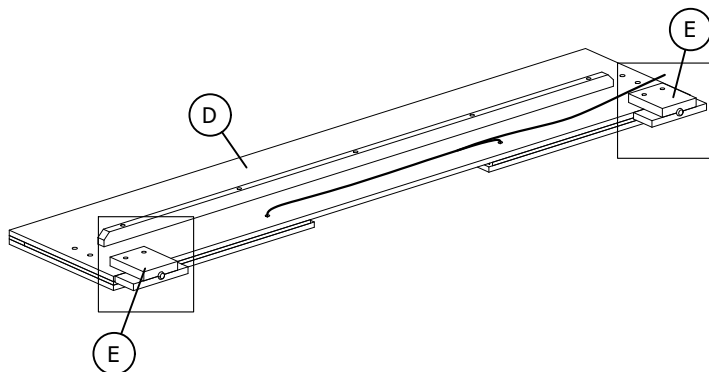

ASSEMBLY INSTRUCTION

MODEL : OPTIMUS BRWN/BLK FB W/ LED
OPTIMUS BRWN/BLK QB W/ LED

DESCRIPTION : FULL BED WITH LED
QUEEN BED WITH LED

Thank you for purchasing this quality product. Be sure to check all packing material carefully for small parts that may have come loose inside the carton during shipment.

Step 1

Step 2