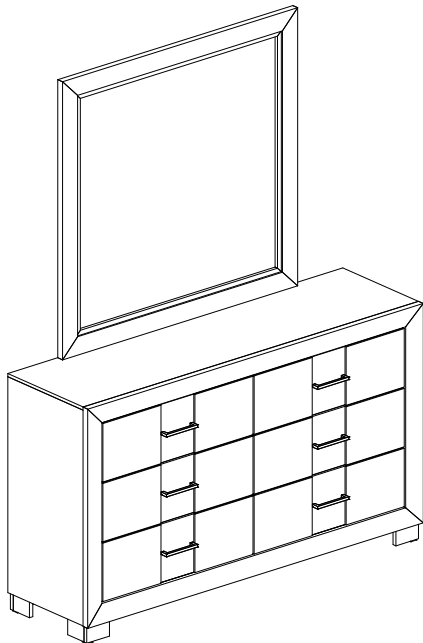

ASSEMBLY INSTRUCTION

MODEL : OPTIMUS BRWN/BLK MR

DESCRIPTION : MIRROR

Thank you for purchasing this quality product. Be sure to check all packing material carefully for small parts that may have come loose inside the carton during shipment.

PART LIST :				HARDWARE LIST :				
No.	Description	Diagram	Quantity	No.	Description	Diagram	Size	Quantity
A	DRESSER		1	D	JCBC SCREW		M6 x 40MM	8
				E	SPRING WASHER		M6 x 13MM	8
B	MIRROR SUPPORT		2	F	FLAT WASHER		M6 x 19MM	8
C	MIRROR		1	G	ALLEN KEY		M4	1

COMPLETED
MIRROR
ASSEMBLY

Step 1

ASSEMBLY INSTRUCTION

MODEL : OPTIMUS BRWN/BLK MR

DESCRIPTION : MIRROR

Thank you for purchasing this quality product. Be sure to check all packing material carefully for small parts that may have come loose inside the carton during shipment.