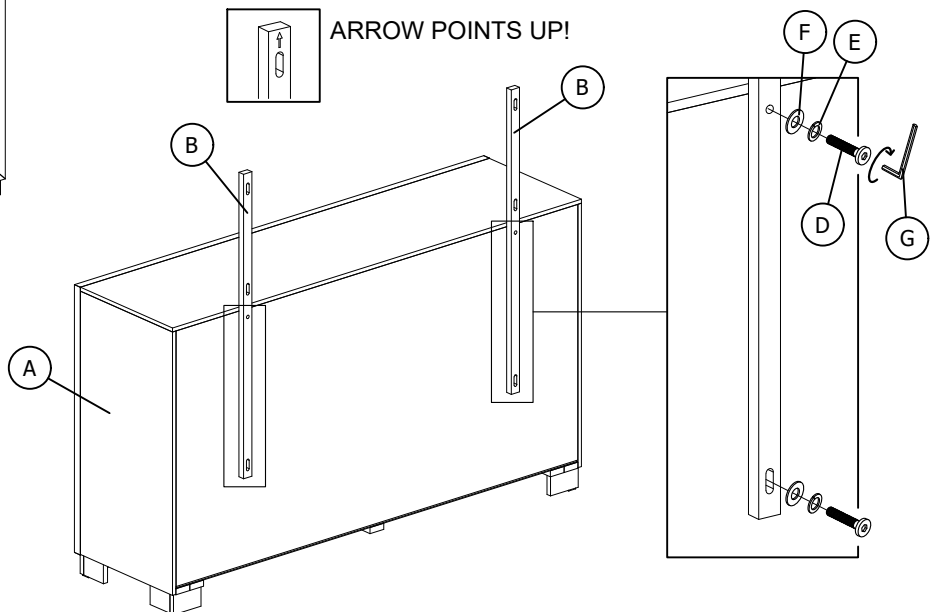

ASSEMBLY INSTRUCTION

MODEL : OPTIMUS BRWN/BLK MR

DESCRIPTION : MIRROR

Thank you for purchasing this quality product. Be sure to check all packing material carefully for small parts that may have come loose inside the carton during shipment.

PART LIST :				HARDWARE LIST :				
No.	Description	Diagram	Quantity	No.	Description	Diagram	Size	Quantity
A	DRESSER		1	D	JCBC SCREW		M6 x 40MM	8
				E	SPRING WASHER		M6 x 13MM	8
B	MIRROR SUPPORT		2	F	FLAT WASHER		M6 x 19MM	8
C	MIRROR		1	G	ALLEN KEY		M4	1

COMPLETED
MIRROR
ASSEMBLY

Step 1

ASSEMBLY INSTRUCTION

MODEL : OPTIMUS BRWN/BLK MR

DESCRIPTION : MIRROR

Thank you for purchasing this quality product. Be sure to check all packing material carefully for small parts that may have come loose inside the carton during shipment.