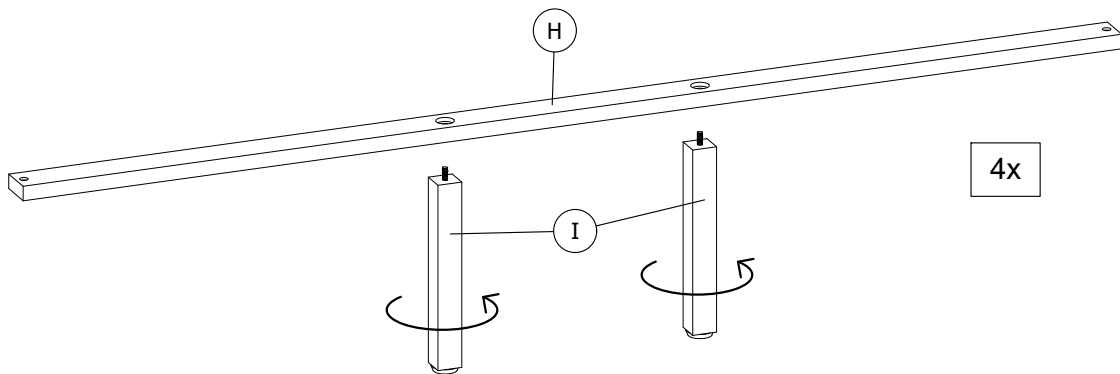

PART LIST :

HARDWARE LIST :

No.	Description	Diagram	Quantity	No.	Description	Diagram	Size	Quantity
A	HEADBOARD		1	J	JCBB SCREW		M8 x 16MM	8
B	HEADBOARD LEG - LEFT		1	K	JCBB SCREW		M8 x 40MM	8
C	HEADBOARD LEG - RIGHT		1	L	JCBB SCREW		M8 x 35MM	4
D	FOOTBOARD		1	M	SPRING WASHER		M8 x 14MM	12
E	FOOTBOARD LEG		2	N	FLAT WASHER		M8 x 22MM	12
F	SIDE RAIL WITH WIRE		1	O	ALLEN KEY		M5	1
G	SIDE RAIL		1	P	CSK C/B SCREW		M4 x 32MM	8
H	BED SLAT		4	Q	ADAPTOR		-	1
I	SUPPORT LEG		8					

Step 3

Step 4

ASSEMBLY INSTRUCTION

MODEL : OPTIMUS BRWN/BLK KB W/ LED

DESCRIPTION : KING BED WITH LED

Thank you for purchasing this quality product. Be sure to check all packing material carefully for small parts that may have come loose inside the carton during shipment.

Step 5

Step 6

*SIDE RAIL WITH WIRE

ASSEMBLY INSTRUCTION

MODEL : OPTIMUS BRWN/BLK KB W/ LED

DESCRIPTION : KING BED WITH LED

Thank you for purchasing this quality product. Be sure to check all packing material carefully for small parts that may have come loose inside the carton during shipment.