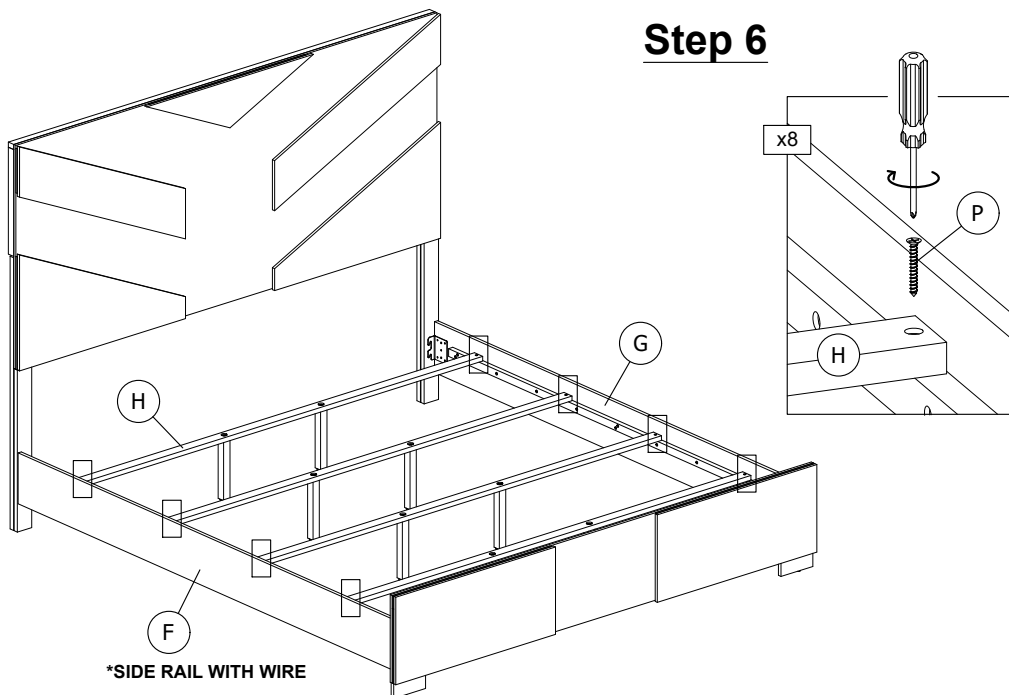

Step 3

Step 4

ASSEMBLY INSTRUCTION

MODEL : OPTIMUS BRWN/BLK KB W/ LED

DESCRIPTION : KING BED WITH LED

Thank you for purchasing this quality product. Be sure to check all packing material carefully for small parts that may have come loose inside the carton during shipment.

Step 5

Step 6

*SIDE RAIL WITH WIRE

ASSEMBLY INSTRUCTION

MODEL : OPTIMUS BRWN/BLK KB W/ LED

DESCRIPTION : KING BED WITH LED

Thank you for purchasing this quality product. Be sure to check all packing material carefully for small parts that may have come loose inside the carton during shipment.