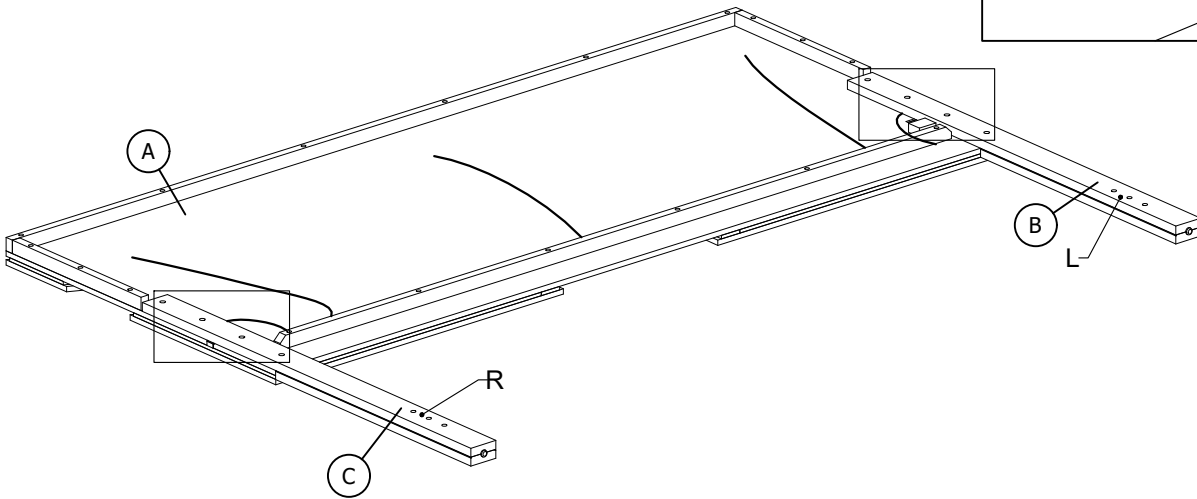

ASSEMBLY INSTRUCTION

MODEL : OPTIMUS BRWN/BLK KB W/ LED

DESCRIPTION : KING BED WITH LED

Thank you for purchasing this quality product. Be sure to check all packing material carefully for small parts that may have come loose inside the carton during shipment.

Step 1