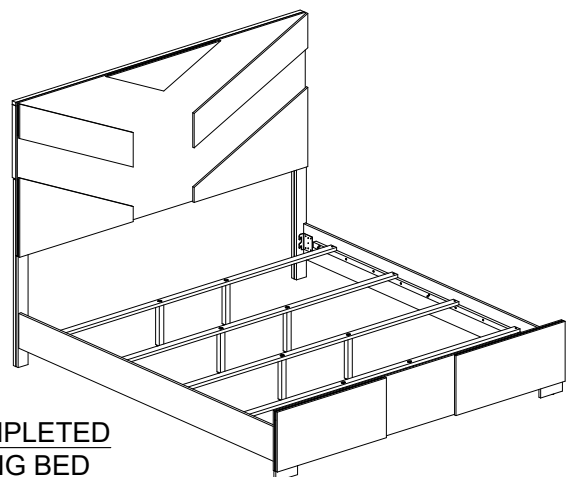

ASSEMBLY INSTRUCTION

MODEL : OPTIMUS BRWN/BLK KB W/ LED

DESCRIPTION : KING BED WITH LED

Thank you for purchasing this quality product. Be sure to check all packing material carefully for small parts that may have come loose inside the carton during shipment.

PART LIST :

HARDWARE LIST :

No.	Description	Diagram	Quantity	No.	Description	Diagram	Size	Quantity
A	HEADBOARD		1	J	JCBB SCREW		M8 x 16MM	8
B	HEADBOARD LEG - LEFT		1	K	JCBB SCREW		M8 x 40MM	8
C	HEADBOARD LEG - RIGHT		1	L	JCBB SCREW		M8 x 35MM	4
D	FOOTBOARD		1	M	SPRING WASHER		M8 x 14MM	12
E	FOOTBOARD LEG		2	N	FLAT WASHER		M8 x 22MM	12
F	SIDE RAIL WITH WIRE		1	O	ALLEN KEY		M5	1
G	SIDE RAIL		1	P	CSK C/B SCREW		M4 x 32MM	8
H	BED SLAT		4	Q	ADAPTOR		-	1
I	SUPPORT LEG		8					

**COMPLETED
KING BED
ASSEMBLY**

ASSEMBLY INSTRUCTION

MODEL : OPTIMUS BRWN/BLK KB W/ LED

DESCRIPTION : KING BED WITH LED

Thank you for purchasing this quality product. Be sure to check all packing material carefully for small parts that may have come loose inside the carton during shipment.

Step 1

Step 2

ASSEMBLY INSTRUCTION

MODEL : OPTIMUS BRWN/BLK KB W/ LED

DESCRIPTION : KING BED WITH LED

Thank you for purchasing this quality product. Be sure to check all packing material carefully for small parts that may have come loose inside the carton during shipment.