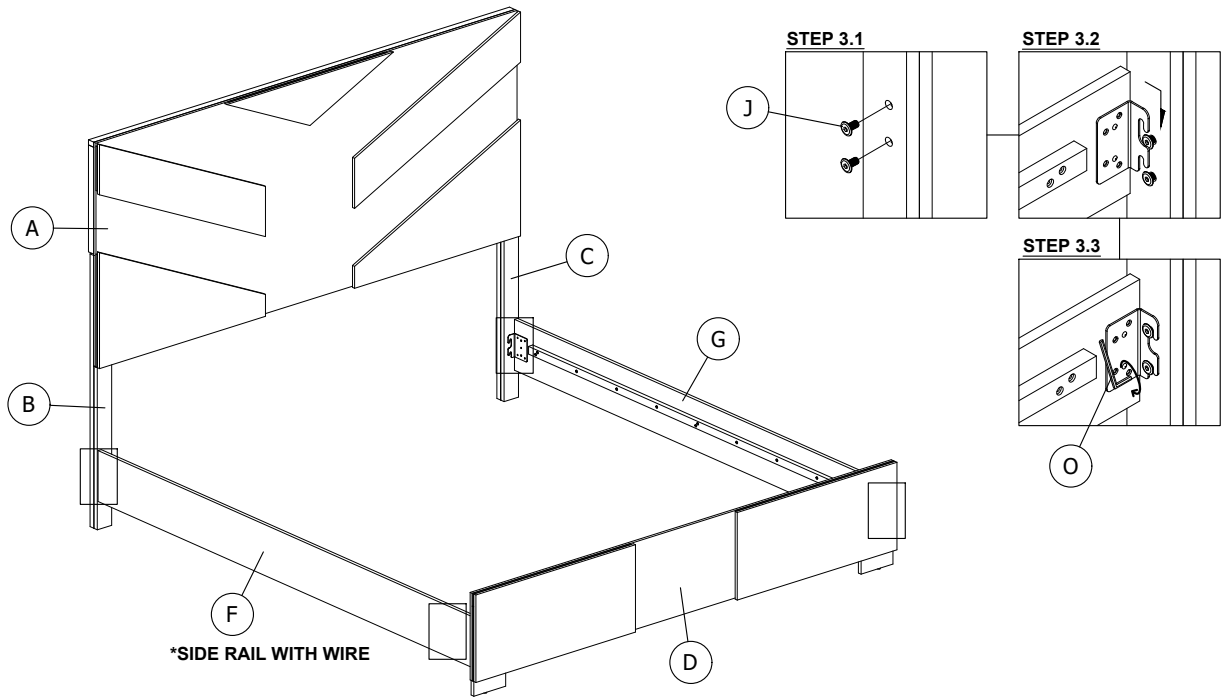

ASSEMBLY INSTRUCTION

MODEL : OPTIMUS BRWN/BLK KB W/ LED

DESCRIPTION : KING BED WITH LED

Thank you for purchasing this quality product. Be sure to check all packing material carefully for small parts that may have come loose inside the carton during shipment.

Step 3