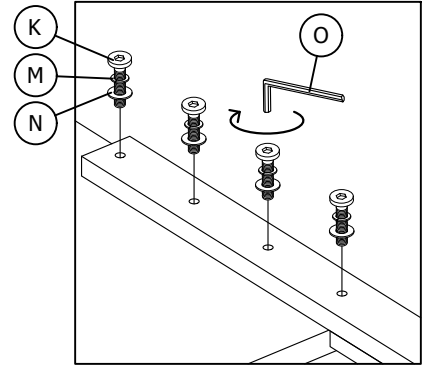

PART LIST :

HARDWARE LIST :

No.	Description	Diagram	Quantity	No.	Description	Diagram	Size	Quantity
A	HEADBOARD		1	J	JCBB SCREW		M8 x 16MM	8
B	HEADBOARD LEG - LEFT		1	K	JCBB SCREW		M8 x 40MM	8
C	HEADBOARD LEG - RIGHT		1	L	JCBB SCREW		M8 x 35MM	4
D	FOOTBOARD		1	M	SPRING WASHER		M8 x 14MM	12
E	FOOTBOARD LEG		2	N	FLAT WASHER		M8 x 22MM	12
F	SIDE RAIL WITH WIRE		1	O	ALLEN KEY		M5	1
G	SIDE RAIL		1	P	CSK C/B SCREW		M4 x 32MM	8
H	BED SLAT		4	Q	ADAPTOR		-	1
I	SUPPORT LEG		8					

**COMPLETED
KING BED
ASSEMBLY**

ASSEMBLY INSTRUCTION

MODEL : OPTIMUS BRWN/BLK KB W/ LED

DESCRIPTION : KING BED WITH LED

Thank you for purchasing this quality product. Be sure to check all packing material carefully for small parts that may have come loose inside the carton during shipment.

Step 1

Step 2

ASSEMBLY INSTRUCTION

MODEL : OPTIMUS BRWN/BLK KB W/ LED

DESCRIPTION : KING BED WITH LED

Thank you for purchasing this quality product. Be sure to check all packing material carefully for small parts that may have come loose inside the carton during shipment.