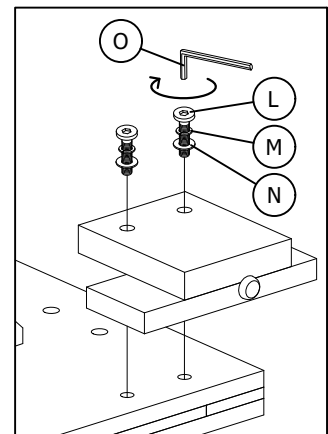

ASSEMBLY INSTRUCTION

MODEL : OPTIMUS BRWN/BLK KB W/ LED

DESCRIPTION : KING BED WITH LED

Thank you for purchasing this quality product. Be sure to check all packing material carefully for small parts that may have come loose inside the carton during shipment.

Step 1

Step 2