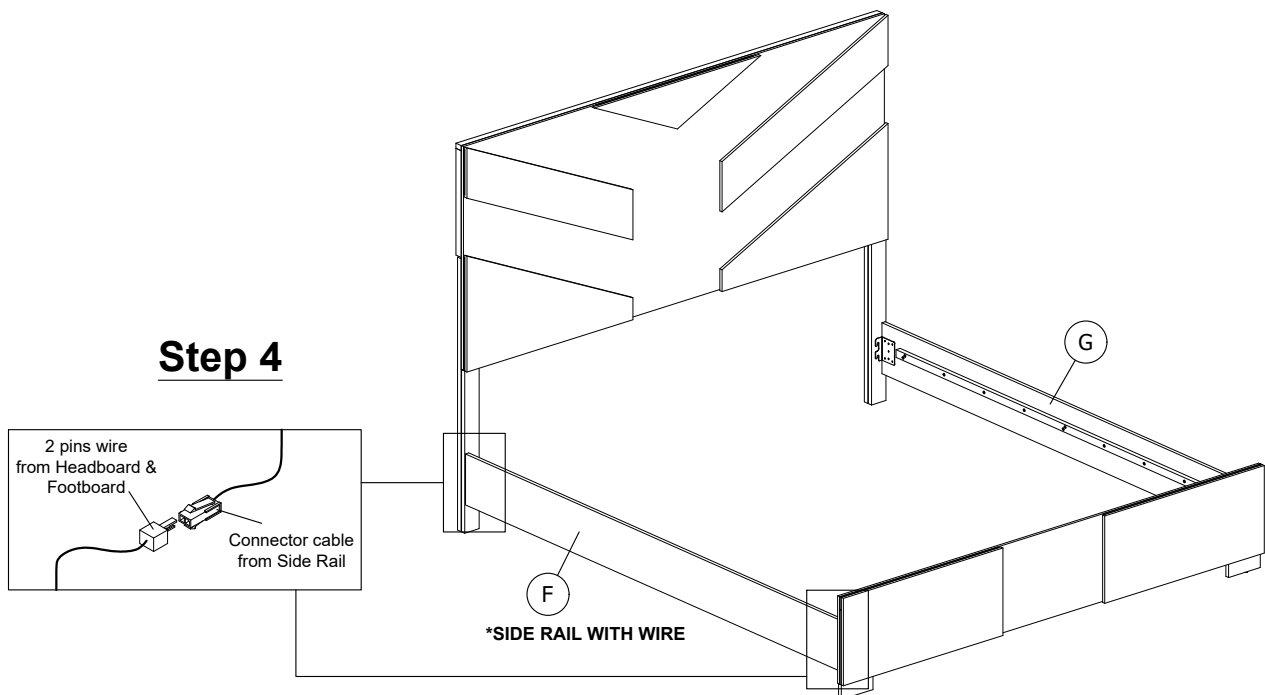

Step 1

Step 2

ASSEMBLY INSTRUCTION

MODEL : OPTIMUS BRWN/BLK KB W/ LED

DESCRIPTION : KING BED WITH LED

Thank you for purchasing this quality product. Be sure to check all packing material carefully for small parts that may have come loose inside the carton during shipment.

Step 3

Step 4

ASSEMBLY INSTRUCTION

MODEL : OPTIMUS BRWN/BLK KB W/ LED

DESCRIPTION : KING BED WITH LED

Thank you for purchasing this quality product. Be sure to check all packing material carefully for small parts that may have come loose inside the carton during shipment.