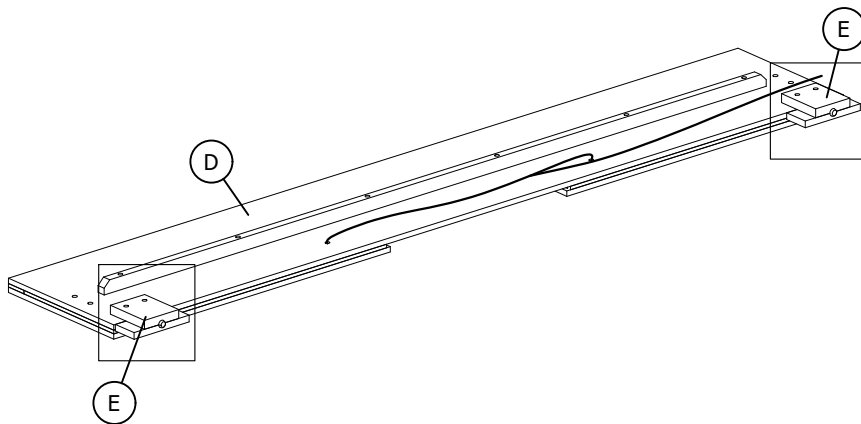

ASSEMBLY INSTRUCTION

MODEL : OPTIMUS BRWN/BLK KB W/ LED

DESCRIPTION : KING BED WITH LED

Thank you for purchasing this quality product. Be sure to check all packing material carefully for small parts that may have come loose inside the carton during shipment.

Step 1

Step 2