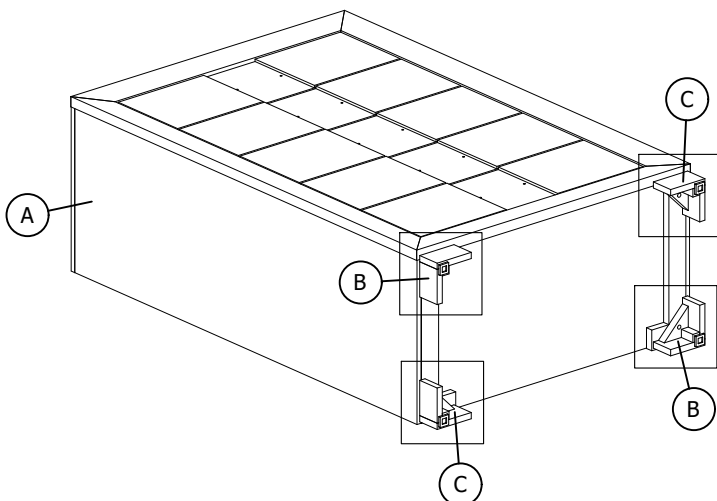

ASSEMBLY INSTRUCTION

MODEL : OPTIMUS BRWN/BLK CH

DESCRIPTION : CHEST

Thank you for purchasing this quality product. Be sure to check all packing material carefully for small parts that may have come loose inside the carton during shipment.

PART LIST :

HARDWARE LIST :

No.	Description	Diagram	Quantity	No.	Description	Diagram	Size	Quantity
A	CHEST		1	D	JCBC SCREW		M6 x 40MM	4
				E	SPRING WASHER		M6 x 13MM	4
B	LEG (i)		2	F	FLAT WASHER		M6 x 19MM	4
C	LEG (ii)		2	G	DOWEL		Ø8 x 30MM	4
<u>COMPLETED CHEST ASSEMBLY</u>				H	ALLEN KEY		M4	1
				I	TIPPING RESTRAINT		-	1

Step 1