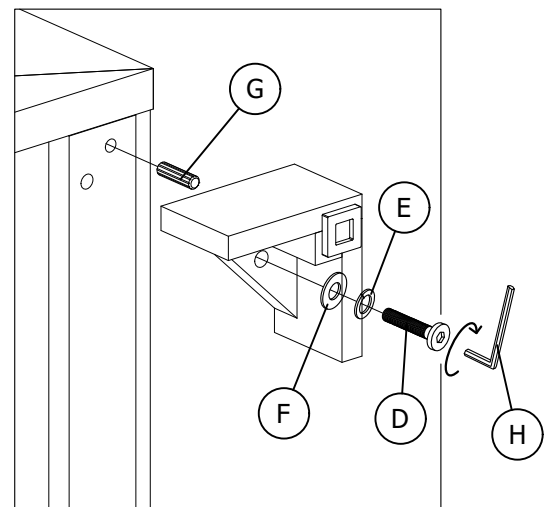

ASSEMBLY INSTRUCTION

MODEL : OPTIMUS BRWN/BLK CH

DESCRIPTION : CHEST

Thank you for purchasing this quality product. Be sure to check all packing material carefully for small parts that may have come loose inside the carton during shipment.

PART LIST :

HARDWARE LIST :

No.	Description	Diagram	Quantity	No.	Description	Diagram	Size	Quantity
A	CHEST		1	D	JCBC SCREW		M6 x 40MM	4
				E	SPRING WASHER		M6 x 13MM	4
B	LEG (i)		2	F	FLAT WASHER		M6 x 19MM	4
C	LEG (ii)		2	G	DOWEL		Ø8 x 30MM	4
<u>COMPLETED CHEST ASSEMBLY</u>				H	ALLEN KEY		M4	1
				I	TIPPING RESTRAINT		-	1

Step 1