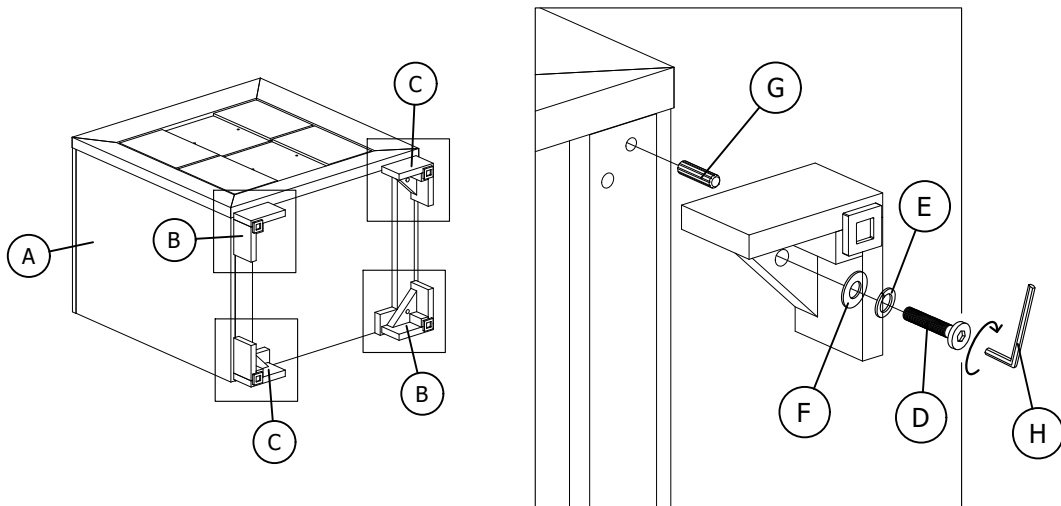

Step 1

01 OF 02

Made In Malaysia