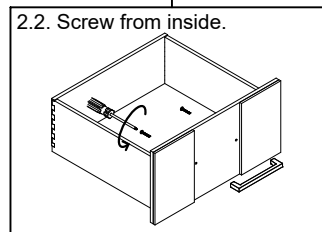

ASSEMBLY INSTRUCTION

MODEL : OPTIMUS BRWN/BLK NS

DESCRIPTION : NIGHTSTAND

Thank you for purchasing this quality product. Be sure to check all packing material carefully for small parts that may have come loose inside the carton during shipment.

Step 2

02 OF 02

Made In Malaysia