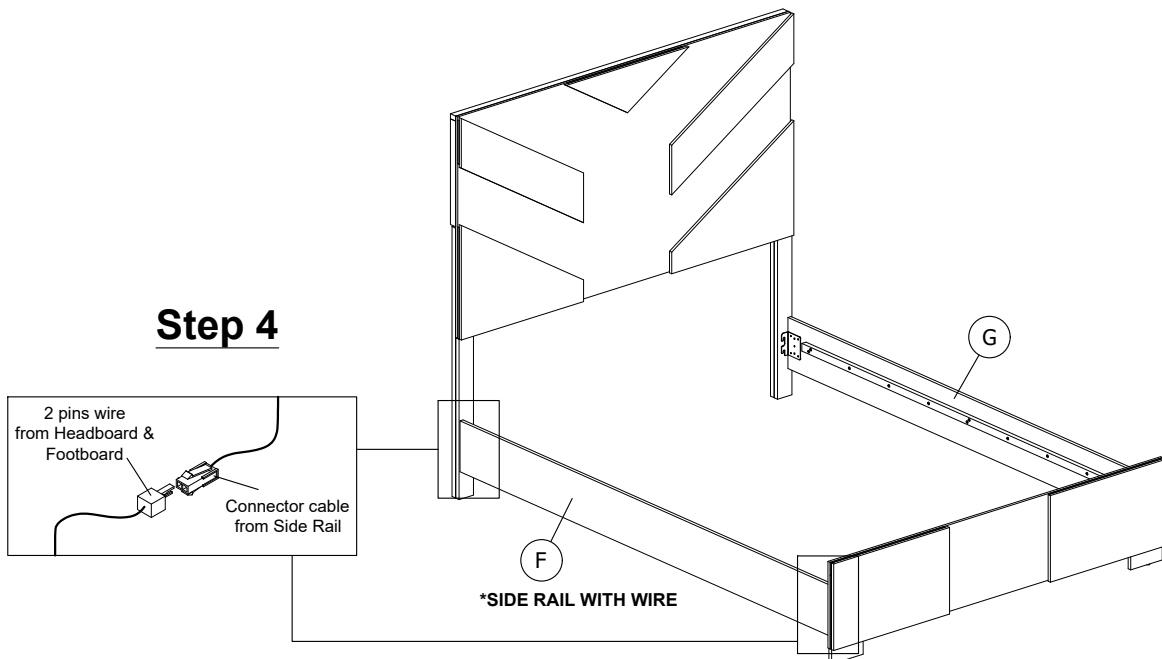

ASSEMBLY INSTRUCTION

MODEL : OPTIMUS BRWN/BLK FB W/ LED
OPTIMUS BRWN/BLK QB W/ LED

DESCRIPTION : FULL BED WITH LED
QUEEN BED WITH LED

Thank you for purchasing this quality product. Be sure to check all packing material carefully for small parts that may have come loose inside the carbon during shipment.

Step 3

Step 4