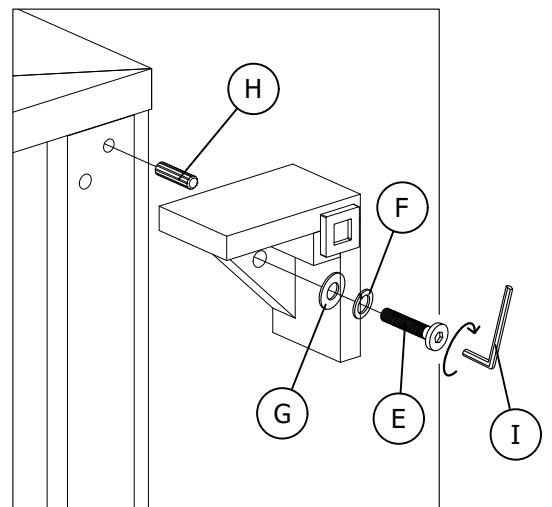

ASSEMBLY INSTRUCTION

MODEL : OPTIMUS BRWN/BLK DR

DESCRIPTION : DRESSER

Thank you for purchasing this quality product. Be sure to check all packing material carefully for small parts that may have come loose inside the carton during shipment.

PART LIST :				HARDWARE LIST :				
No.	Description	Diagram	Quantity	No.	Description	Diagram	Size	Quantity
A	DRESSER		1	E	JCBC SCREW		M6 x 40MM	4
				F	SPRING WASHER		M6 x 13MM	4
B	LEG (i)		2	G	FLAT WASHER		M6 x 19MM	4
C	LEG (ii)		2	H	DOWEL		Ø8 x 30MM	4
D	SUPPORT CENTER LEG		1	I	ALLEN KEY		M4	1
				J	TIPPING RESTRAINT		-	1

Step 1