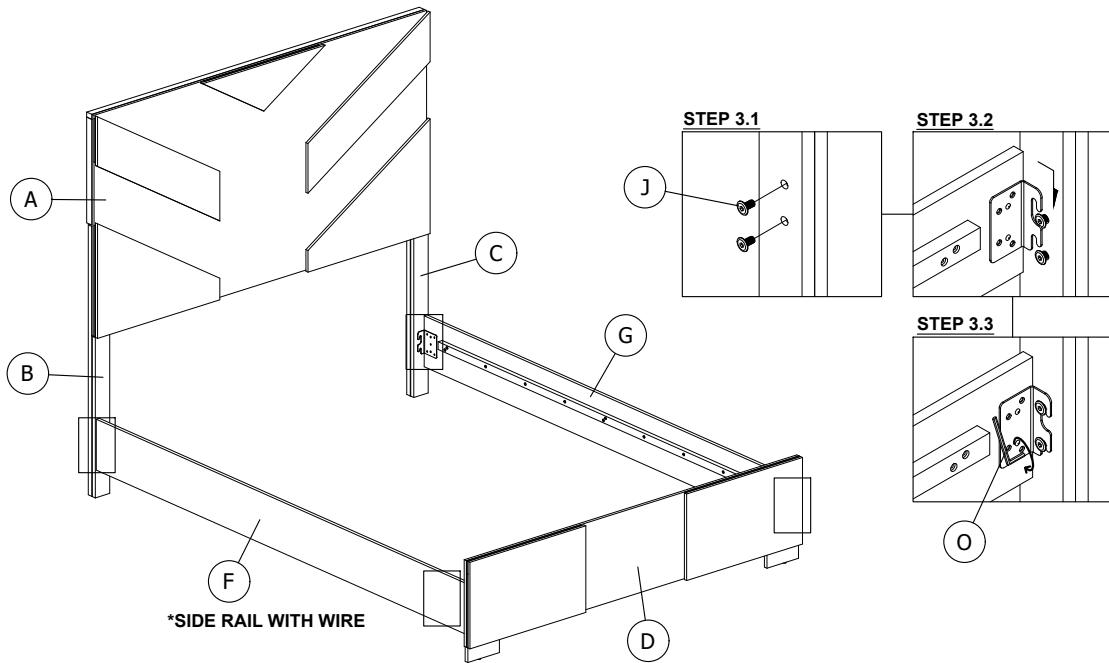

ASSEMBLY INSTRUCTION

MODEL : OPTIMUS BRWN/BLK FB W/ LED
OPTIMUS BRWN/BLK QB W/ LED

DESCRIPTION : FULL BED WITH LED
QUEEN BED WITH LED

Thank you for purchasing this quality product. Be sure to check all packing material carefully for small parts that may have come loose inside the carbon during shipment.

Step 3