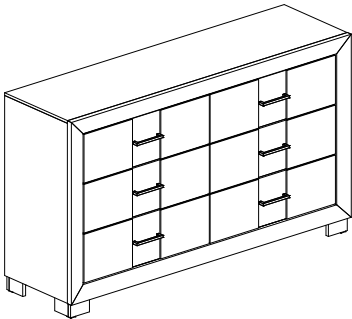

ASSEMBLY INSTRUCTION

MODEL : OPTIMUS BRWN/BLK DR

DESCRIPTION : DRESSER

Thank you for purchasing this quality product. Be sure to check all packing material carefully for small parts that may have come loose inside the carton during shipment.

PART LIST :				HARDWARE LIST :				
No.	Description	Diagram	Quantity	No.	Description	Diagram	Size	Quantity
A	DRESSER		1	E	JCBC SCREW		M6 x 40MM	4
				F	SPRING WASHER		M6 x 13MM	4
B	LEG (i)		2	G	FLAT WASHER		M6 x 19MM	4
C	LEG (ii)		2	H	DOWEL		Ø8 x 30MM	4
D	SUPPORT CENTER LEG		1	I	ALLEN KEY		M4	1
				J	TIPPING RESTRAINT		-	1

COMPLETED
DRESSER
ASSEMBLY