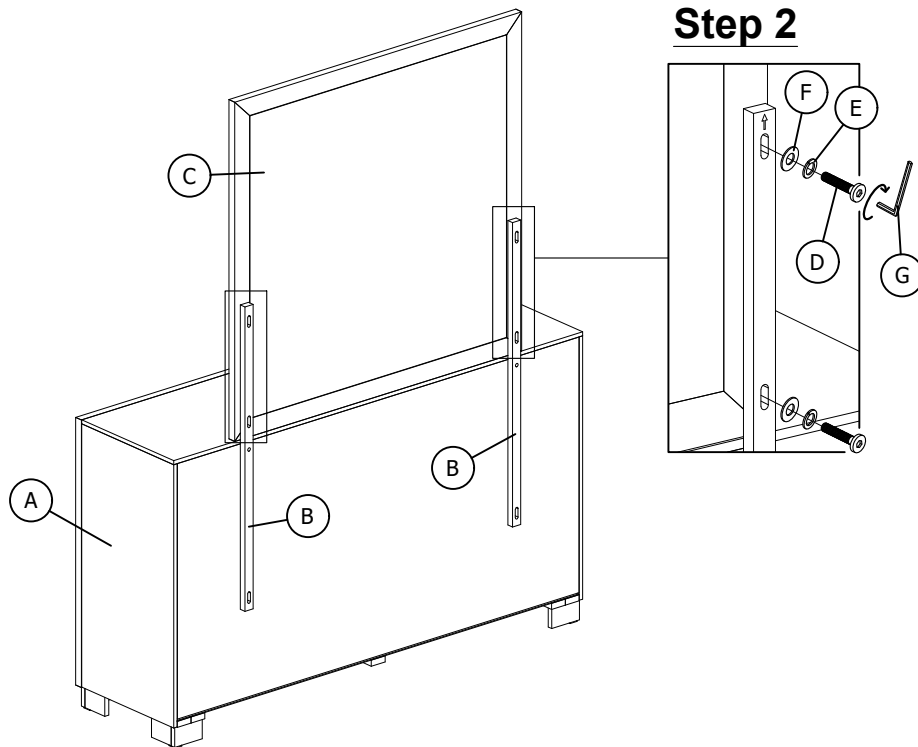

PART LIST :				HARDWARE LIST :				
No.	Description	Diagram	Quantity	No.	Description	Diagram	Size	Quantity
A	DRESSER		1	D	JCBC SCREW		M6 x 40MM	8
				E	SPRING WASHER		M6 x 13MM	8
B	MIRROR SUPPORT		2	F	FLAT WASHER		M6 x 19MM	8
C	MIRROR		1	G	ALLEN KEY		M4	1

COMPLETED MIRROR ASSEMBLY

Step 1

ASSEMBLY INSTRUCTION

MODEL : OPTIMUS BRWN/BLK MR

DESCRIPTION : MIRROR

Thank you for purchasing this quality product. Be sure to check all packing material carefully for small parts that may have come loose inside the carton during shipment.