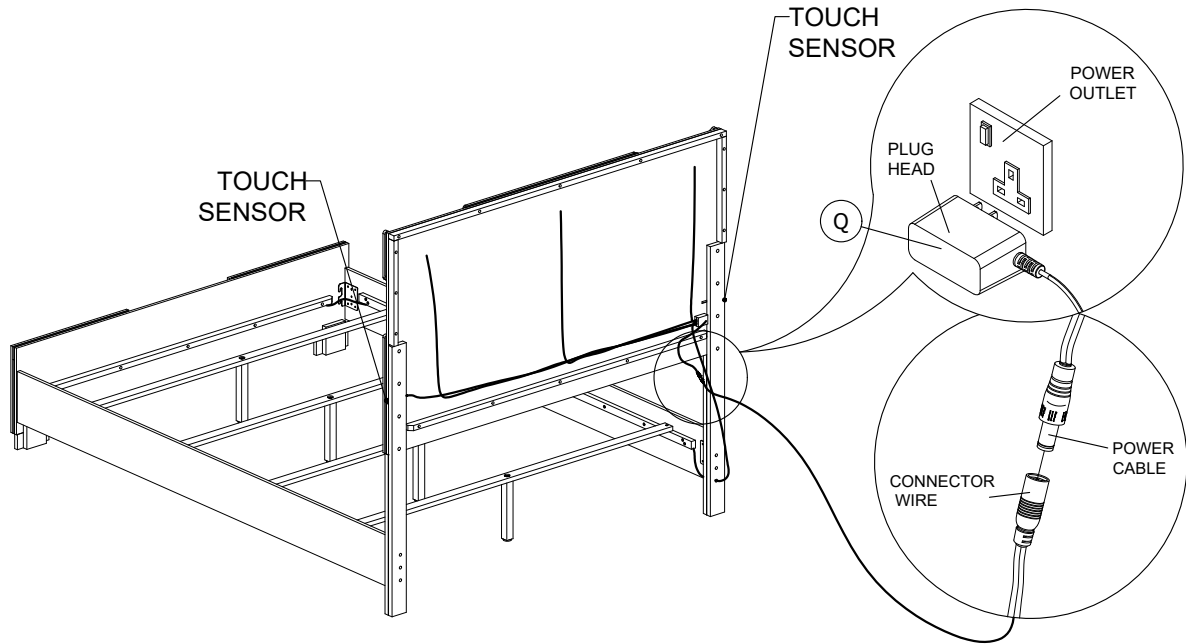

ASSEMBLY INSTRUCTION

MODEL : OPTIMUS BRWN/BLK FB W/ LED
OPTIMUS BRWN/BLK QB W/ LED

DESCRIPTION : FULL BED WITH LED
QUEEN BED WITH LED

Thank you for purchasing this quality product. Be sure to check all packing material carefully for small parts that may have come loose inside the carton during shipment.

Step 7