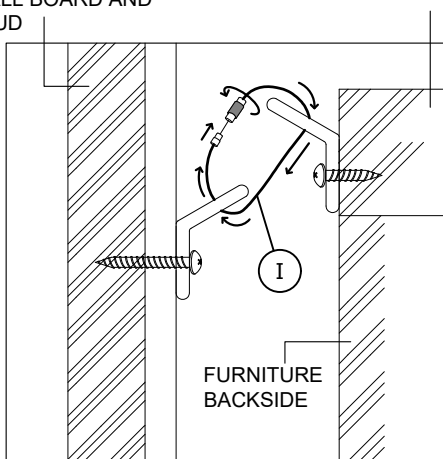

PART LIST :

HARDWARE LIST :

No.	Description	Diagram	Quantity	No.	Description	Diagram	Size	Quantity
A	CHEST		1	D	JCBC SCREW		M6 x 40MM	4
				E	SPRING WASHER		M6 x 13MM	4
B	LEG (i)		2	F	FLAT WASHER		M6 x 19MM	4
C	LEG (ii)		2	G	DOWEL		Ø8 x 30MM	4
 <p style="text-align: center;"><u>COMPLETED CHEST ASSEMBLY</u></p>				H	ALLEN KEY		M4	1
				I	TIPPING RESTRAINT		-	1

Step 2

2.1. Unscrew from outside.

2.2. Screw from inside.

Step 3

WALL BOARD AND
STUD

FURNITURE TOP

FURNITURE
BACKSIDE

02 OF 02