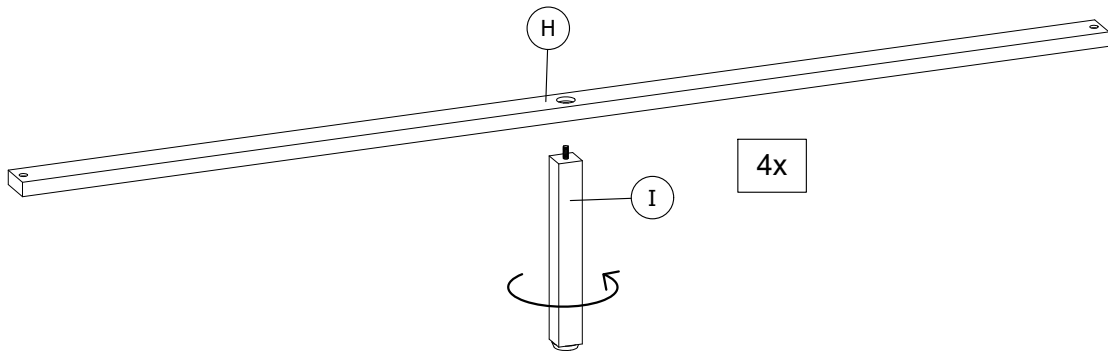

Step 3

Step 4

ASSEMBLY INSTRUCTION

MODEL : OPTIMUS BRWN/BLK FB W/ LED
OPTIMUS BRWN/BLK QB W/ LED

DESCRIPTION : FULL BED WITH LED
QUEEN BED WITH LED

Thank you for purchasing this quality product. Be sure to check all packing material carefully for small parts that may have come loose inside the carton during shipment.

Step 5

Step 6

*SIDE RAIL WITH WIRE

ASSEMBLY INSTRUCTION

MODEL : OPTIMUS BRWN/BLK FB W/ LED
OPTIMUS BRWN/BLK QB W/ LED

DESCRIPTION : FULL BED WITH LED
QUEEN BED WITH LED

Thank you for purchasing this quality product. Be sure to check all packing material carefully for small parts that may have come loose inside the carton during shipment.