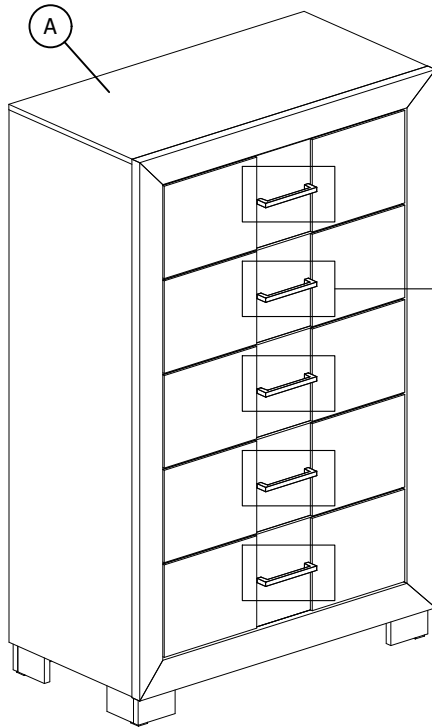

ASSEMBLY INSTRUCTION

MODEL : OPTIMUS BRWN/BLK CH

DESCRIPTION : CHEST

Thank you for purchasing this quality product. Be sure to check all packing material carefully for small parts that may have come loose inside the carton during shipment.

Step 2

2.1. Unscrew from outside.

2.2. Screw from inside.