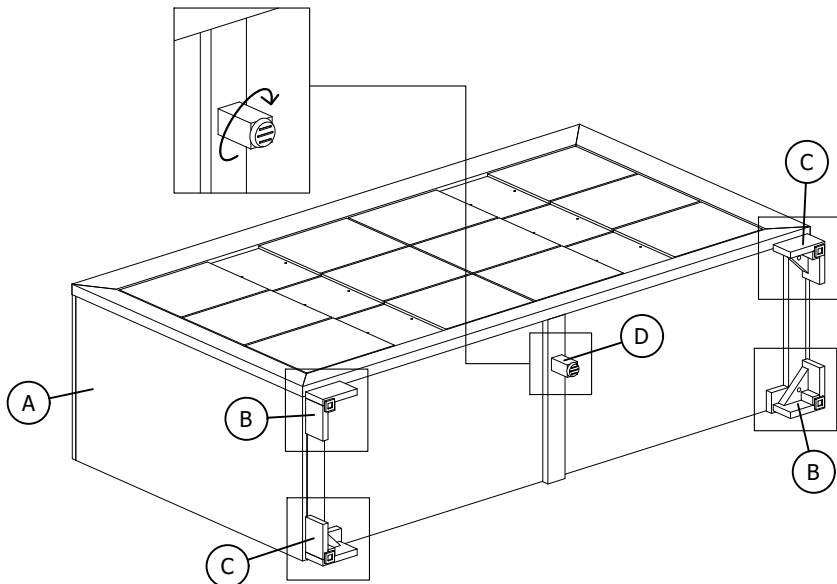

ASSEMBLY INSTRUCTION

MODEL : OPTIMUS BRWN/BLK DR

DESCRIPTION : DRESSER

Thank you for purchasing this quality product. Be sure to check all packing material carefully for small parts that may have come loose inside the carton during shipment.

PART LIST :				HARDWARE LIST :				
No.	Description	Diagram	Quantity	No.	Description	Diagram	Size	Quantity
A	DRESSER		1	E	JCBC SCREW		M6 x 40MM	4
				F	SPRING WASHER		M6 x 13MM	4
B	LEG (i)		2	G	FLAT WASHER		M6 x 19MM	4
C	LEG (ii)		2	H	DOWEL		Ø8 x 30MM	4
D	SUPPORT CENTER LEG		1	I	ALLEN KEY		M4	1
				J	TIPPING RESTRAINT		-	1

Step 1