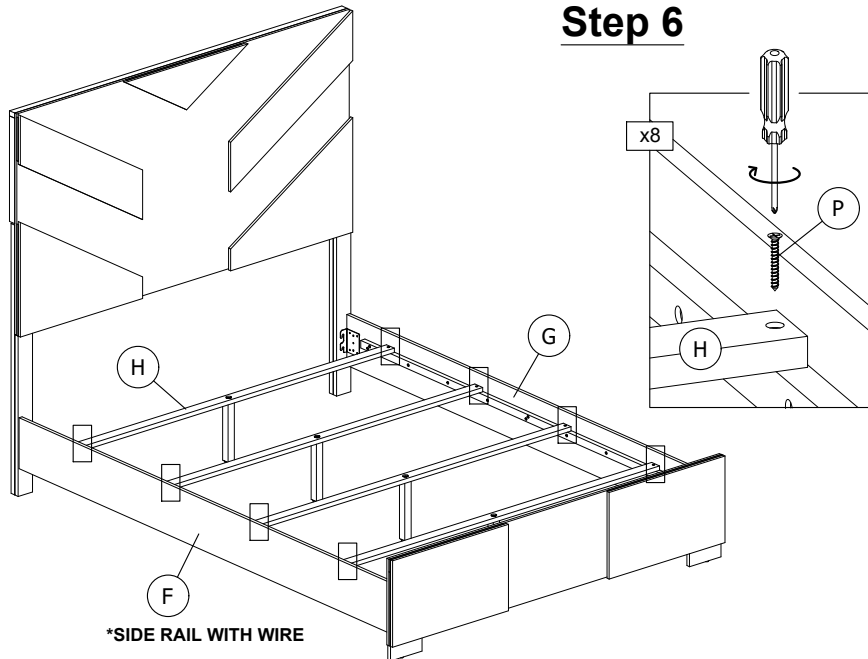

Step 5

Step 6

*SIDE RAIL WITH WIRE

ASSEMBLY INSTRUCTION

MODEL : OPTIMUS BRWN/BLK FB W/ LED
OPTIMUS BRWN/BLK QB W/ LED

DESCRIPTION : FULL BED WITH LED
QUEEN BED WITH LED

Thank you for purchasing this quality product. Be sure to check all packing material carefully for small parts that may have come loose inside the carton during shipment.