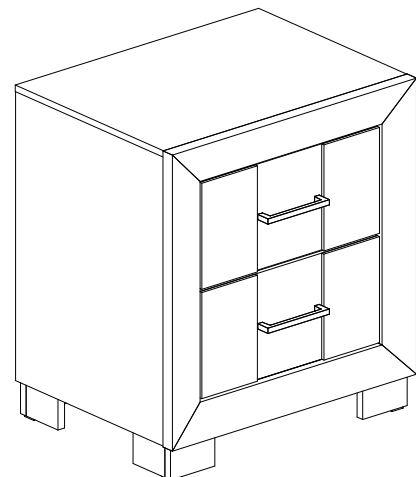

ASSEMBLY INSTRUCTION

MODEL : OPTIMUS BRWN/BLK NS

DESCRIPTION : NIGHTSTAND

Thank you for purchasing this quality product. Be sure to check all packing material carefully for small parts that may have come loose inside the carton during shipment.

Step 2

02 OF 02

Made In Malaysia