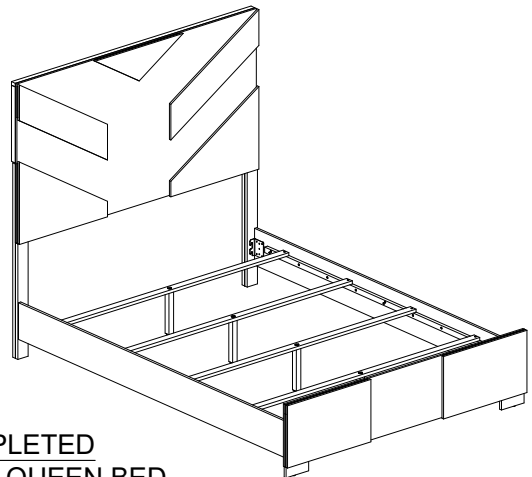

ASSEMBLY INSTRUCTION

MODEL : OPTIMUS BRWN/BLK FB W/ LED
OPTIMUS BRWN/BLK QB W/ LED

DESCRIPTION : FULL BED WITH LED
QUEEN BED WITH LED

Thank you for purchasing this quality product. Be sure to check all packing material carefully for small parts that may have come loose inside the carton during shipment.

PART LIST :

HARDWARE LIST :

No.	Description	Diagram	Quantity	No.	Description	Diagram	Size	Quantity
A	HEADBOARD		1	J	JCBB SCREW		M8 x 16MM	8
B	HEADBOARD LEG - LEFT		1	K	JCBB SCREW		M8 x 40MM	8
C	HEADBOARD LEG - RIGHT		1	L	JCBB SCREW		M8 x 35MM	4
D	FOOTBOARD		1	M	SPRING WASHER		M8 x 14MM	12
E	FOOTBOARD LEG		2	N	FLAT WASHER		M8 x 22MM	12
F	SIDE RAIL WITH WIRE		1	O	ALLEN KEY		M5	1
G	SIDE RAIL		1	P	CSK C/B SCREW		M4 x 32MM	8
H	BED SLAT		4	Q	ADAPTOR		-	1
I	SUPPORT LEG		4					