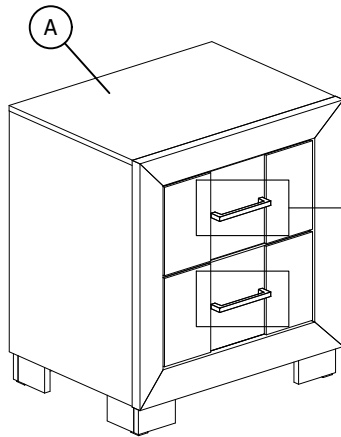

ASSEMBLY INSTRUCTION

MODEL : OPTIMUS BRWN/BLK NS

DESCRIPTION : NIGHTSTAND

Thank you for purchasing this quality product. Be sure to check all packing material carefully for small parts that may have come loose inside the carton during shipment.

Step 2

02 OF 02

Made In Malaysia