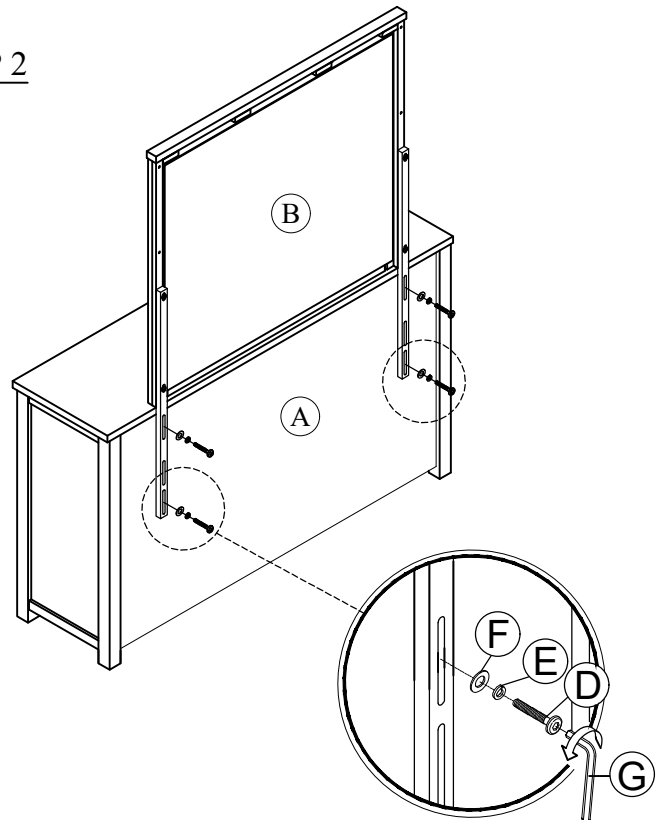

# ASSEMBLY INSTRUCTION

Model : AVA-BEIGE-MR

Description : MIRROR

Thank you for purchasing this quality product. Be sure to check all packing material carefully for small parts that may have come loose inside the carton during shipment.

PART LIST :

HARDWARE LIST :

No.	Description	Diagram	Quantity	No.	Description	Diagram	Size	Quantity
A	DRESSER		1	D	JCBC SCREW		M6 X 35mm	8
B	MIRROR		1	E	SPRING WASHER		Ø1/4" x 13mm	8
C	MIRROR SUPPORT		2	F	FLAT WASHER		Ø1/4" x 20mm	8
				G	ALLEN KEY		M4 X 65mm	1

COMPLETED  
MIRROR  
ASSEMBLY

STEP 2

STEP 1