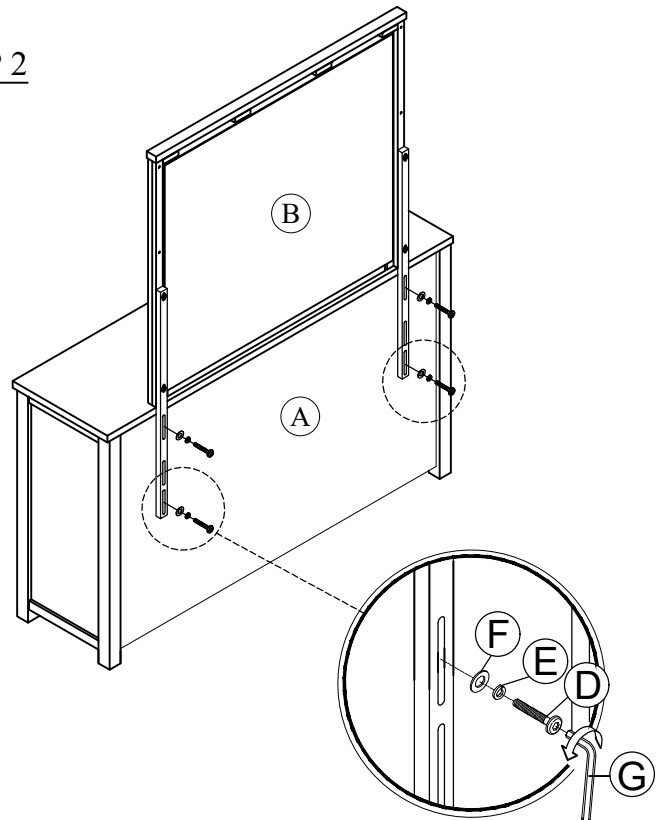

ASSEMBLY INSTRUCTION

Model : AVA-BEIGE-MR

Description : MIRROR

Thank you for purchasing this quality product. Be sure to check all packing material carefully for small parts that may have come loose inside the carton during shipment.

PART LIST :

HARDWARE LIST :

No.	Description	Diagram	Quantity	No.	Description	Diagram	Size	Quantity
A	DRESSER		1	D	JCBC SCREW		M6 X 35mm	8
B	MIRROR		1	E	SPRING WASHER		Ø1/4" x 13mm	8
C	MIRROR SUPPORT		2	F	FLAT WASHER		Ø1/4" x 20mm	8
				G	ALLEN KEY		M4 X 65mm	1

COMPLETED
MIRROR
ASSEMBLY

STEP 2

STEP 1