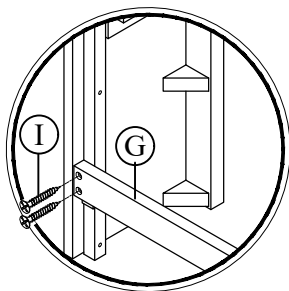

ASSEMBLY INSTRUCTION

Model : AVA-BEIGE-KB

Description : KING BED

Thank you for purchasing this quality product. Be sure to check all packing material carefully for small parts that may have come loose inside the carton during shipment.

PART LIST :				HARDWARE LIST :				
No.	Description	Diagram	Quantity	No.	Description	Diagram	Size	Quantity
A	HEADBOARD PANEL		1	I	CSK SCREW		M4 x 32mm	16
B	FOOTBOARD PANEL		1	J	JCBC SCREW		M6 x 35mm	8
C	HEADBOARD LEG (L&R)		2	K	SPRING WASHER		Ø1/4" x 13mm	8
D	SLAT 4 HOLES		4	L	FLAT WASHER		Ø1/4" x 20mm	8
E	SLAT SUPPORT		8	M	ALLEN KEY		M4 x 100mm	1
F	HEADBOARD SUPPORT LEG (FRONT)		1	N	ALLEN KEY		M5 x 65mm	1
G	HEADBOARD SUPPORT LEG (REAR)		1	O	DC ADAPTER L.E.D		-	1
H	SIDE RAIL		2	P	DC ADAPTER SPEAKER		-	1

COMPLETED
KING BED
ASSEMBLY

ASSEMBLY INSTRUCTION

Model : AVA-BEIGE-KB

Description : KING BED

Thank you for purchasing this quality product. Be sure to check all packing material carefully for small parts that may have come loose inside the carton during shipment.

STEP 1

STEP 2

STEP 3

ASSEMBLY INSTRUCTION

Model : AVA-BEIGE-KB

Description : KING BED

Thank you for purchasing this quality product. Be sure to check all packing material carefully for small parts that may have come loose inside the carton during shipment.