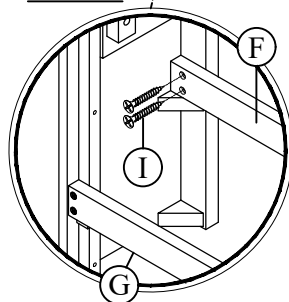

ASSEMBLY INSTRUCTION

Model : AVA-BEIGE-KB

Description : KING BED

Thank you for purchasing this quality product. Be sure to check all packing material carefully for small parts that may have come loose inside the carton during shipment.

STEP 1

STEP 2

STEP 3