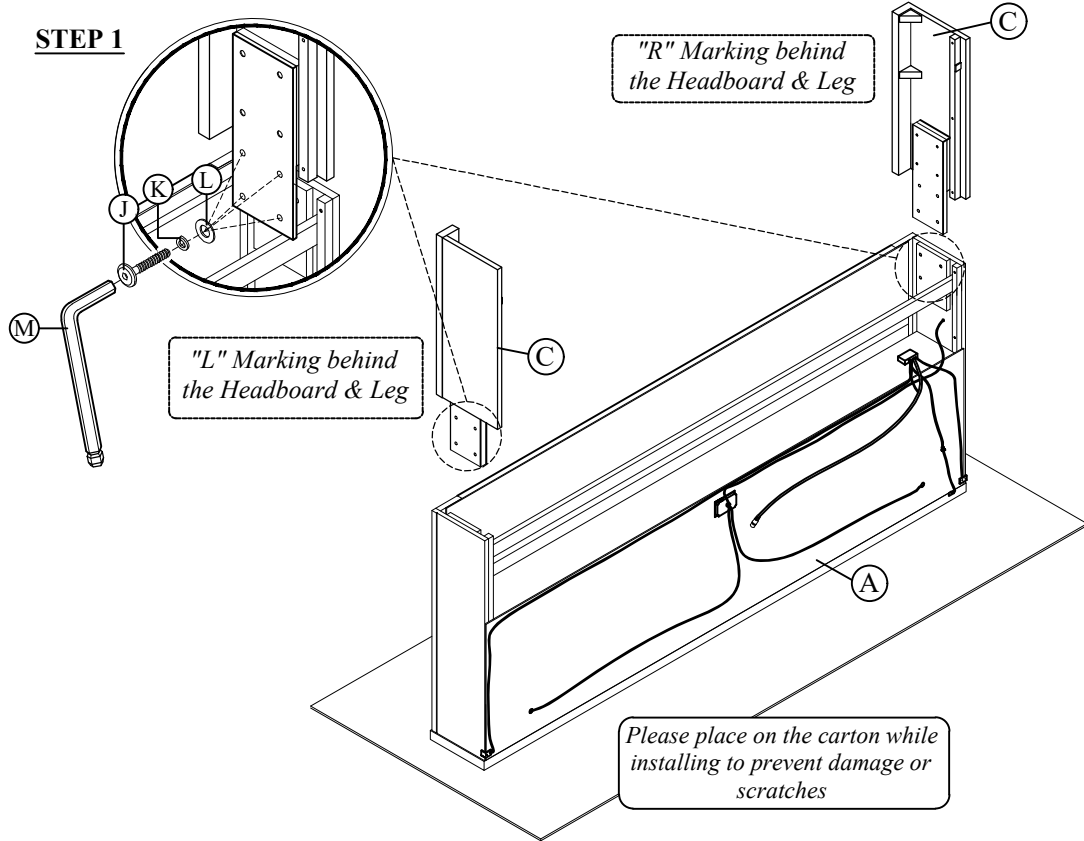

PART LIST :				HARDWARE LIST :				
No.	Description	Diagram	Quantity	No.	Description	Diagram	Size	Quantity
A	HEADBOARD PANEL		1	I	CSK SCREW		M4 x 32mm	16
B	FOOTBOARD PANEL		1	J	JCBC SCREW		M6 x 35mm	8
C	HEADBOARD LEG (L&R)		2	K	SPRING WASHER		Ø1/4" x 13mm	8
D	SLAT 4 HOLES		4	L	FLAT WASHER		Ø1/4" x 20mm	8
E	SLAT SUPPORT		8	M	ALLEN KEY		M4 x 100mm	1
F	HEADBOARD SUPPORT LEG (FRONT)		1	N	ALLEN KEY		M5 x 65mm	1
G	HEADBOARD SUPPORT LEG (REAR)		1	O	DC ADAPTER L.E.D		-	1
H	SIDE RAIL		2	P	DC ADAPTER SPEAKER		-	1

COMPLETED
KING BED
ASSEMBLY

ASSEMBLY INSTRUCTION

Model : AVA-BEIGE-KB

Description : KING BED

Thank you for purchasing this quality product. Be sure to check all packing material carefully for small parts that may have come loose inside the carton during shipment.

STEP 1

STEP 2

STEP 3

ASSEMBLY INSTRUCTION

Model : AVA-BEIGE-KB

Description : KING BED

Thank you for purchasing this quality product. Be sure to check all packing material carefully for small parts that may have come loose inside the carton during shipment.