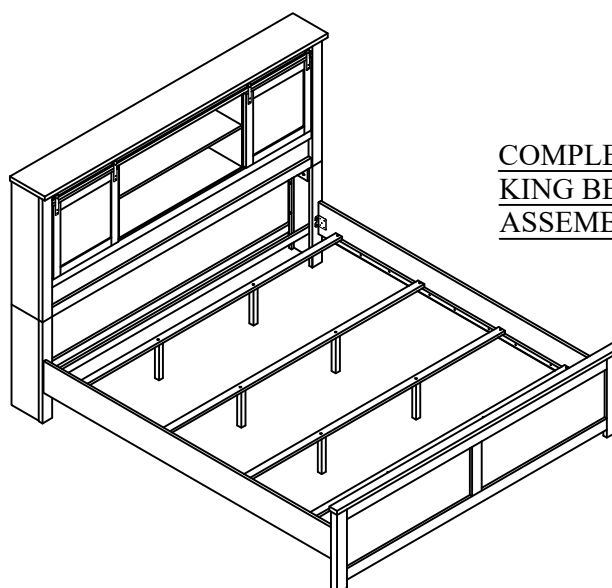

ASSEMBLY INSTRUCTION

Model : AVA-BEIGE-KB

Description : KING BED

Thank you for purchasing this quality product. Be sure to check all packing material carefully for small parts that may have come loose inside the carton during shipment.

PART LIST :				HARDWARE LIST :				
No.	Description	Diagram	Quantity	No.	Description	Diagram	Size	Quantity
A	HEADBOARD PANEL		1	I	CSK SCREW		M4 x 32mm	16
B	FOOTBOARD PANEL		1	J	JCBC SCREW		M6 x 35mm	8
C	HEADBOARD LEG (L&R)		2	K	SPRING WASHER		Ø1/4" x 13mm	8
D	SLAT 4 HOLES		4	L	FLAT WASHER		Ø1/4" x 20mm	8
E	SLAT SUPPORT		8	M	ALLEN KEY		M4 x 100mm	1
F	HEADBOARD SUPPORT LEG (FRONT)		1	N	ALLEN KEY		M5 x 65mm	1
G	HEADBOARD SUPPORT LEG (REAR)		1	O	DC ADAPTER L.E.D		-	1
H	SIDE RAIL		2	P	DC ADAPTER SPEAKER		-	1

COMPLETED
KING BED
ASSEMBLY

ASSEMBLY INSTRUCTION

Model : AVA-BEIGE-KB

Description : KING BED

Thank you for purchasing this quality product. Be sure to check all packing material carefully for small parts that may have come loose inside the carton during shipment.

STEP 1

STEP 2

STEP 3

ASSEMBLY INSTRUCTION

Model : AVA-BEIGE-KB

Description : KING BED

Thank you for purchasing this quality product. Be sure to check all packing material carefully for small parts that may have come loose inside the carton during shipment.