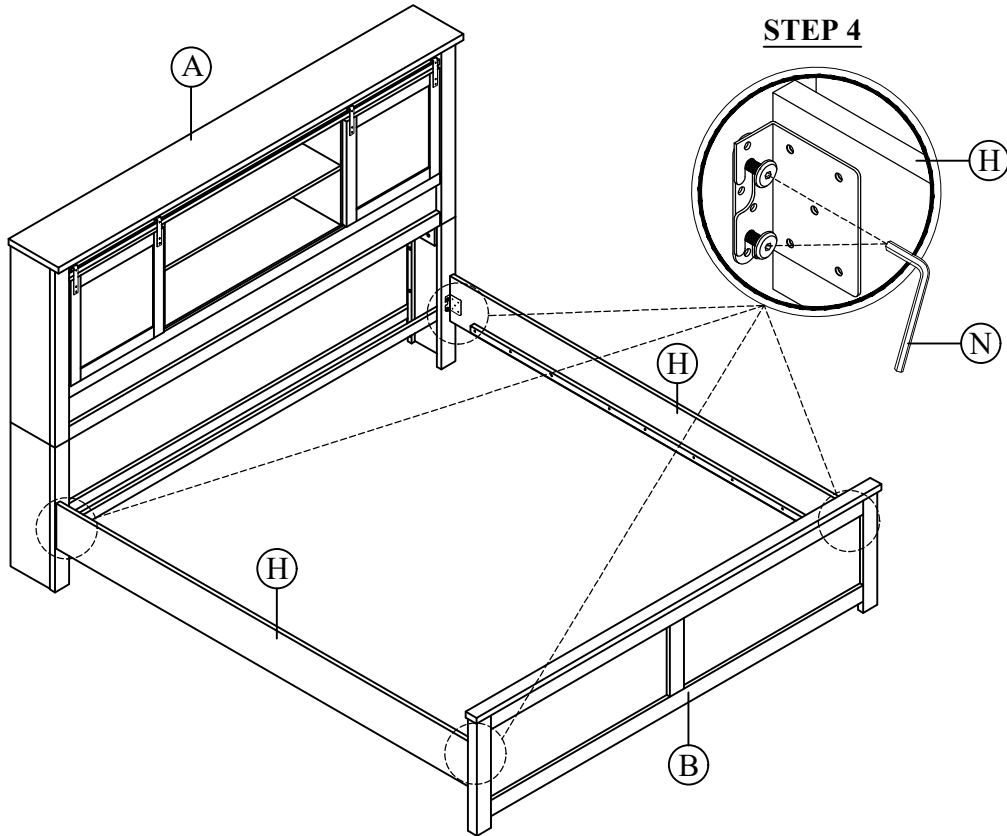

PART LIST :				HARDWARE LIST :				
No.	Description	Diagram	Quantity	No.	Description	Diagram	Size	Quantity
A	HEADBOARD PANEL		1	I	CSK SCREW		M4 x 32mm	16
B	FOOTBOARD PANEL		1	J	JCBC SCREW		M6 x 35mm	8
C	HEADBOARD LEG (L&R)		2	K	SPRING WASHER		Ø1/4" x 13mm	8
D	SLAT 4 HOLES		4	L	FLAT WASHER		Ø1/4" x 20mm	8
E	SLAT SUPPORT		8	M	ALLEN KEY		M4 x 100mm	1
F	HEADBOARD SUPPORT LEG (FRONT)		1	N	ALLEN KEY		M5 x 65mm	1
G	HEADBOARD SUPPORT LEG (REAR)		1	O	DC ADAPTER L.E.D		-	1
H	SIDE RAIL		2	P	DC ADAPTER SPEAKER		-	1

STEP 1

STEP 2

STEP 3

ASSEMBLY INSTRUCTION

Model : AVA-BEIGE-KB

Description : KING BED

Thank you for purchasing this quality product. Be sure to check all packing material carefully for small parts that may have come loose inside the carton during shipment.

ASSEMBLY INSTRUCTION

Model : AVA-BEIGE-KB

Description : KING BED

Thank you for purchasing this quality product. Be sure to check all packing material carefully for small parts that may have come loose inside the carton during shipment.