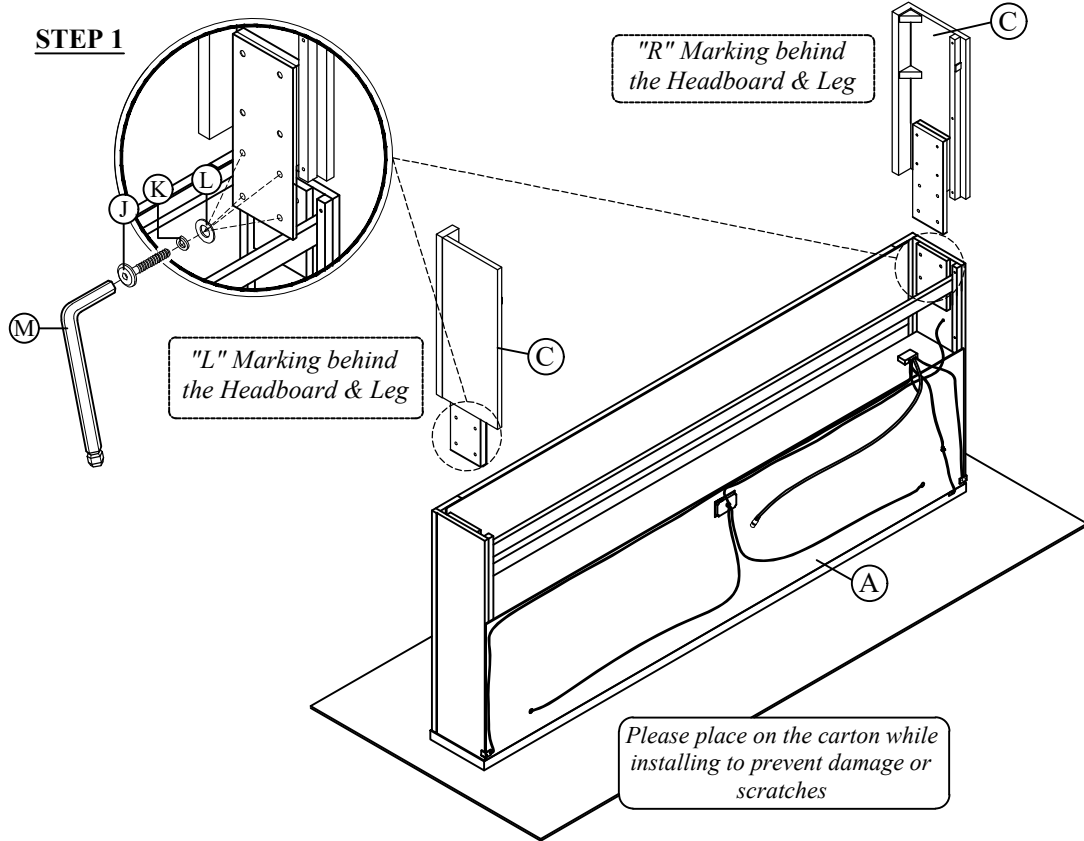

PART LIST :				HARDWARE LIST :				
No.	Description	Diagram	Quantity	No.	Description	Diagram	Size	Quantity
A	HEADBOARD PANEL		1	I	CSK SCREW		M4 x 32mm	16
B	FOOTBOARD PANEL		1	J	JCBC SCREW		M6 x 35mm	8
C	HEADBOARD LEG (L&R)		2	K	SPRING WASHER		Ø1/4" x 13mm	8
D	SLAT 3 HOLES		4	L	FLAT WASHER		Ø1/4" x 20mm	8
E	SLAT SUPPORT		4	M	ALLEN KEY		M4 x 100mm	1
F	HEADBOARD SUPPORT LEG (FRONT)		1	N	ALLEN KEY		M5 x 65mm	1
G	HEADBOARD SUPPORT LEG (REAR)		1	O	DC ADAPTER L.E.D		-	1
H	SIDE RAIL		2	P	DC ADAPTER SPEAKER		-	1

COMPLETED  
FULL BED / QUEEN BED  
ASSEMBLY

# ASSEMBLY INSTRUCTION

Model : AVA-BEIGE-FB / QB

Description : FULL BED /  
QUEEN BED

Thank you for purchasing this quality product. Be sure to check all packing material carefully for small parts that may have come loose inside the carton during shipment.

## STEP 1