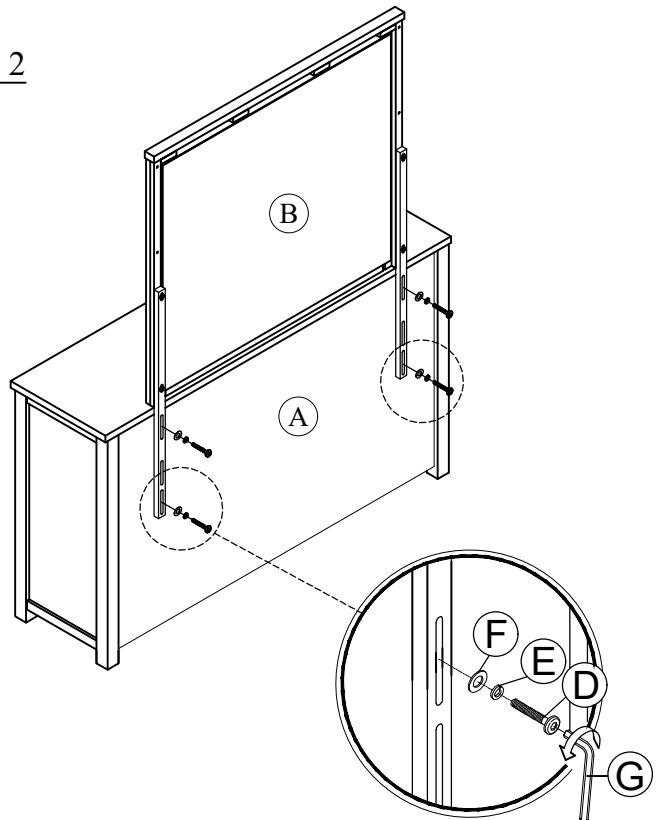

ASSEMBLY INSTRUCTION

Model : AVA-BEIGE-MR

Description : MIRROR

Thank you for purchasing this quality product. Be sure to check all packing material carefully for small parts that may have come loose inside the carton during shipment.

PART LIST :

HARDWARE LIST :

No.	Description	Diagram	Quantity	No.	Description	Diagram	Size	Quantity
A	DRESSER		1	D	JCBC SCREW		M6 X 35mm	8
B	MIRROR		1	E	SPRING WASHER		Ø1/4" x 13mm	8
C	MIRROR SUPPORT		2	F	FLAT WASHER		Ø1/4" x 20mm	8
				G	ALLEN KEY		M4 X 65mm	1

COMPLETED
MIRROR
ASSEMBLY

STEP 2

STEP 1