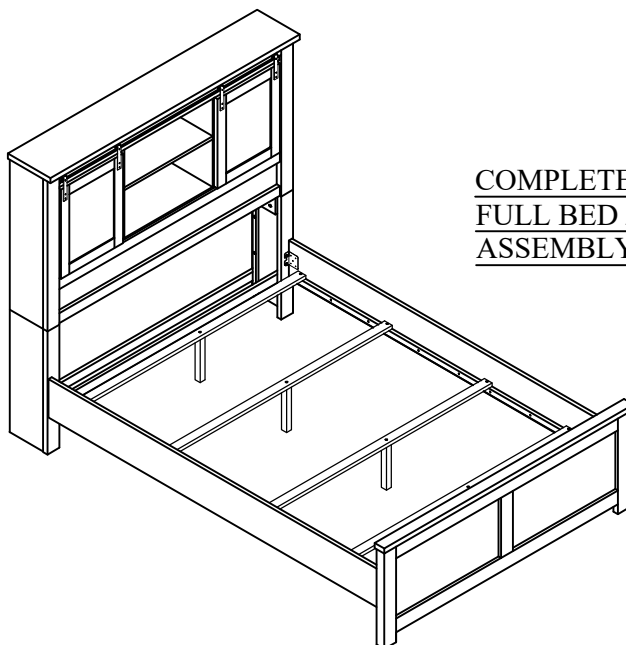

# ASSEMBLY INSTRUCTION

**Model : AVA-BEIGE-FB / QB**

**Description : FULL BED /  
QUEEN BED**

Thank you for purchasing this quality product. Be sure to check all packing material carefully for small parts that may have come loose inside the carton during shipment.

PART LIST :				HARDWARE LIST :				
No.	Description	Diagram	Quantity	No.	Description	Diagram	Size	Quantity
A	HEADBOARD PANEL		1	I	CSK SCREW		M4 x 32mm	16
B	FOOTBOARD PANEL		1	J	JCBC SCREW		M6 x 35mm	8
C	HEADBOARD LEG (L&R)		2	K	SPRING WASHER		Ø1/4" x 13mm	8
D	SLAT 3 HOLES		4	L	FLAT WASHER		Ø1/4" x 20mm	8
E	SLAT SUPPORT		4	M	ALLEN KEY		M4 x 100mm	1
F	HEADBOARD SUPPORT LEG (FRONT)		1	N	ALLEN KEY		M5 x 65mm	1
G	HEADBOARD SUPPORT LEG (REAR)		1	O	DC ADAPTER L.E.D		-	1
H	SIDE RAIL		2	P	DC ADAPTER SPEAKER		-	1

# ASSEMBLY INSTRUCTION

Model : AVA-BEIGE-FB / QB

Description : FULL BED /  
QUEEN BED

Thank you for purchasing this quality product. Be sure to check all packing material carefully for small parts that may have come loose inside the carton during shipment.