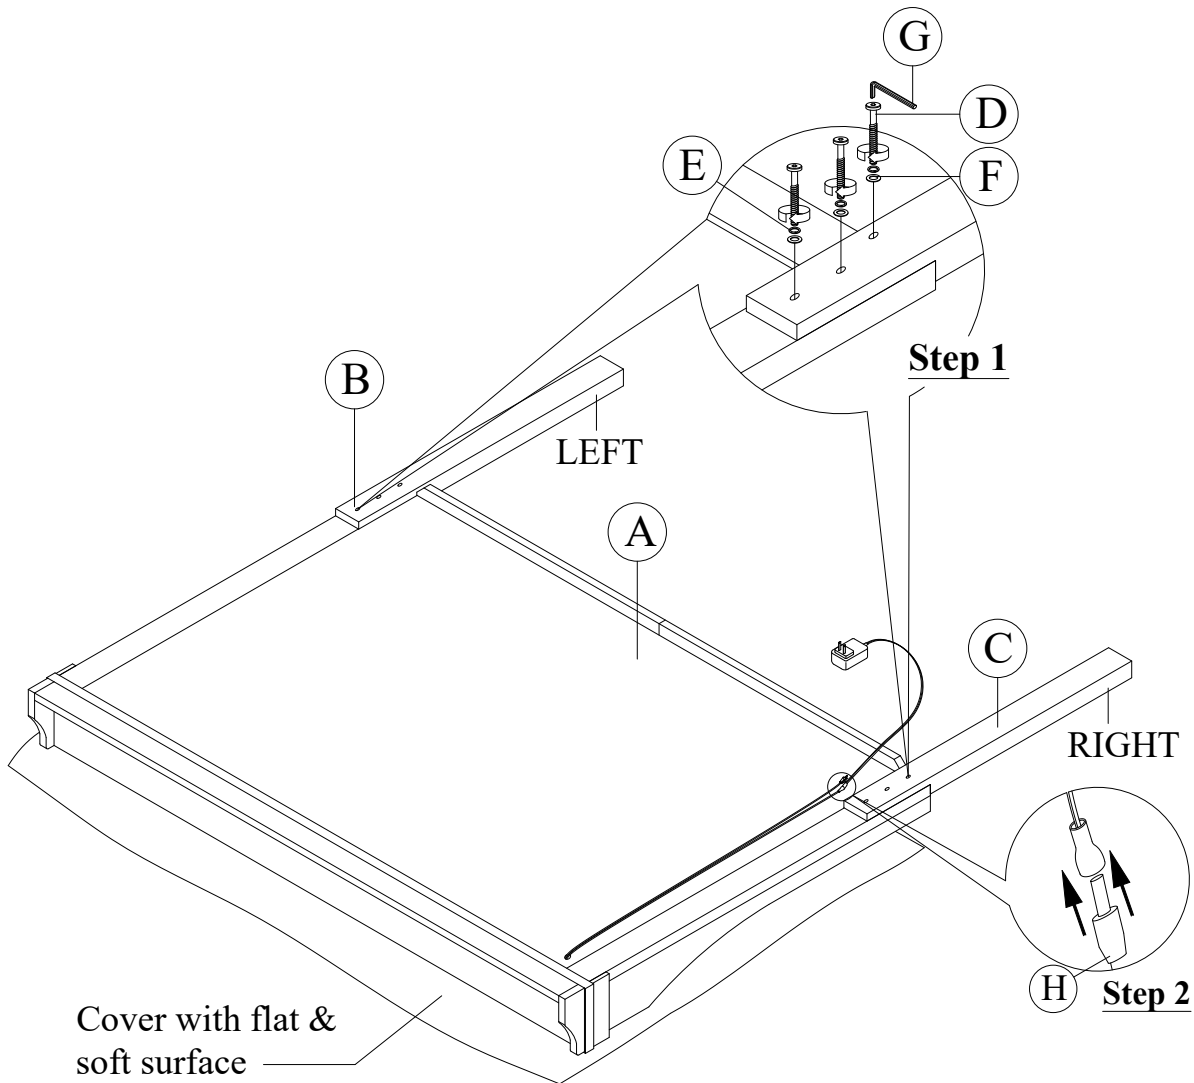

ASSEMBLY INSTRUCTION

Model : ASHLEY-BROWN-FB-HB LAMP & SPEAKER

Description : FULL BED HEADBOARD
LAMP & SPEAKER

Thank you for purchasing this quality product. Be sure to check all packing material carefully for small parts that may have come loose inside the carton during shipment.

PART LIST :

HARDWARE LIST :

No.	Description	Diagram	Quantity	No.	Description	Diagram	Size	Quantity
A	HEADBOARD		1	D	JCBB SCREW		M8 x 40mm	6
B	LEFT HEADBOARD LEG		1	E	SPRING WASHER		M8 x 15mm	6
C	RIGHT HEADBOARD LEG		1	F	FLAT WASHER		M8 x 22mm	6
				G	ALLEN KEY		M5	1
				H	ADAPTOR			1

ASSEMBLY INSTRUCTION

Description : FULL BED-HEADBOARD LAMP & SPEAKER
 -FOOTBOARD & SLATS
 -SIDERAILS

Model : ASHLEY-BROWN-FB-HB LAMP SPEAKER-FB-FB-SR

Thank you for purchasing this quality product. Be sure to check all packing material carefully for small parts that may have come loose inside the carton during shipment.

PART LIST :

HARDWARE LIST :

No.	Description	Diagram	Quantity	No.	Description	Diagram	Size	Quantity
A	HEADBOARD LAMP & SPEAKER		1	F	JCBB SCREW		M8 x 25mm	8
B	FOOTBOARD		1	G	SPRING WASHER		M8 x 15mm	8
C	SIDE RAIL		2	H	FLAT WASHER		M8 x 22mm	8
D	WOODEN SLAT		3	I	ALLEN KEY		M5	1
E	WOODEN SUPPORT		3	J	CB SCREW		M4 x 32mm	6
K	SCREW DRIVER (*)		1					