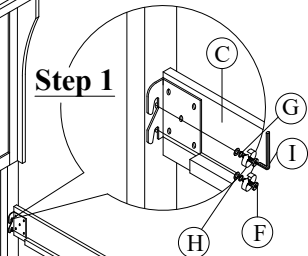

ASSEMBLY INSTRUCTION

Description : FULL BED-HEADBOARD LAMP & SPEAKER
-FOOTBOARD & SLATS
-SIDERAILS

Model : ASHLEY-BROWN-FB-HB LAMP SPEAKER-FB-FB-SR

Thank you for purchasing this quality product. Be sure to check all packing material carefully for small parts that may have come loose inside the carton during shipment.

PART LIST :

HARDWARE LIST :

No.	Description	Diagram	Quantity	No.	Description	Diagram	Size	Quantity
A	HEADBOARD LAMP & SPEAKER		1	F	JCBB SCREW		M8 x 25mm	8
B	FOOTBOARD		1	G	SPRING WASHER		M8 x 15mm	8
C	SIDE RAIL		2	H	FLAT WASHER		M8 x 22mm	8
D	WOODEN SLAT		3	I	ALLEN KEY		M5	1
E	WOODEN SUPPORT		3	J	CB SCREW		M4 x 32mm	6
K	SCREW DRIVER (*)		1					

Lamp Touch Sensor :
i) Switch on
ii) Lighter
iii) More lighter
iv) Switch off

(*) The manufacturer does not provide item K.