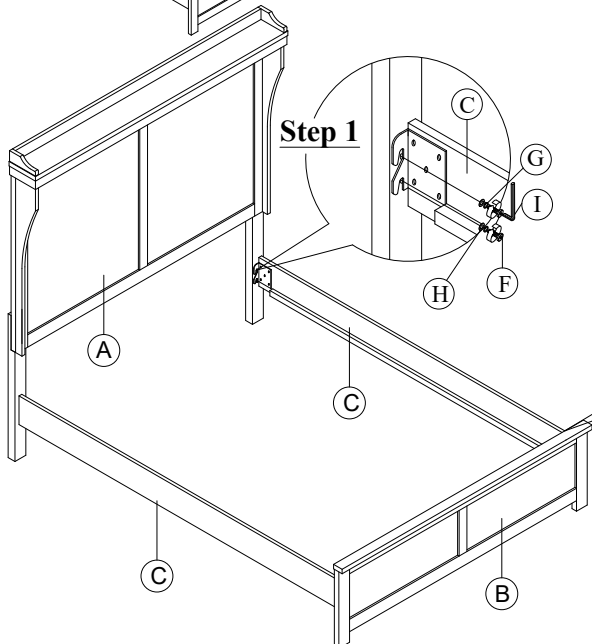

ASSEMBLY INSTRUCTION

Description : FULL BED-HEADBOARD LAMP & SPEAKER
-FOOTBOARD & SLATS
-SIDERAILS

Model : ASHLEY-BROWN-FB-HB LAMP SPEAKER-FB-FB-SR

Thank you for purchasing this quality product. Be sure to check all packing material carefully for small parts that may have come loose inside the carton during shipment.

PART LIST :

HARDWARE LIST :

No.	Description	Diagram	Quantity	No.	Description	Diagram	Size	Quantity
A	HEADBOARD LAMP & SPEAKER		1	F	JCBB SCREW		M8 x 25mm	8
B	FOOTBOARD		1	G	SPRING WASHER		M8 x 15mm	8
C	SIDE RAIL		2	H	FLAT WASHER		M8 x 22mm	8
D	WOODEN SLAT		3	I	ALLEN KEY		M5	1
E	WOODEN SUPPORT		3	J	CB SCREW		M4 x 32mm	6
K	SCREW DRIVER (*)		1					

Lamp Touch Sensor :
i) Switch on
ii) Lighter
iii) More lighter
iv) Switch off

(*) The manufacturer does not provide item K.