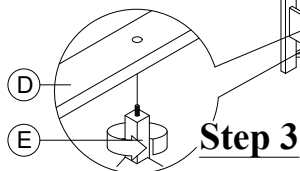

PART LIST :

HARDWARE LIST :

No.	Description	Diagram	Quantity	No.	Description	Diagram	Size	Quantity
A	HEADBOARD LAMP & SPEAKER		1	F	JCBB SCREW		M8 x 25mm	8
B	FOOTBOARD		1	G	SPRING WASHER		M8 x 15mm	8
C	SIDE RAIL		2	H	FLAT WASHER		M8 x 22mm	8
D	WOODEN SLAT		3	I	ALLEN KEY		M5	1
E	WOODEN SUPPORT		3	J	CB SCREW		M4 x 32mm	6
K	SCREW DRIVER (*)		1					

Lamp Touch Sensor :
 i) Switch on
 ii) Lighter
 iii) More lighter
 iv) Switch off

(*) The manufacturer does not provide item K.

Push the side rail (C) to meet with wooden slat (D) and fix the CB Screw (J) by using the Screw Driver (K).