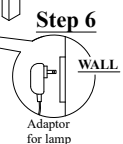

Push the side rail (C) to meet with wooden slat (D) and fix the CB Screw (J) by using the Screw Driver (K).