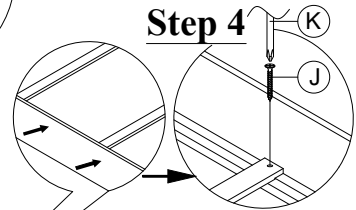

PART LIST :

HARDWARE LIST :

No.	Description	Diagram	Quantity	No.	Description	Diagram	Size	Quantity
A	HEADBOARD LAMP & SPEAKER		1	F	JCBB SCREW		M8 x 25mm	8
B	FOOTBOARD		1	G	SPRING WASHER		M8 x 15mm	8
C	SIDE RAIL		2	H	FLAT WASHER		M8 x 22mm	8
D	WOODEN SLAT		3	I	ALLEN KEY		M5	1
E	WOODEN SUPPORT		3	J	CB SCREW		M4 x 32mm	6
K	SCREW DRIVER (*)		1					

Lamp Touch Sensor :
 i) Switch on
 ii) Lighter
 iii) More lighter
 iv) Switch off

(*) The manufacturer does not provide item K.

Push the side rail (C) to meet with wooden slat (D) and fix the CB Screw (J) by using the Screw Driver (K).