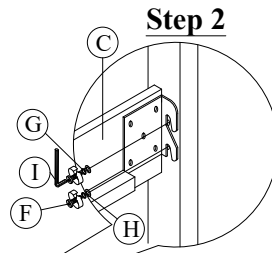

PART LIST :

HARDWARE LIST :

No.	Description	Diagram	Quantity	No.	Description	Diagram	Size	Quantity
A	HEADBOARD		1	D	JCBB SCREW		M8 x 40mm	6
B	LEFT HEADBOARD LEG		1	E	SPRING WASHER		M8 x 15mm	6
C	RIGHT HEADBOARD LEG		1	F	FLAT WASHER		M8 x 22mm	6
				G	ALLEN KEY		M5	1
				H	ADAPTOR			1

ASSEMBLY INSTRUCTION

Description : FULL BED-HEADBOARD LAMP & SPEAKER
 -FOOTBOARD & SLATS
 -SIDERAILS

Model : ASHLEY-BROWN-FB-HB LAMP SPEAKER-FB-FB-SR

Thank you for purchasing this quality product. Be sure to check all packing material carefully for small parts that may have come loose inside the carton during shipment.

PART LIST :

HARDWARE LIST :

No.	Description	Diagram	Quantity	No.	Description	Diagram	Size	Quantity
A	HEADBOARD LAMP & SPEAKER		1	F	JCBB SCREW		M8 x 25mm	8
B	FOOTBOARD		1	G	SPRING WASHER		M8 x 15mm	8
C	SIDE RAIL		2	H	FLAT WASHER		M8 x 22mm	8
D	WOODEN SLAT		3	I	ALLEN KEY		M5	1
E	WOODEN SUPPORT		3	J	CB SCREW		M4 x 32mm	6
K	SCREW DRIVER (*)		1					

Lamp Touch Sensor :
 i) Switch on
 ii) Lighter
 iii) More lighter
 iv) Switch off

(*) The manufacturer does not provide item K.

Push the side rail (C) to meet with wooden slat (D) and fix the CB Screw (J) by using the Screw Driver (K).