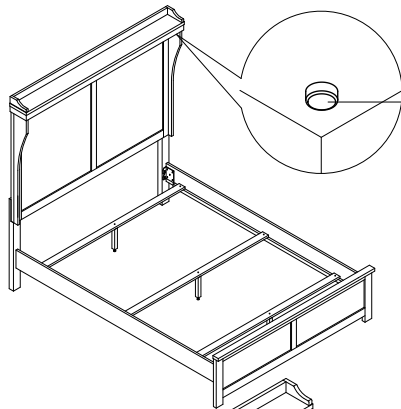

ASSEMBLY INSTRUCTION

Description : FULL BED-HEADBOARD LAMP & SPEAKER
-FOOTBOARD & SLATS
-SIDERAILS

Model : ASHLEY-BROWN-FB-HB LAMP SPEAKER-FB-FB-SR

Thank you for purchasing this quality product. Be sure to check all packing material carefully for small parts that may have come loose inside the carton during shipment.

PART LIST :

HARDWARE LIST :

No.	Description	Diagram	Quantity	No.	Description	Diagram	Size	Quantity
A	HEADBOARD LAMP & SPEAKER		1	F	JCBB SCREW		M8 x 25mm	8
B	FOOTBOARD		1	G	SPRING WASHER		M8 x 15mm	8
C	SIDE RAIL		2	H	FLAT WASHER		M8 x 22mm	8
D	WOODEN SLAT		3	I	ALLEN KEY		M5	1
E	WOODEN SUPPORT		3	J	CB SCREW		M4 x 32mm	6
K	SCREW DRIVER (*)		1					

Lamp Touch Sensor :
i) Switch on
ii) Lighter
iii) More lighter
iv) Switch off

(*) The manufacturer does not provide item K.