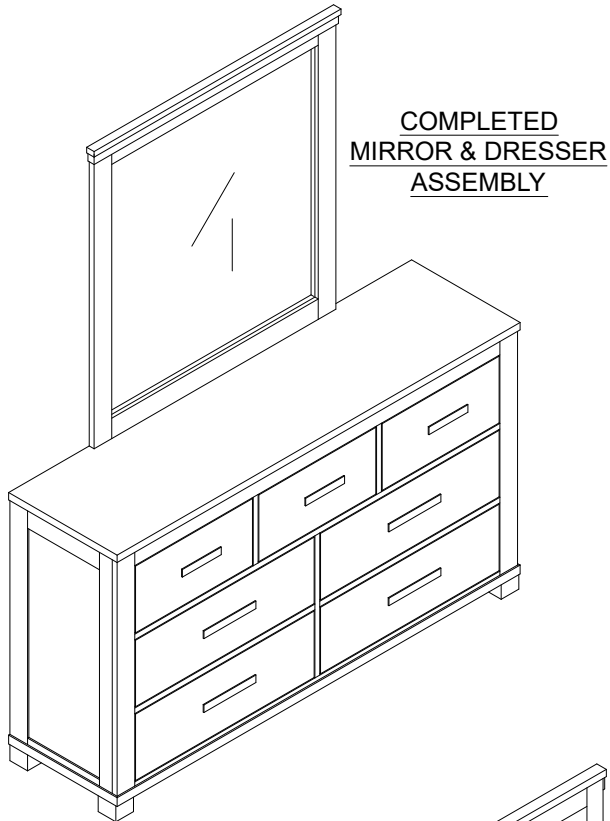

ASSEMBLY INSTRUCTION

Model : ASHLEY-BROWN-MR

Description : MIRROR

Thank you for purchasing this quality product. Be sure to check all packing material carefully for small parts that may have come loose inside the carton during shipment.

PART LIST :

No.	Description	Diagram	Quantity
A	MIRROR		1
B	DRESSER		1
C	MIRROR SUPPORT		2

HARDWARE LIST :

No.	Description	Diagram	Size	Quantity
D	CB SCREW		M4 x 32mm	8
E	SCREW DRIVER (*)			1

(*) The manufacturer does not provide item E.