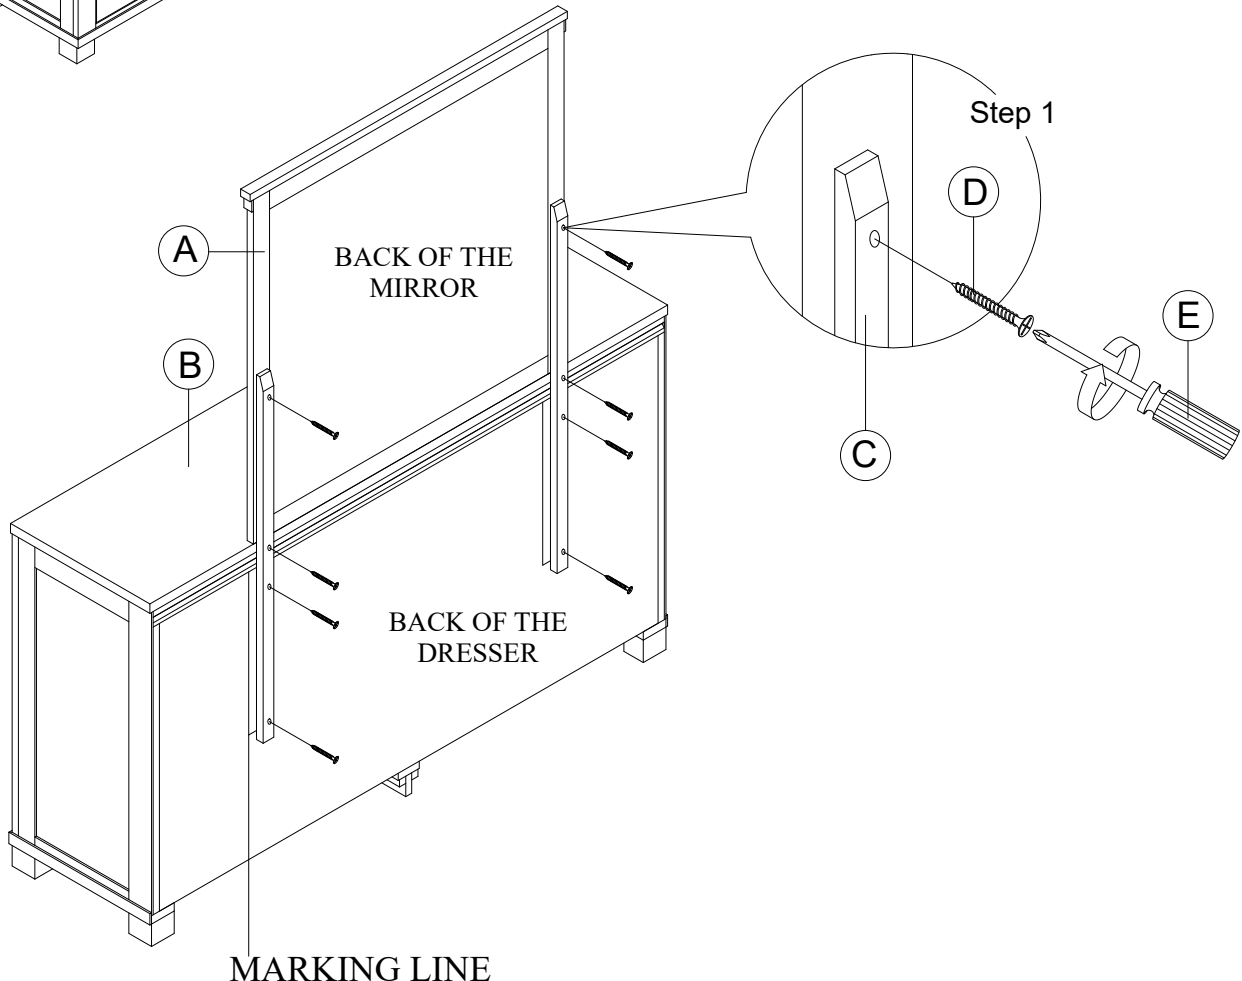

Made In Malaysia

2503BR GLO MIRROR