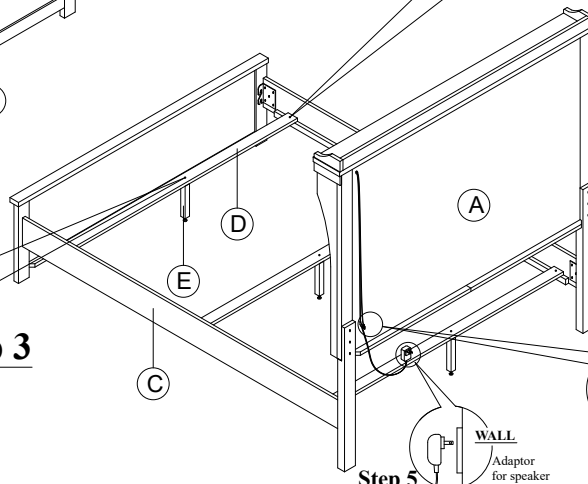

PART LIST :

HARDWARE LIST :

No.	Description	Diagram	Quantity	No.	Description	Diagram	Size	Quantity
A	HEADBOARD LAMP & SPEAKER		1	F	JCBB SCREW		M8 x 25mm	8
B	FOOTBOARD		1	G	SPRING WASHER		M8 x 15mm	8
C	SIDE RAIL		2	H	FLAT WASHER		M8 x 22mm	8
D	WOODEN SLAT		3	I	ALLEN KEY		M5	1
E	WOODEN SUPPORT		3	J	CB SCREW		M4 x 32mm	6
K	SCREW DRIVER (*)		1					

Lamp Touch Sensor :
 i) Switch on
 ii) Lighter
 iii) More lighter
 iv) Switch off

(*) The manufacturer does not provide item K.

Push the side rail (C) to meet with wooden slat (D) and fix the CB Screw (J) by using the Screw Driver (K).