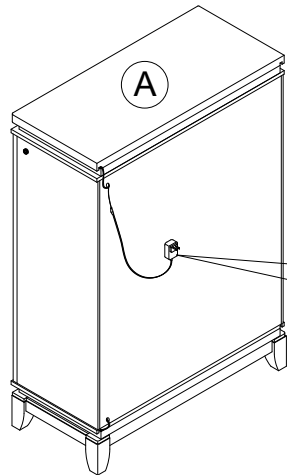

ASSEMBLY INSTRUCTION

Model : ALINA-WHITE-CH W/LED

Description : CHEST WITH LED

Thank you for purchasing this quality product. Be sure to check all packing material carefully for small parts that may have come loose inside the carton during shipment.

PART LIST :

HARDWARE LIST :

No.	Description	Diagram	Quantity	No.	Description	Diagram	Size	Quantity
A	CHEST WITH LED		1	C	FLAT WASHER		M8 x 22mm	8
B	BUN FOOT		4	D	SPRING WASHER		M8 x 15mm	8
E	HEX NUT			E	HEX NUT		M8	8
F	WRENCH			F	WRENCH			1
G	ADAPTOR			G	ADAPTOR			1

Step 1

Step 3

Step 2

Made In Malaysia

2340W GLO CHEST W/LED