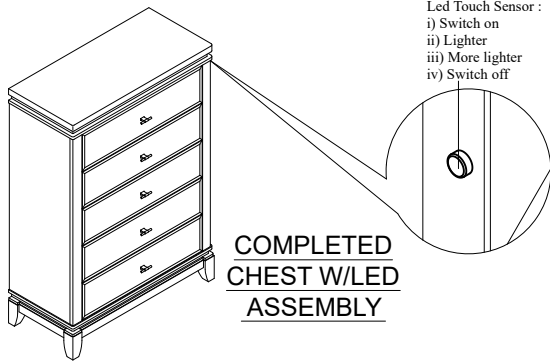

# ASSEMBLY INSTRUCTION

Model : ALINA-WHITE-CH W/LED

Description : CHEST WITH LED

Thank you for purchasing this quality product. Be sure to check all packing material carefully for small parts that may have come loose inside the carton during shipment.

## PART LIST :

## HARDWARE LIST :

No.	Description	Diagram	Quantity	No.	Description	Diagram	Size	Quantity
A	CHEST WITH LED		1	C	FLAT WASHER		M8 x 22mm	8
B	BUN FOOT		4	D	SPRING WASHER		M8 x 15mm	8
E	HEX NUT			E	HEX NUT		M8	8
F	WRENCH			F	WRENCH			1
G	ADAPTOR			G	ADAPTOR			1