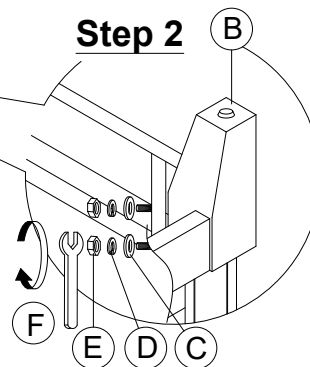

Step 2

Made In Malaysia

2340W GLO CHEST W/LED