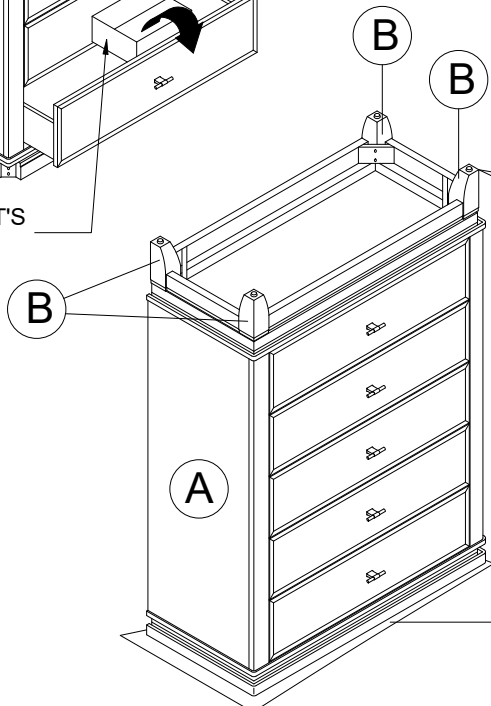

ASSEMBLY INSTRUCTION

Model : ALINA-WHITE-CH W/LED

Description : CHEST WITH LED

Thank you for purchasing this quality product. Be sure to check all packing material carefully for small parts that may have come loose inside the carton during shipment.

PART LIST :

HARDWARE LIST :

No.	Description	Diagram	Quantity	No.	Description	Diagram	Size	Quantity
A	CHEST WITH LED		1	C	FLAT WASHER		M8 x 22mm	8
B	BUN FOOT		4	D	SPRING WASHER		M8 x 15mm	8
E	HEX NUT			E	HEX NUT		M8	8
F	WRENCH			F	WRENCH			1
G	ADAPTOR			G	ADAPTOR			1

Step 1

Step 3

Step 2

Made In Malaysia

2340W GLO CHEST W/LED