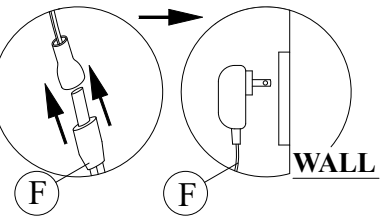

ASSEMBLY INSTRUCTION

Model : ALINA-WHITE-CH W/LED

Description : CHEST WITH LED

Thank you for purchasing this quality product. Be sure to check all packing material carefully for small parts that may have come loose inside the carton during shipment.

PART LIST :

HARDWARE LIST :

No.	Description	Diagram	Quantity	No.	Description	Diagram	Size	Quantity
A	CHEST WITH LED		1	C	FLAT WASHER		M8 x 22mm	8
B	BUN FOOT		4	D	SPRING WASHER		M8 x 15mm	8
E	HEX NUT			E	HEX NUT		M8	8
F	WRENCH			F	WRENCH			1
G	ADAPTOR			G	ADAPTOR			1

Step 1

Step 3

Step 2

Made In Malaysia

2340W GLO CHEST W/LED