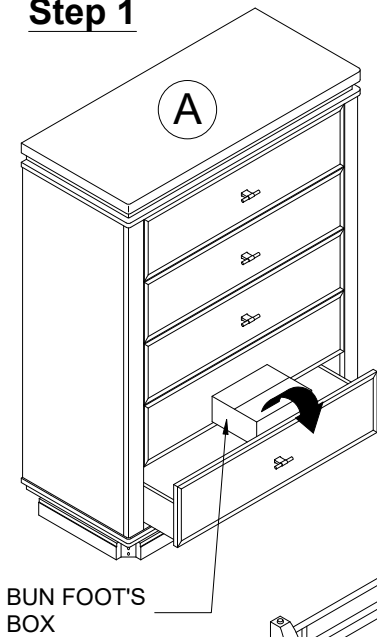

ASSEMBLY INSTRUCTION

Model : ALINA-WHITE-CH W/LED

Description : CHEST WITH LED

Thank you for purchasing this quality product. Be sure to check all packing material carefully for small parts that may have come loose inside the carton during shipment.

PART LIST :

HARDWARE LIST :

No.	Description	Diagram	Quantity	No.	Description	Diagram	Size	Quantity
A	CHEST WITH LED		1	C	FLAT WASHER		M8 x 22mm	8
B	BUN FOOT		4	D	SPRING WASHER		M8 x 15mm	8
E	HEX NUT			E	HEX NUT		M8	8
F	WRENCH			F	WRENCH			1
G	ADAPTOR			G	ADAPTOR			1

Step 1

Step 3

Step 2

Made In Malaysia

2340W GLO CHEST W/LED