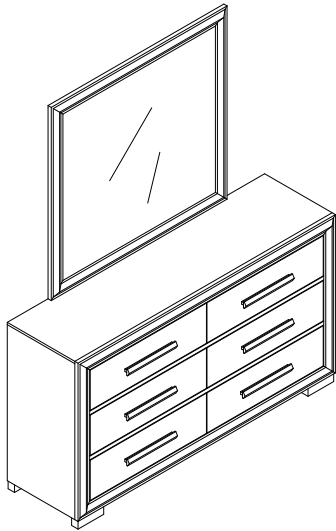

ASSEMBLY INSTRUCTION

Model : AMELIA-GREY/BLACK-MR
 ANDROS-WHITE/GOLD-MR
 ANDROS-SILVER-MR

Description : MIRROR

Thank you for purchasing this quality product. Be sure to check all packing material carefully for small parts that may have come loose inside the carton during shipment.

COMPLETED DRESSER & MIRROR ASSEMBLY

PART LIST :

No.	Description	Diagram	Quantity
A	MIRROR		1
B	DRESSER		1
C	MIRROR SUPPORT		2

HARDWARE LIST :

No.	Description	Diagram	Size	Quantity
D	CB SCREW		M4 x 32mm	8
E	SCREW DRIVER (*)			1