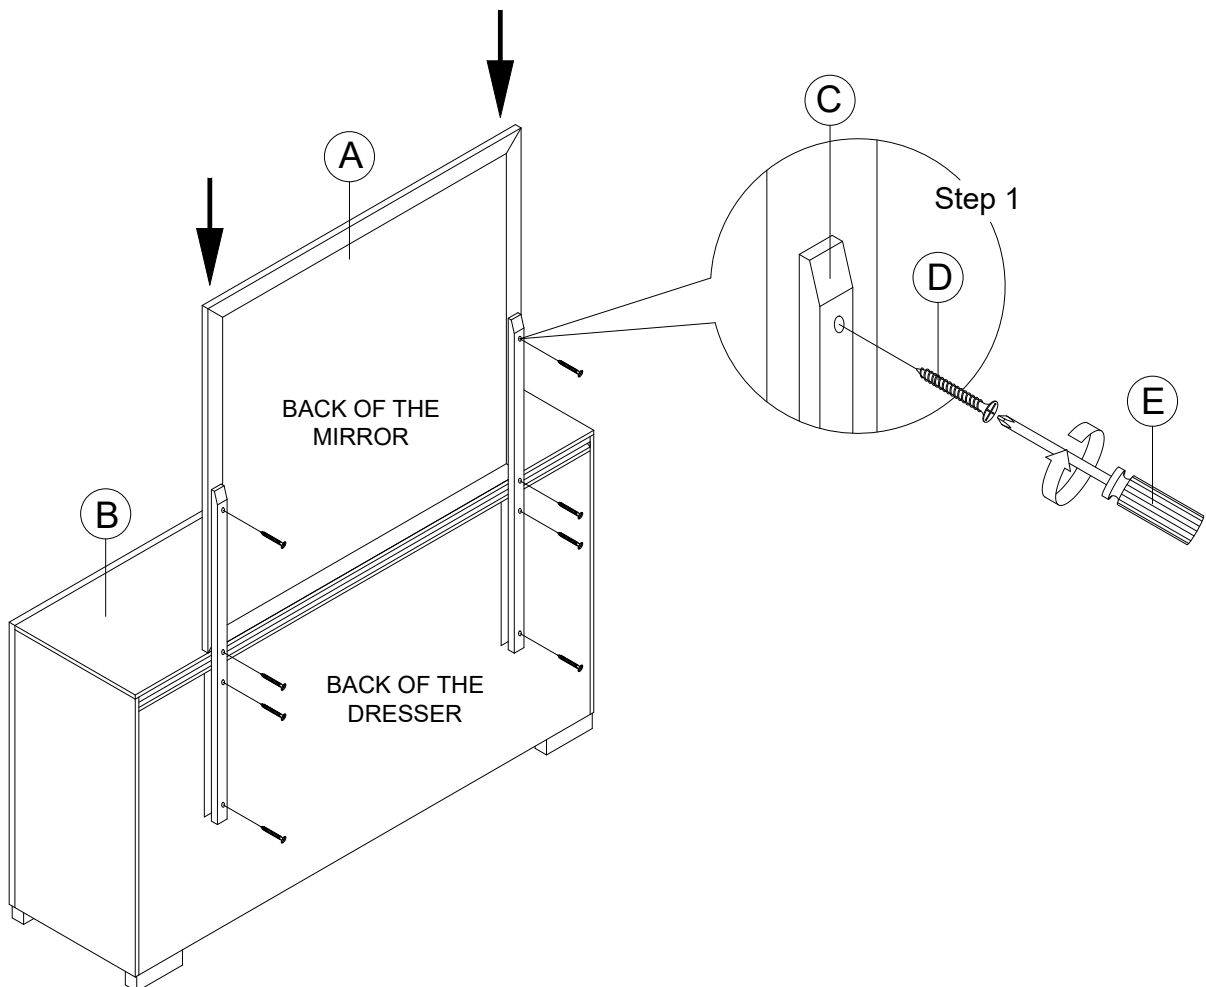

Made In Malaysia

2342SVB / WGO / WSV MIRROR