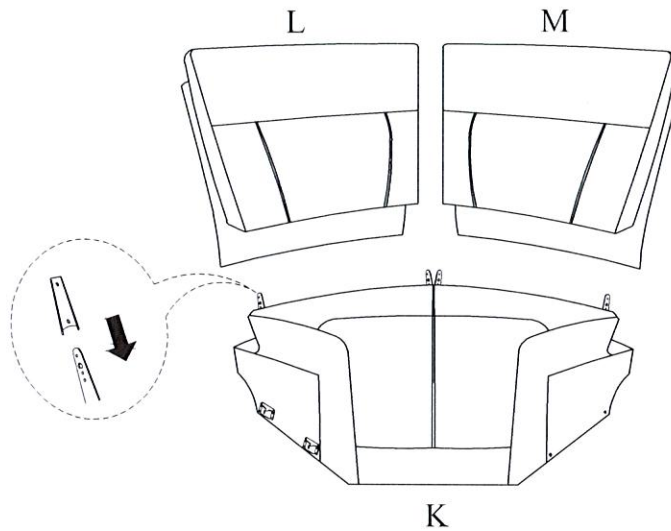

ASSEMBLY INSTRUCTION

Model: U1797-WEDGE

Description: WEDGE

Thank you for purchasing this quality product. Be sure to check all packing material carefully for small parts that may have come loose inside the carton during shipment

PARTS LIST:

NO.	DESCRIPTION	SKETCH	Q'TY
K	Wedge Seat		1 PC
L	Left Backrest		1 PC
M	Right Backrest		1 PC

Step 1:

Important: Attach Corner Back (L/M) to the Wedge Seat (K)