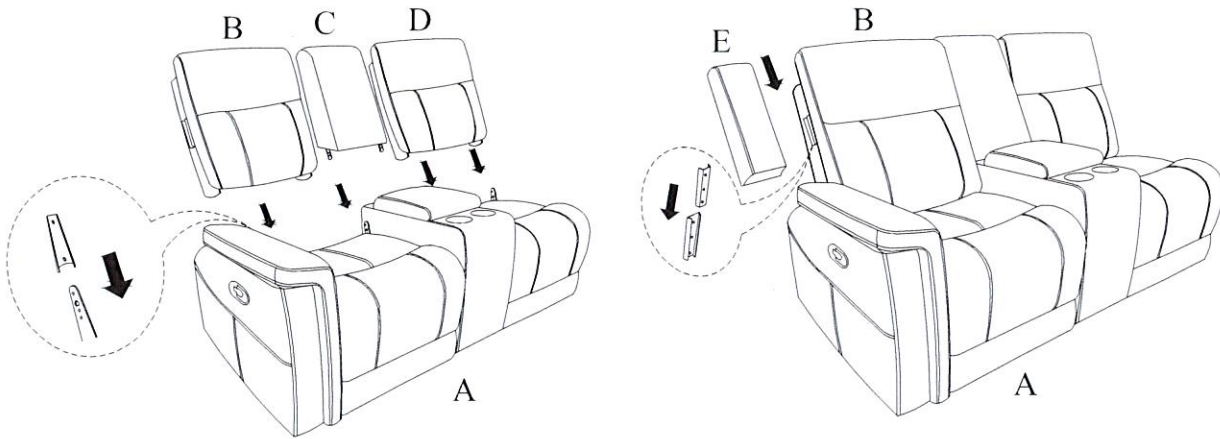

# ASSEMBLY INSTRUCTION

Model: U1797-LAF CRLS

Description: LEFT ARM FACING CONSOLE RECLINING LOVESEAT

Thank you for purchasing this quality product. Be sure to check all packing material carefully for small parts that may have come loose inside the carton during shipment

## Step 1:

Important:

1. Attach Backrest (B/C/D) to the Seat (A).
2. Attach the Left Wing (E) to the Left side of the Backrest (B).

# ASSEMBLY INSTRUCTION

Model: U1797-RAF CRLS

Description: RIGHT ARM FACING CONSOLE RECLINING LOVESEAT

Thank you for purchasing this quality product. Be sure to check all packing material carefully for small parts that may have come loose inside the carton during shipment

## Step 3:

Important: Connect the RAF Loveseat (F) and LAF Loveseat (A) to the Wedge (K).