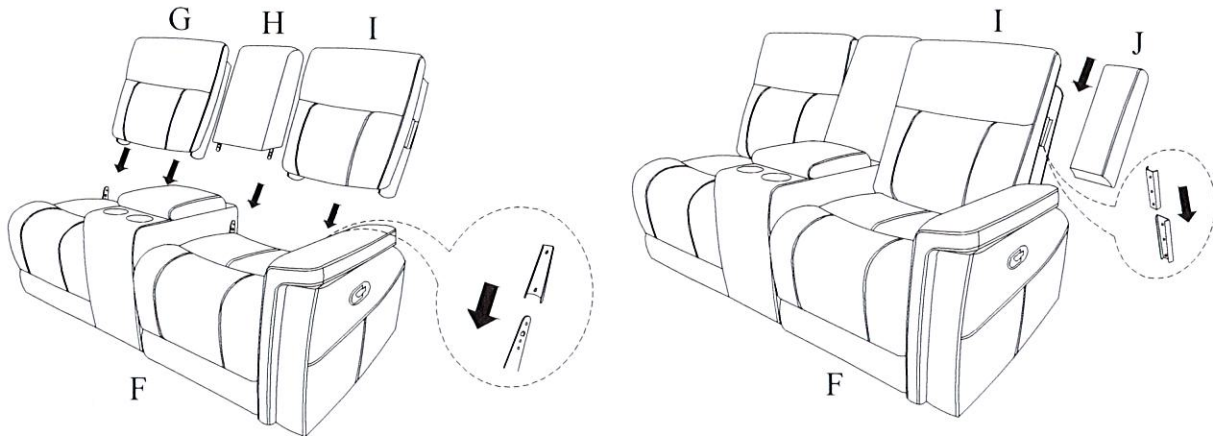

## Step 1:

Important:

1. Attach Backrest (B/C/D) to the Seat (A).
2. Attach the Left Wing (E) to the Left side of the Backrest (B).

## Step 2:

Important: Open the Footrest by pulling out the Switch.

Made in Vietnam

# ASSEMBLY INSTRUCTION

Model: U1797-RAF CRLS

Description: RIGHT ARM FACING CONSOLE RECLINING LOVESEAT

Thank you for purchasing this quality product. Be sure to check all packing material carefully for small parts that may have come loose inside the carton during shipment

## Step 1:

Important:

1. Attach Backrest (G/H/I) to the Seat (F).
2. Attach the Right Wing (J) to the Right side of the Backrest (I).