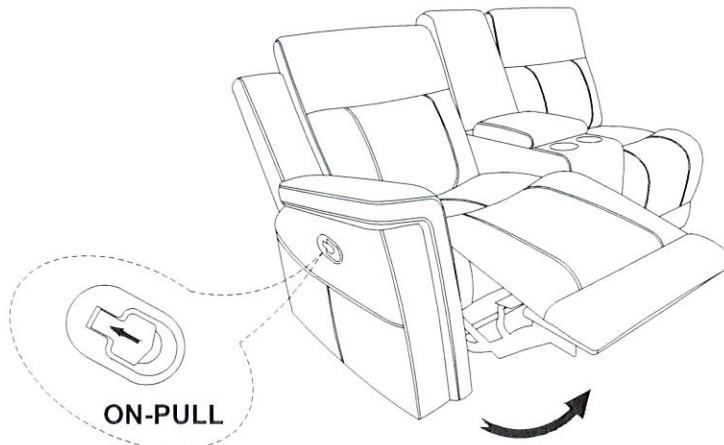

## Step 1:

Important:

1. Attach Backrest (B/C/D) to the Seat (A).
2. Attach the Left Wing (E) to the Left side of the Backrest (B).

## Step 2:

Important: Open the Footrest by pulling out the Switch.

Made in Vietnam

# ASSEMBLY INSTRUCTION

Model: U1797-RAF CRLS

Description: RIGHT ARM FACING CONSOLE RECLINING LOVESEAT

Thank you for purchasing this quality product. Be sure to check all packing material carefully for small parts that may have come loose inside the carton during shipment