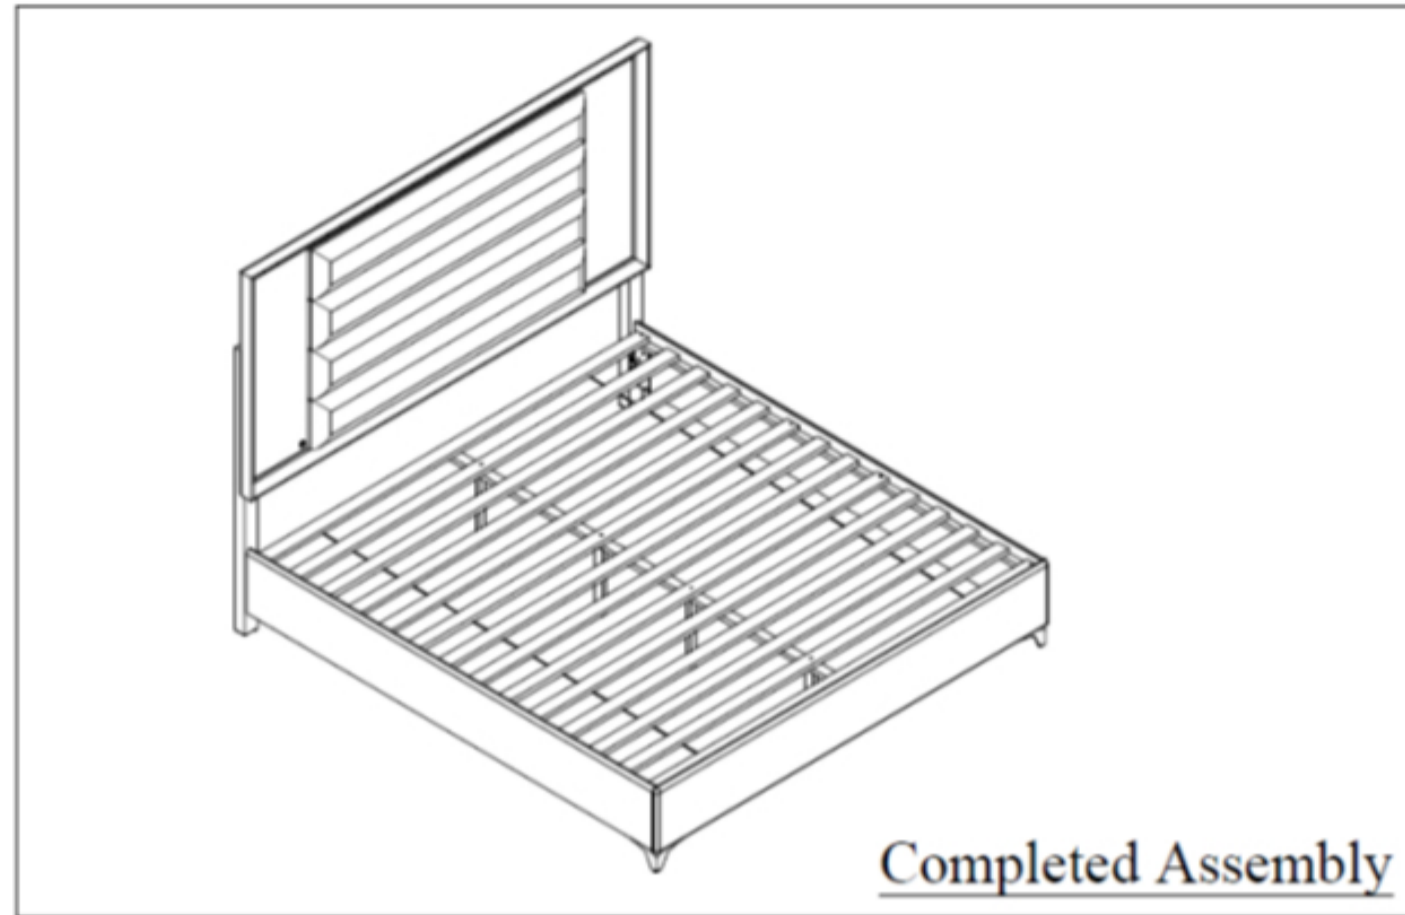

Assembly Instruction

DD-F02

Model No : KBF 210 BED

Thank you for purchasing this quality product.
Please check all packing material carefully which may have come loose inside the carton during shipment.

PART LIST

No	Description	Qty
1	Headboard	1pc
2	Footboard	1pc
3	Side Rail (R)	1pc
4	Side Rail (L)	1pc
5	Center Rail	1pc
6	Center Rail Supporter	4pcs
7	Bed Leg	2pcs
8	Bed Leg Supporter	2pcs
9	Slat	1set

HARDWARE LIST