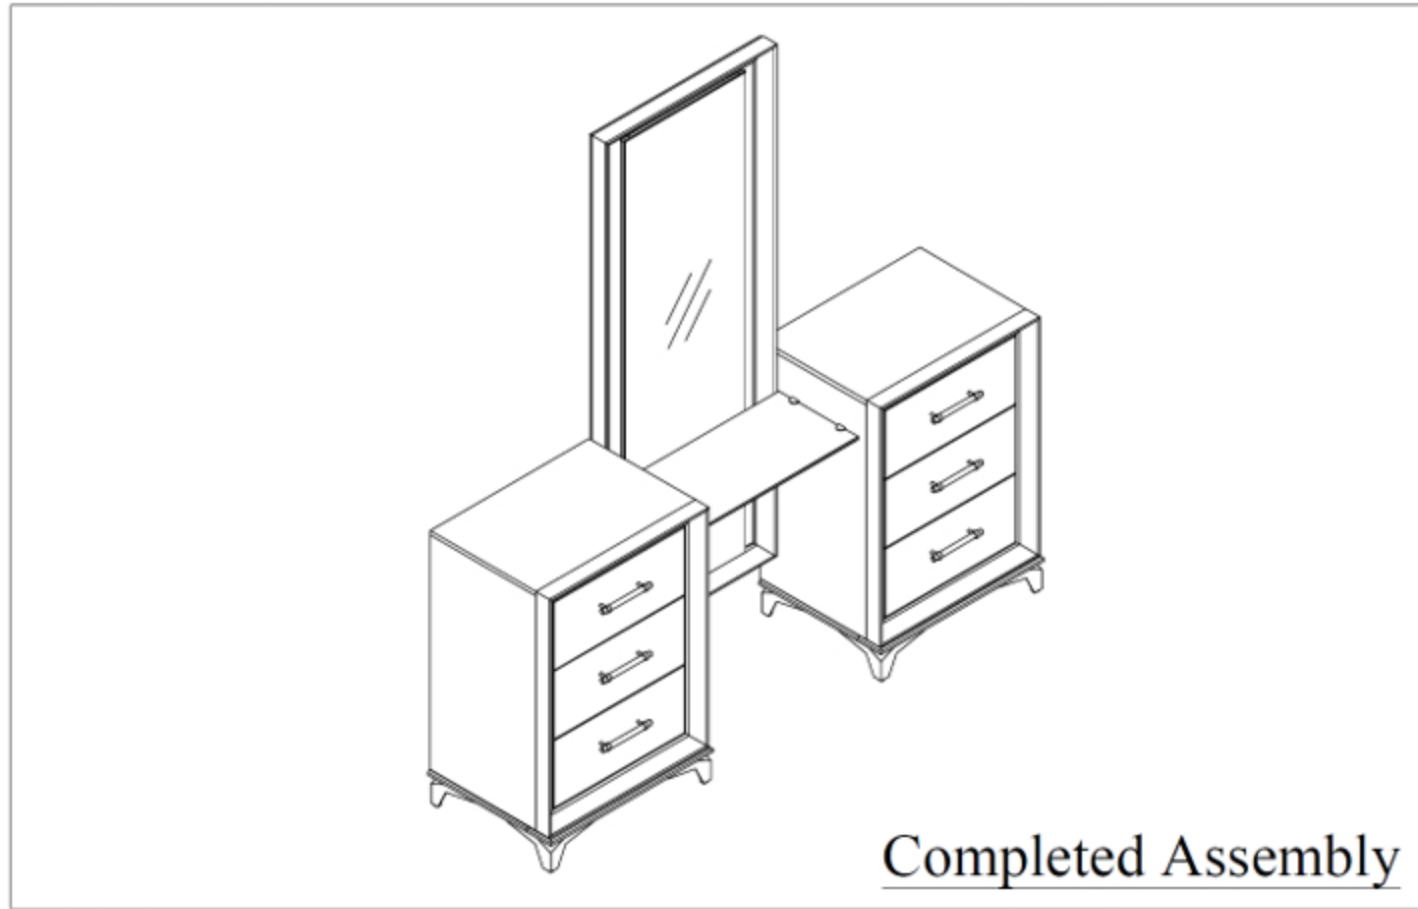

# Assembly Instruction

Model No : KBF 210 VANITY DRESSER

Thank you for purchasing this quality product.

Please check all packing material carefully which may have come loose inside the carton during shipment.

## PART LIST

No	Description	Qty
1	Vanity Dresser ( Left )	1pc
2	Vanity Dresser ( Right )	1pc
3	Floor Mirror	1pc
4	Mirror Supporter	2pcs
5	Glass Shelf	1pc