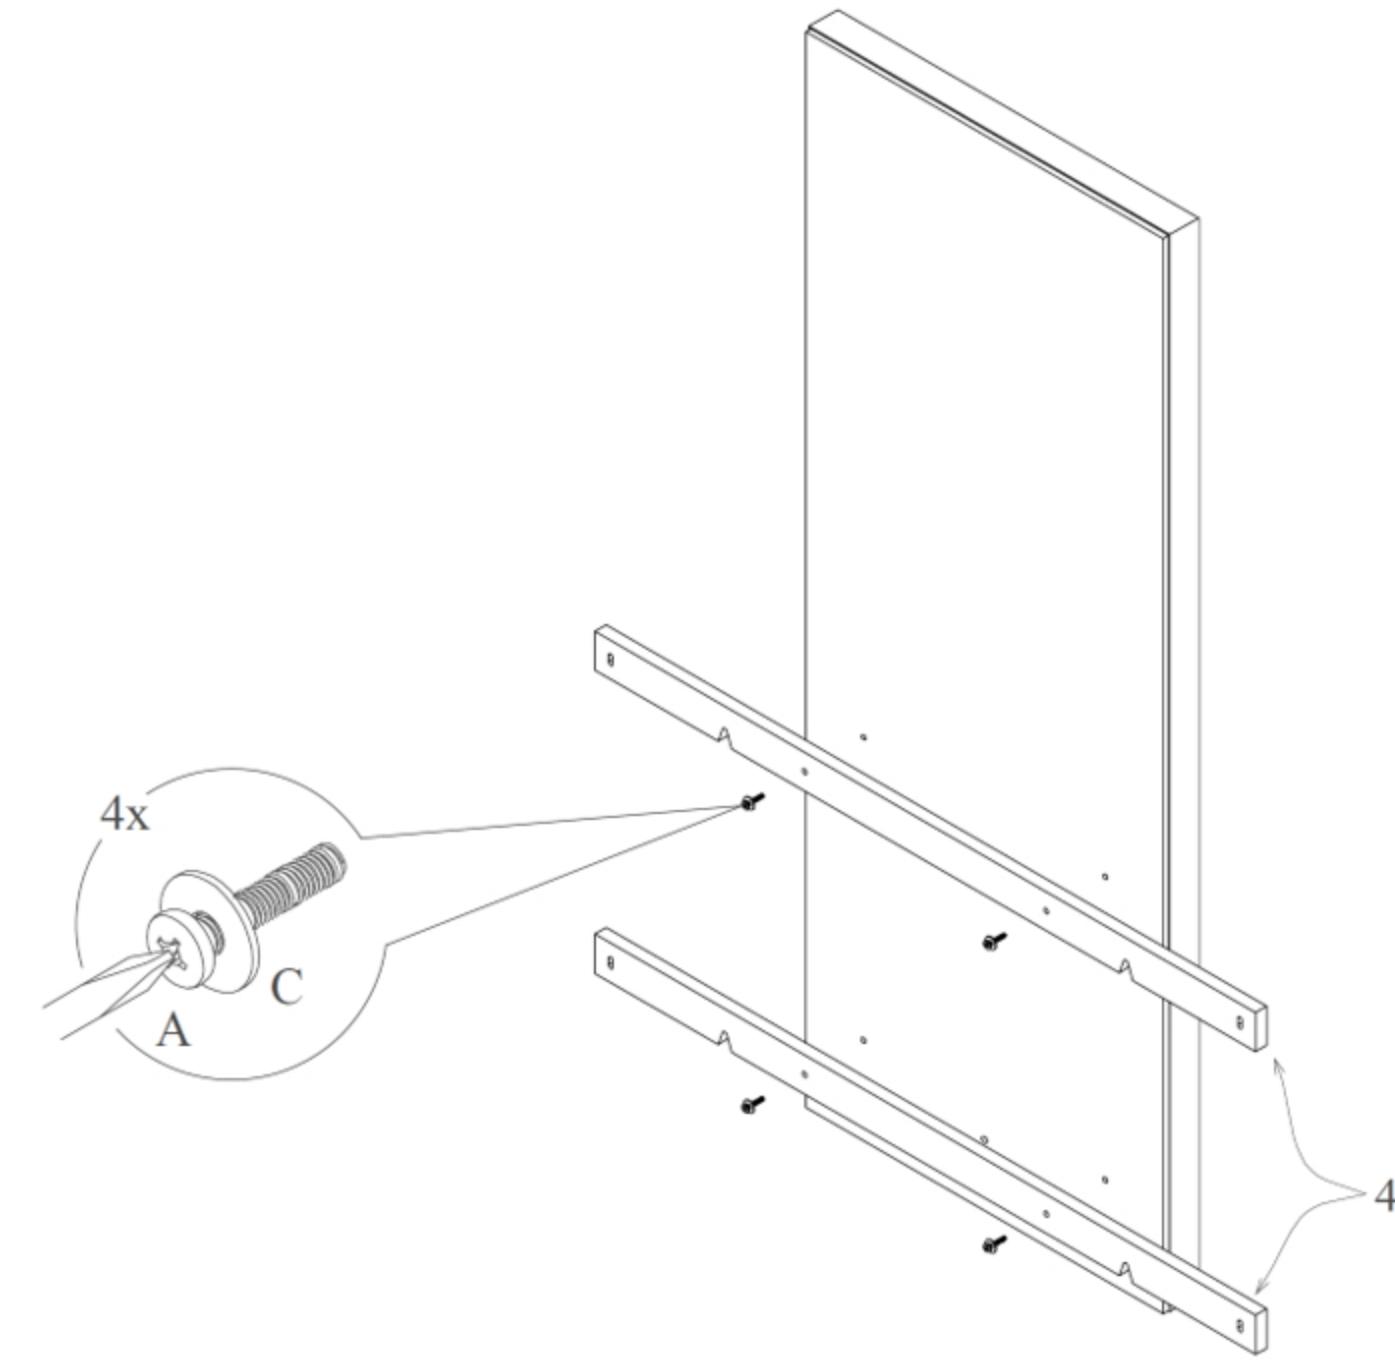

HARDWARE LIST

No	Description	Qty
A	JCBC Screw M6 x 30mm	8pcs
B	JCBC Screw M6 x 35mm	4pcs
C	Washer	12pcs
D	Glass Shelf Clamp	4pcs
E	CSK Screw M3.5 x 16mm	8pcs

Step : 1