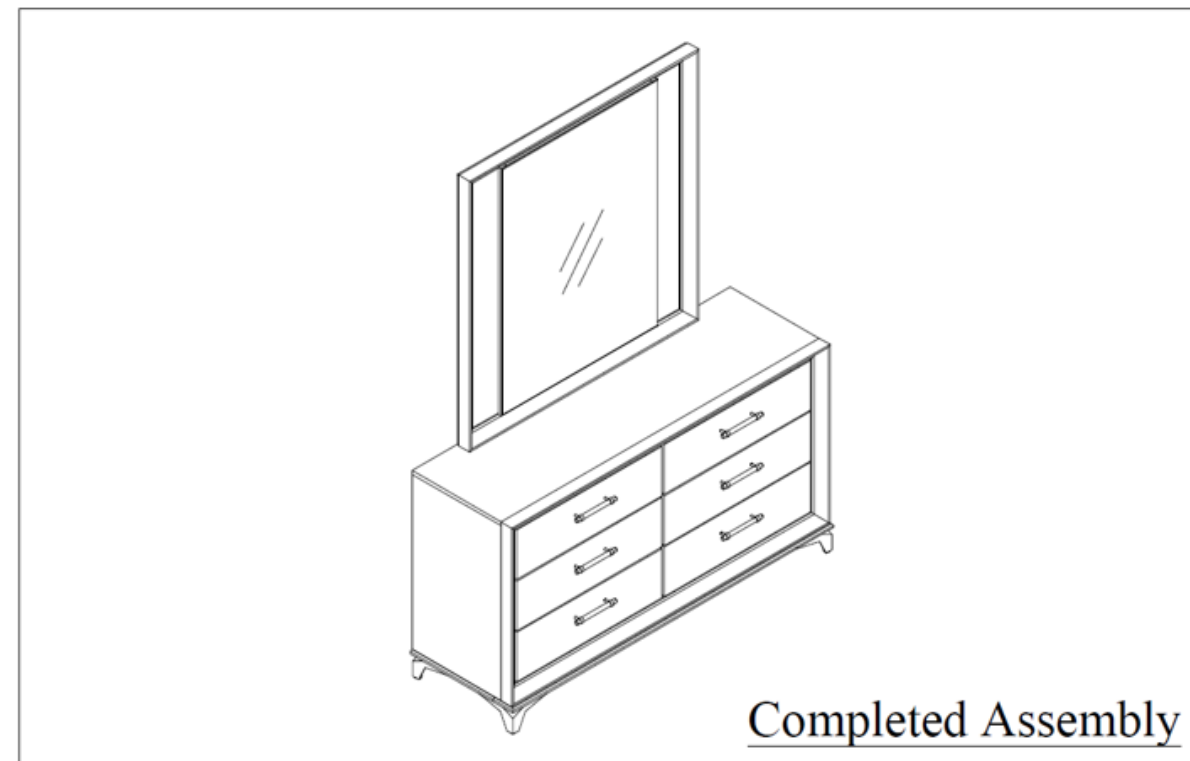

Assembly Instruction

DD-F02

Model No : KBF 210 DRESSING TABLE

Thank you for purchasing this quality product.

Please check all packing material carefully which may have come loose inside the carton during shipment.

PART LIST

No	Description	Qty
1	Dressing Table	1pc
2	Mirror	1pc
3	Mirror Support	2pcs

HARDWARE LIST

No	Description	Qty
A	TRUSS HD C/B M4 x 32mm 	8pcs

Step : 1

Step : 2