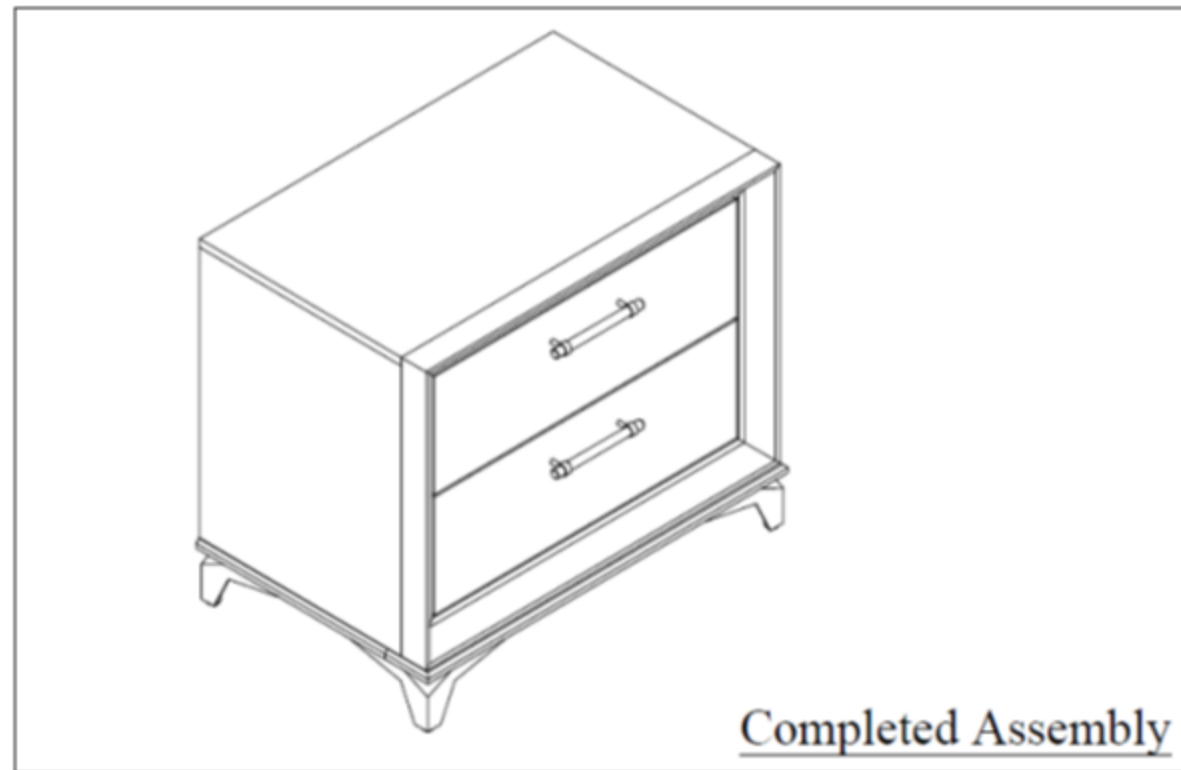

# Assembly Instruction

DD-F02

Model No : KBF 210 NIGHT STAND

Thank you for purchasing this quality product.  
Please check all packing material carefully which  
may have come loose inside the carton during shipment.

## PART LIST

No	Description	Qty
1	Casegoods	1pc
2	Legs	4pcs

## HARDWARE LIST

No	Description	Qty
A	CSK Screw M3.5 x 20mm 	24pcs

Place the Night Stand  
lying down position to  
ease the assembly process.