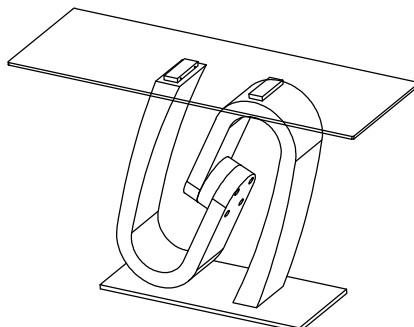

# ASSEMBLY INSTRUCTION

Model : T4126CNS/T4127CNS

Description : CONSOLE TABLE

Thank you for purchasing this quality product. Be sure to check all packing material carefully for small parts that may have come loose inside the carton during shipment.

**Step 1**  
Atch the bottom plate to the pedestal

**Step 2**  
Put the glass top on the pedestal  
and screw the glass top to pedestal

Finished

## PART LIST :

No.	Description	Diagram	Quantity
A	Table glass top		1
B	Table column		1
C	Table base		1

## HARDWARE LIST :

No.	Description	Diagram	Quantity
D	Bolt M8 x 40mm		4
E	Bolt/Nut Flat washer M8×60mm/M8/Ø20×T2.0mm		2
F	Allen key 3#		1
G	Allen key 5#		1
H	socket wrench 14#		1
I	Flat washer Ø20 x 10mm		4