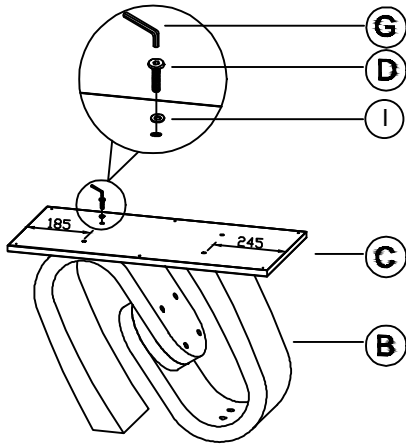

# ASSEMBLY INSTRUCTION

Model : T4126CNS/T4127CNS

Description : CONSOLE TABLE

Thank you for purchasing this quality product. Be sure to check all packing material carefully for small parts that may have come loose inside the carton during shipment.

**Step 1**  
Atch the bottom plate to the pedestal

**Step 2**  
Put the glass top on the pedestal  
and screw the glass top to pedestal

Finished

## PART LIST :

No.	Description	Diagram	Quantity
A	Table glass top		1
B	Table column		1
C	Table base		1

## HARDWARE LIST :

No.	Description	Diagram	Quantity
D	Bolt M8 x 40mm		4
E	Bolt/Nut Flat washer M8×60mm/M8/Ø20×T2.0mm		2
F	Allen key 3#		1
G	Allen key 5#		1
H	socket wrench 14#		1
I	Flat washer Ø20 x 10mm		4