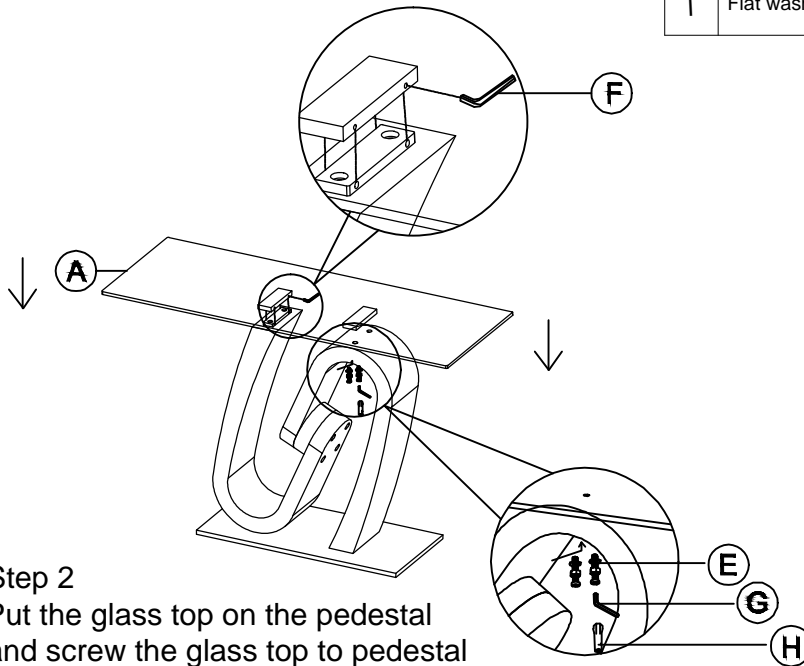

# ASSEMBLY INSTRUCTION

Model : T4126CNS/T4127CNS

Description : CONSOLE TABLE

Thank you for purchasing this quality product. Be sure to check all packing material carefully for small parts that may have come loose inside the carton during shipment.

**Step 1**  
Atch the bottom plate to the pedestal

**Step 2**  
Put the glass top on the pedestal  
and screw the glass top to pedestal

Finished

## PART LIST :

No.	Description	Diagram	Quantity
A	Table glass top		1
B	Table column		1
C	Table base		1

## HARDWARE LIST :

No.	Description	Diagram	Quantity
D	Bolt M8 x 40mm		4
E	Bolt/Nut Flat washer M8×60mm/M8/Ø20×T2.0mm		2
F	Allen key 3#		1
G	Allen key 5#		1
H	socket wrench 14#		1
I	Flat washer Ø20 x 10mm		4