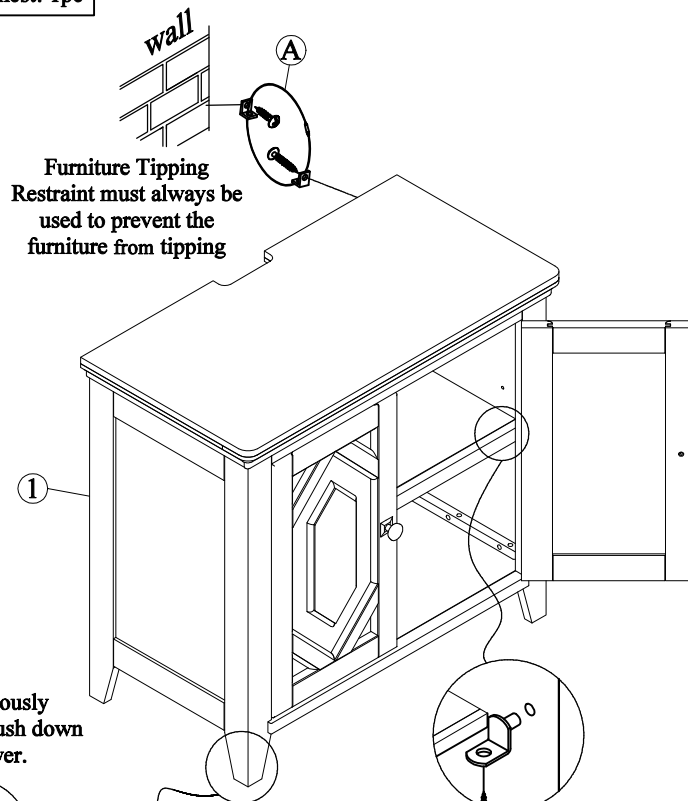

ITEM#: 930-BR62

**DESCRIPTION: 2 DOOR BEDSIDE CHEST
W/ CHARGING STATION**

Thank you for purchasing this quality product. Be sure to check all packing material carefully for small parts, which may have come loose inside the carton during shipment. Identify and count all parts and compare with the parts list below.

PARTS LIST:

HARDWARE LIST

STEP 1

To remove drawer, simultaneously pull tap up on one side and push down on the other and remove drawer.