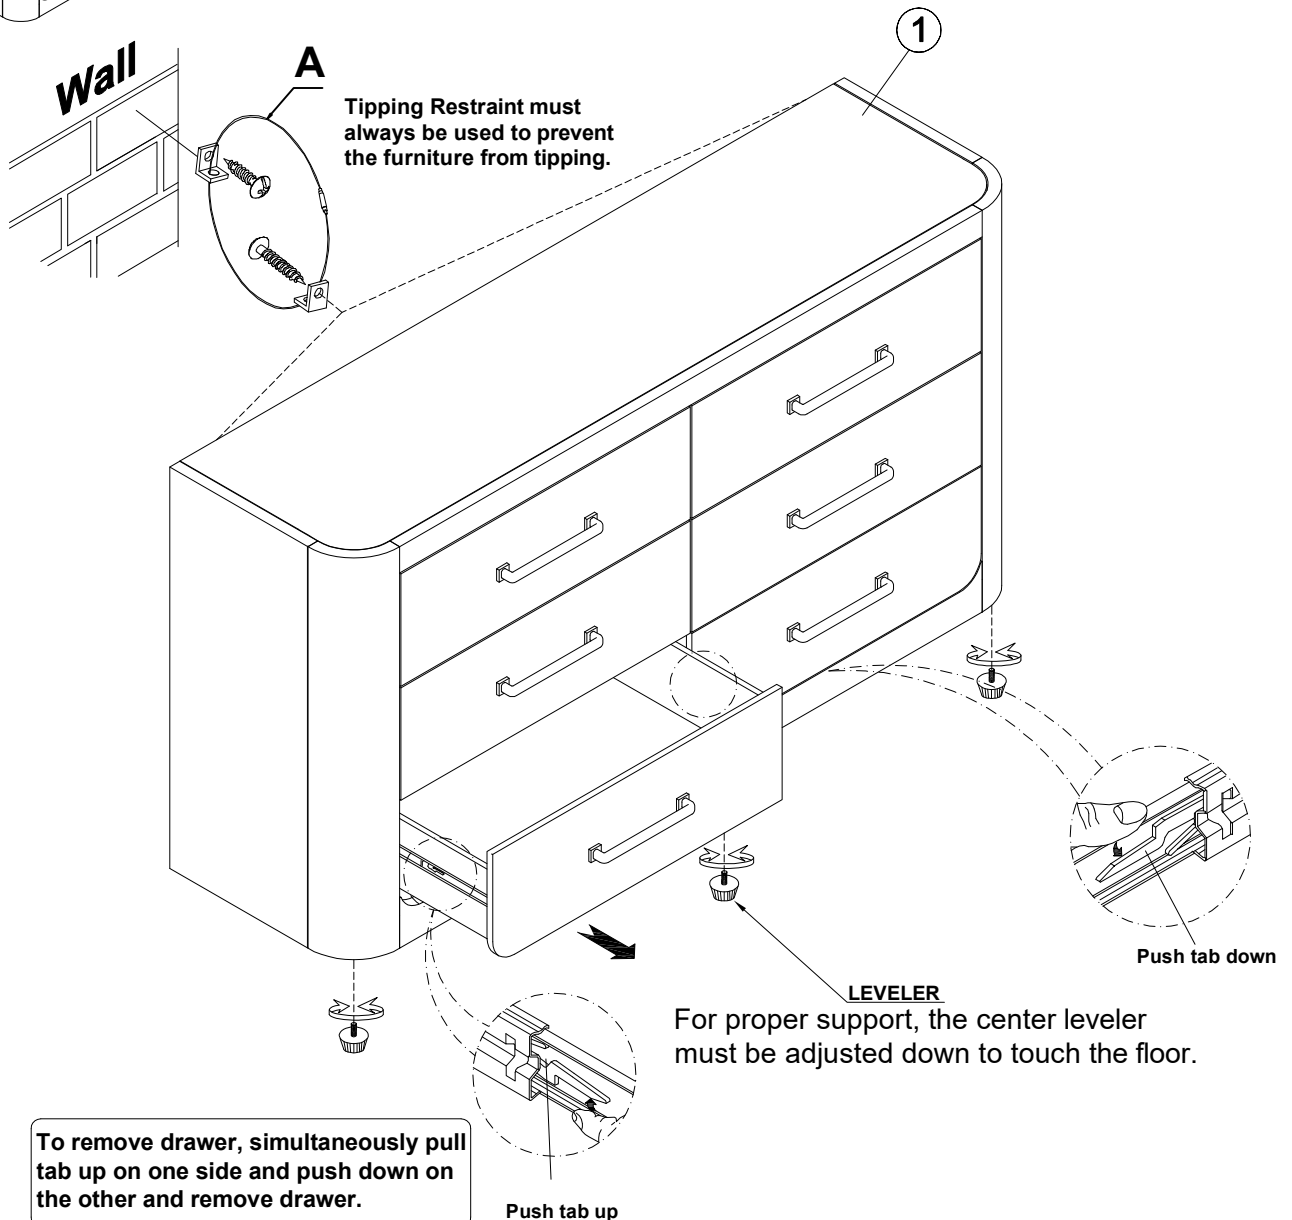

Liberty Furniture

INDUSTRIES, INC

ASSEMBLY INSTRUCTION

ITEM#: 306-BR31

DESCRIPTION: 6 DRAWER DRESSER

Thank you for purchasing this quality product. Be sure to check all packing material carefully for small parts which may have come loose inside the carton during shipment. Identify and count all parts and compare with the parts List Below:

FINISHED ASSEMBLY

PART LIST:

|  |  | | | |
|---|---|---|-------------------|--------|
| | HARDWARE LIST | | | |
| | NO. | Drawing | Description | Q'ty |
| 6 DRAWER DRESSER: 1PC | A |  | Tipping Restraint | 2 sets |

To remove drawer, simultaneously pull tab up on one side and push down on the other and remove drawer.